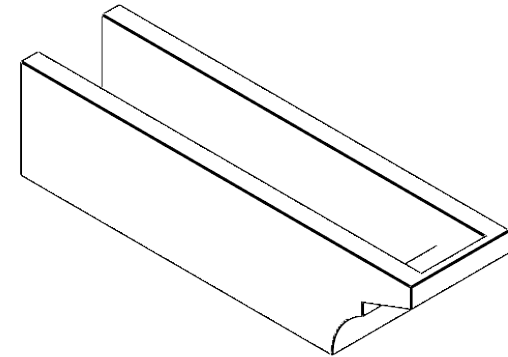

ITEM NUMBER: RFTURO060X06000X24000X006MON00RCPR

6"W X 6"H X 24"L TIMBERTHANE ROUGH CEDAR MONTEREY FAUX WOOD OPEN RAFTER TAIL, 6"L END, PRIMED TAN

24"

SIDE PROFILE

FRONT PROFILE

ISOMETRIC

GENERATED DATE : 03/02/2023

EKENA MILLWORK
2300 WEST MAIN ST.
CLARKSVILLE, TX 75426
TOLL FREE: 866-607-0453
WWW.EKENAMILLWORK.COM

NOTES

1. INSTALLATION TO BE COMPLETED IN ACCORDANCE WITH MANUFACTURER'S SPECIFICATIONS.
2. DRAWING MAY NOT BE TO SCALE
3. THIS DRAWING IS INTENDED FOR DESIGN AND PLANNING PURPOSES ONLY.
4. ALL INFORMATION CONTAINED HEREIN WAS CURRENT AT THE TIME OF DEVELOPMENT BUT MUST BE REVIEWED AND APPROVED BY THE PRODUCT MANUFACTURER TO BE CONSIDERED ACCURATE.
5. TIMBERTHANE ARCHITECTURAL PRODUCTS ARE MADE FROM HIGH DENSITY URETHANE AND COME FACTORY PRIMED