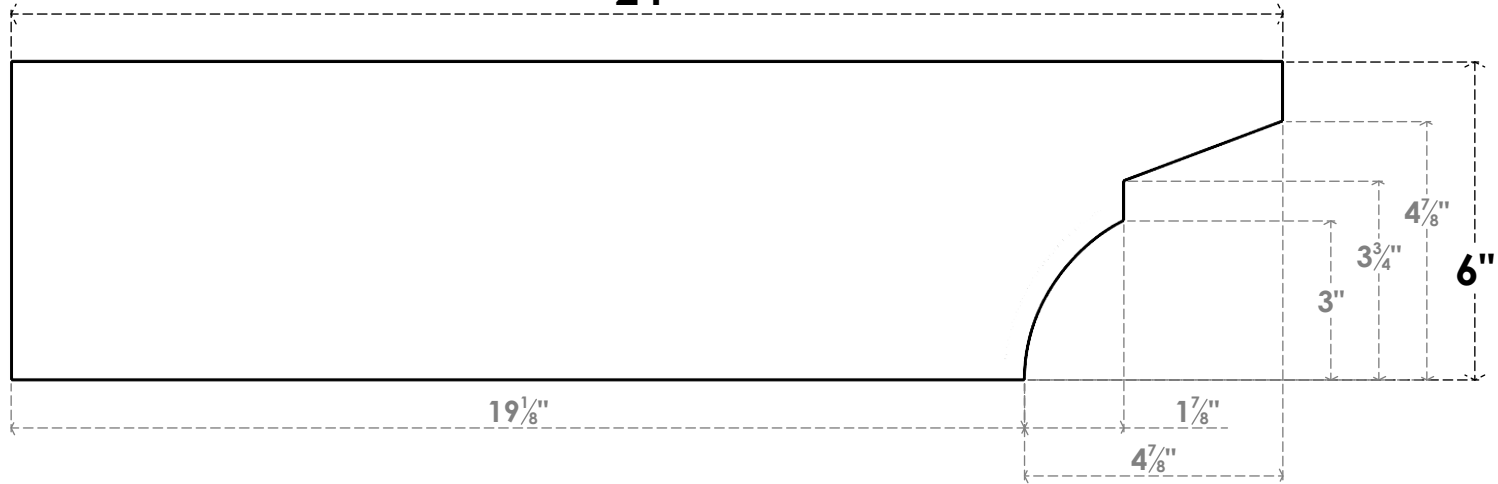

ITEM NUMBER: RFTURO060X06000X24000X006MON00RCPR

6"W X 6"H X 24"L TIMBERTHANE ROUGH CEDAR MONTEREY FAUX WOOD OPEN RAFTER TAIL, 6"L END, PRIMED TAN

24"

SIDE PROFILE

FRONT PROFILE

ISOMETRIC

GENERATED DATE : 03/02/2023