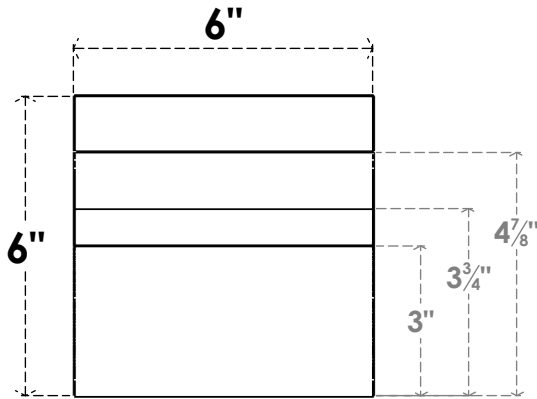

ITEM NUMBER: RFTURO060X06000X24000X006MON00RCPR

6"W X 6"H X 24"L TIMBERTHANE ROUGH CEDAR MONTEREY FAUX WOOD OPEN RAFTER TAIL, 6"L END, PRIMED TAN

24"

SIDE PROFILE

FRONT PROFILE

ISOMETRIC

GENERATED DATE : 03/02/2023