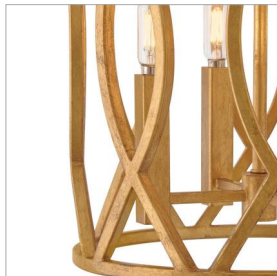

LEONA

45787DA

MEDIUM PENDANT

Leona's decorative scrollwork is crafted from a gently curved, smoothly welded frame finished in hand-leaved Distressed Brass. Clean shapes complemented by exposed candelabra lamps create a family of formal fixtures with undeniable charm.

DETAILS	
FINISH:	Distressed Brass
MATERIAL:	Steel
SLOPE DEGREE:	90
DIMMABLE:	YES - WITH DIMMABLE LAMP (NOT INCLUDED)

DIMENSIONS	
WIDTH:	14"
HEIGHT:	18.5"
WEIGHT:	11lb

LIGHT SOURCE	
LIGHT SOURCE:	Socketed
WATTAGE:	4-6w Cand. LED, 60w Equiv.
VOLTAGE:	120v

MOUNTING	
CANOPY:	6" Dia.
LEAD WIRE:	1 X 120"

SHIPPING	
CARTON LENGTH:	16.3
CARTON WIDTH:	16.5
CARTON HEIGHT:	19.5
CARTON WEIGHT:	13.7

PRODUCT DETAILS:

- Can be hung on a sloped ceiling
- Dry Rated
- Classic, elegant lines and timeless details enhance a traditional space