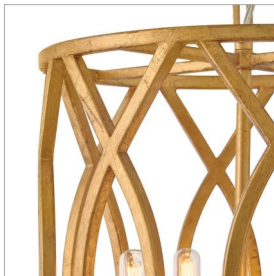

LEONA

45787DA

MEDIUM PENDANT

Leona's decorative scrollwork is crafted from a gently curved, smoothly welded frame finished in hand-leaved Distressed Brass. Clean shapes complemented by exposed candelabra lamps create a family of formal fixtures with undeniable charm.

DETAILS	
FINISH:	Distressed Brass
MATERIAL:	Steel
SLOPE DEGREE:	90
DIMMABLE:	YES - WITH DIMMABLE LAMP (NOT INCLUDED)

DIMENSIONS	
WIDTH:	14"
HEIGHT:	18.5"
WEIGHT:	11lb

LIGHT SOURCE	
LIGHT SOURCE:	Socketed
WATTAGE:	4-6w Cand. LED, 60w Equiv.
VOLTAGE:	120v

MOUNTING	
CANOPY:	6" Dia.
LEAD WIRE:	1 X 120"

SHIPPING	
CARTON LENGTH:	16.3
CARTON WIDTH:	16.5
CARTON HEIGHT:	19.5
CARTON WEIGHT:	13.7

PRODUCT DETAILS:

- Can be hung on a sloped ceiling
- Dry Rated
- Classic, elegant lines and timeless details enhance a traditional space