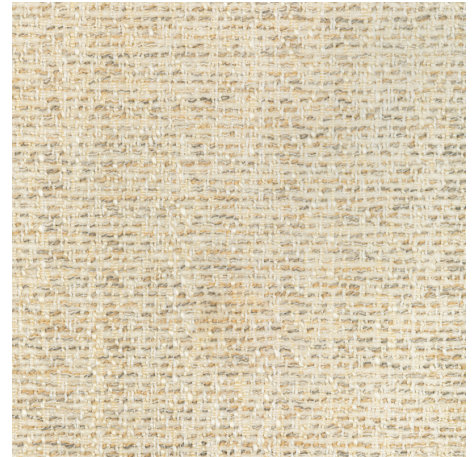

Alfaro Weave - Stone
SKU: 2021107.11.0

LEE JOFA

SKU: **2021107.11.0**

Width: **54 in (137.16 cm)**

Repeat UOM: **in in (0 cm)**

Brand: **Lee Jofa**

Railroaded: **No**

End Use: **Upholstery**