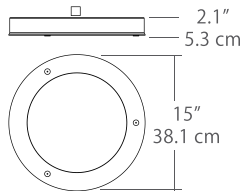

15" HALOS ROUND FLUSH MOUNT

Model No: HAL-15F-SN
(Satin Nickel)

Fixture Wattage: 21 Watts
Fixture Output: 1125 Lumens