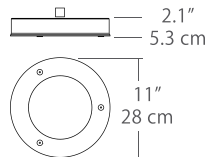

Project:

Model No: HAL-__F-SN

Type:

Quantity:

Product Description

A practical new flush mount has a pleasing shape and simple, clean lines. This modern design provides brilliant, even illumination ranging from 820 to 1750 Lumens. Available in three sizes.

Design

- Stamped Steel construction
- Frosted Glass ring front diffuser
- Sleek minimal design complements most decor
- Damp location rated

Light

- LED color temperature: 3000K
- Color Rendering Index: 90 CRI

Controls

- 120 VAC 50/60Hz input
- TRIAC dimmable

Recommended TRIAC dimmers:

LUTRON: SKYLARK SCL-153P, DIVA DVCL-153P, ARIADNI AYCL-153P
LEVITON: DECORA DSL06 or DSM10, ILLUMATECH IPL06, SURESLIDE 6674
LEGRAND-ADORNE: WHISPER ADWR, SOFTTAP ADTP, TOUCH ADTH

11" HALOS ROUND FLUSH MOUNT

Model No: HAL-11F-SN
(Satin Nickel)

Fixture Wattage: 16 Watts
Fixture Output: 820 Lumens