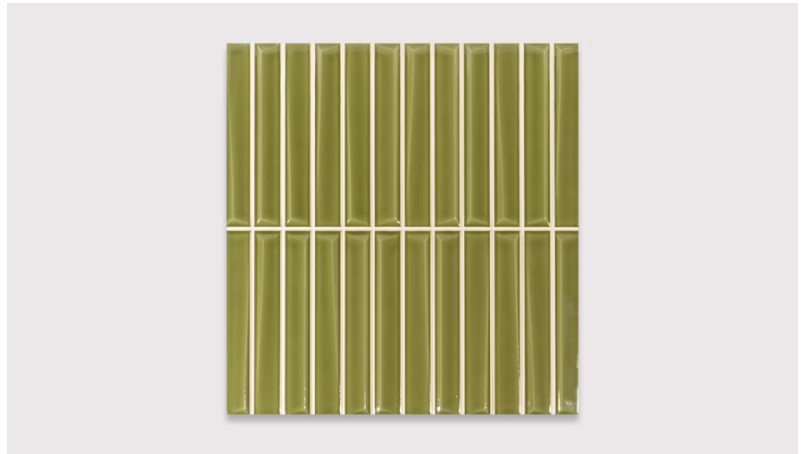

# Bliss Bars Olive

**QUICKSHIP PRODUCT**

<b>SIZES</b>	Square 8" x 8"	<ul style="list-style-type: none"> <li>• All sizes are nominal and in inches.</li> <li>• If not stocked in our NJ warehouse, 200 SF minimum order quantity required.</li> </ul>
<b>FINISHES</b>	Glossy	
<b>LEAD TIME</b>	1-5 Business Days	Lead times are approximate and may vary based on desired quantity, production schedule, and delivery location.
<b>FORMAT + THICKNESS</b>	Tile	Most of our tiles are rectified and micro-beveled. Please confirm with us if rectification or micro-beveling is required.
<b>APPLICATIONS</b>	Commercial Interiors Walls	