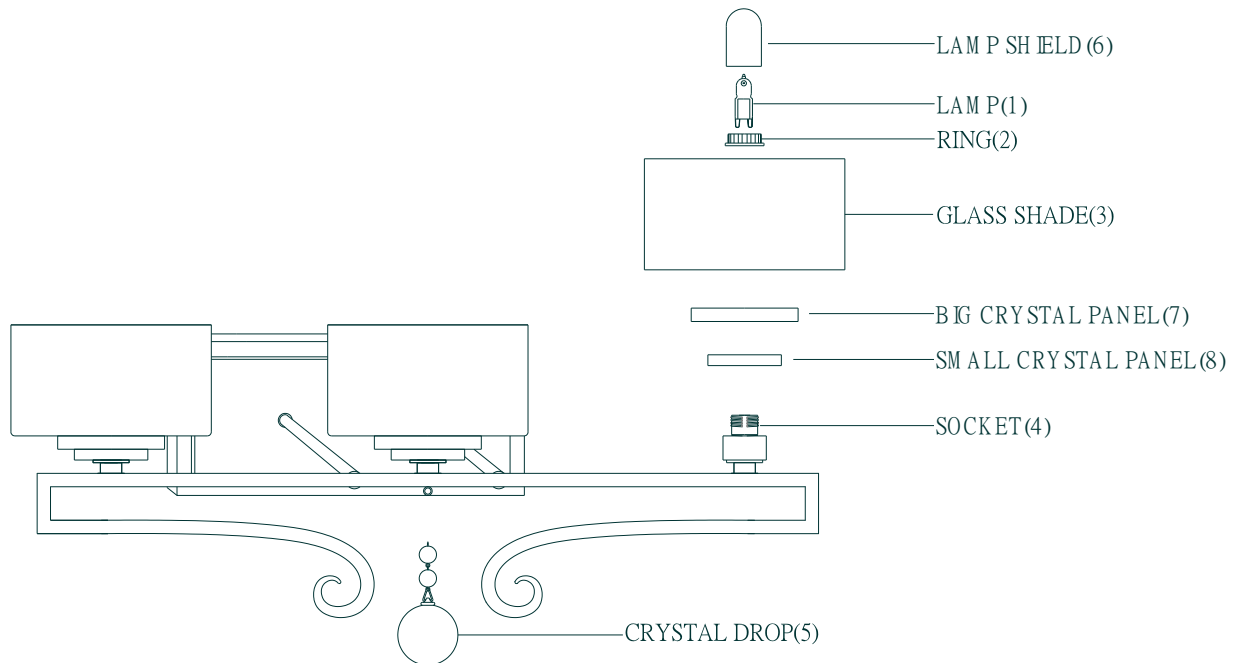

LIGHTING

ITEM NO:8-257-2-307

8-257-3-307

8-257-4-307

INSTALLATION INSTRUCTIONS

1. Carefully remove the fixture out of the carton, and check that all parts are included referring to the above illustration. Make sure not to misplace any parts that are needed for the installation;
2. Hang crystal drop(5) onto ring of the arm;
3. Put the big crystal panel(7),small crystal panel(8),glass shade(3)onto socket(4),and secure them with socket ring(2),then install the lamp(1)into socket(4),then thread lamp shield(6)on;
4. The fixture is assembled!