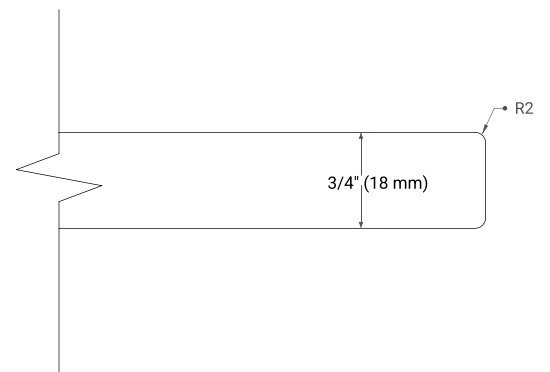

42" LEFT OFFSET CABINET

BASE CABINET DIMENSIONS

42" W x 21.5" D x 34.5" H

FEATURES

- Solid wood frame & plywood panels
- Dovetail drawers and joints
- Soft closing doors & drawers

HARDWARE FINISHES*

Brushed Nickel Satin Brass Matte Black Polished Chrome

PLAN VIEW

43" LEFT OVAL SINK COUNTERTOP WITH 0.75 IN. THICKNESS

OVERALL DIMENSIONS

43" W x 22" D x 0.75" H

COUNTERTOP OPTIONS

Carrara Marble

FEATURES

- Solid countertop with mitered edges & seams
- Undermount white oval sink
- Pre-drilled for 8" widespread faucet

INCLUDED

- Countertop
- Matching Backsplash
- Oval Sink

COUNTERTOP PLAN VIEW

EDGE SIDE VIEW

THREE DIMENSIONAL COUNTERTOP VIEW