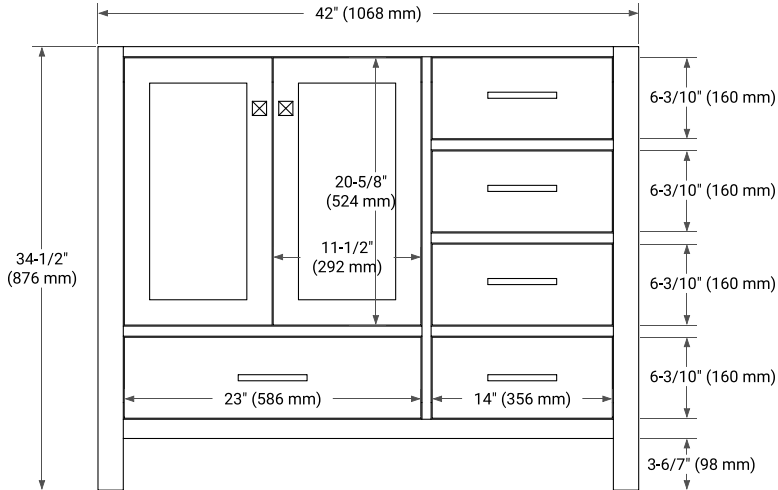

42" LEFT OFFSET CABINET

BASE CABINET DIMENSIONS

42" W x 21.5" D x 34.5" H

FEATURES

- Solid wood frame & plywood panels
- Dovetail drawers and joints
- Soft closing doors & drawers

HARDWARE FINISHES*

Brushed Nickel   Satin Brass   Matte Black   Polished Chrome

Hardware comes preinstalled with the illustrated option. Other finishes are available on our online store if you prefer a different one.

AVAILABLE COLORS

White   Grey   Midnight Blue   Espresso   Oak

FRONT VIEW

SIDE VIEW

PLAN VIEW