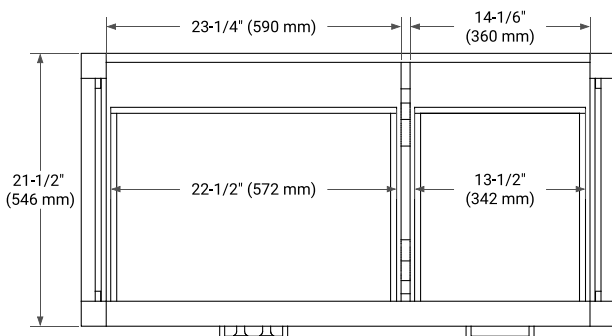

42" LEFT OFFSET CABINET

BASE CABINET DIMENSIONS

42" W x 21.5" D x 34.5" H

FEATURES

- Solid wood frame & plywood panels
- Dovetail drawers and joints
- Soft closing doors & drawers

HARDWARE FINISHES*

Brushed Nickel Satin Brass Matte Black Polished Chrome

PLAN VIEW

43" LEFT OVAL SINK COUNTERTOP WITH 0.75 IN. THICKNESS

OVERALL DIMENSIONS

43" W x 22" D x 0.75" H

COUNTERTOP OPTIONS

Carrara Marble

FEATURES

- Solid countertop with mitered edges & seams
- Undermount white oval sink
- Pre-drilled for 8" widespread faucet

INCLUDED

- Countertop
- Matching Backsplash
- Oval Sink

COUNTERTOP PLAN VIEW

EDGE SIDE VIEW

THREE DIMENSIONAL COUNTERTOP VIEW