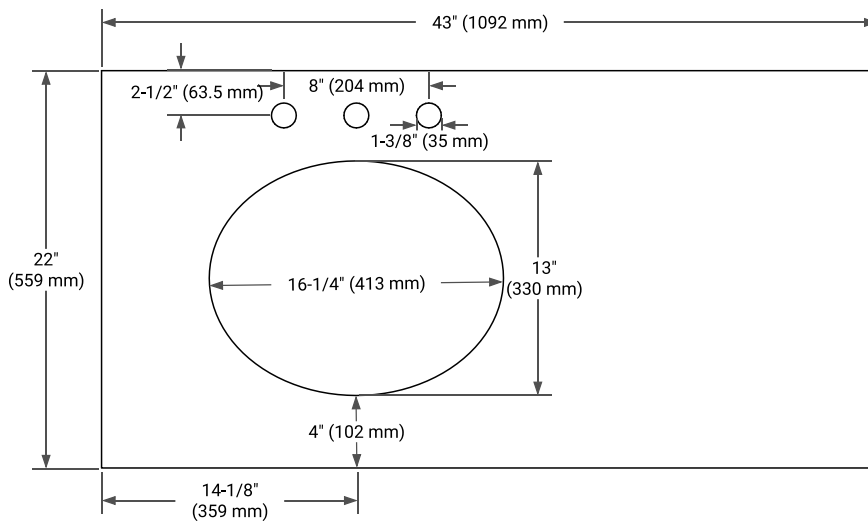

42" LEFT OFFSET CABINET

BASE CABINET DIMENSIONS

42" W x 21.5" D x 34.5" H

FEATURES

- Solid wood frame & plywood panels
- Dovetail drawers and joints
- Soft closing doors & drawers

HARDWARE FINISHES*

Brushed Nickel Satin Brass Matte Black Polished Chrome

PLAN VIEW

43" LEFT OVAL SINK COUNTERTOP WITH 0.75 IN. THICKNESS

OVERALL DIMENSIONS

43" W x 22" D x 0.75" H

COUNTERTOP OPTIONS

Carrara Marble

FEATURES

- Solid countertop with mitered edges & seams
- Undermount white oval sink
- Pre-drilled for 8" widespread faucet

INCLUDED

- Countertop
- Matching Backsplash
- Oval Sink

COUNTERTOP PLAN VIEW

EDGE SIDE VIEW

THREE DIMENSIONAL COUNTERTOP VIEW