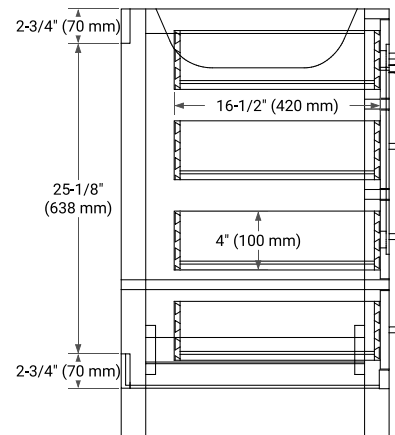

42" LEFT OFFSET CABINET

BASE CABINET DIMENSIONS

42" W x 21.5" D x 34.5" H

FEATURES

- Solid wood frame & plywood panels
- Dovetail drawers and joints
- Soft closing doors & drawers

HARDWARE FINISHES*

Brushed Nickel Satin Brass Matte Black Polished Chrome

PLAN VIEW

43" LEFT OVAL SINK COUNTERTOP WITH 0.75 IN. THICKNESS

OVERALL DIMENSIONS

43" W x 22" D x 0.75" H

COUNTERTOP OPTIONS

Carrara Marble

FEATURES

- Solid countertop with mitered edges & seams
- Undermount white oval sink
- Pre-drilled for 8" widespread faucet

INCLUDED

- Countertop
- Matching Backsplash
- Oval Sink

COUNTERTOP PLAN VIEW

EDGE SIDE VIEW

THREE DIMENSIONAL COUNTERTOP VIEW