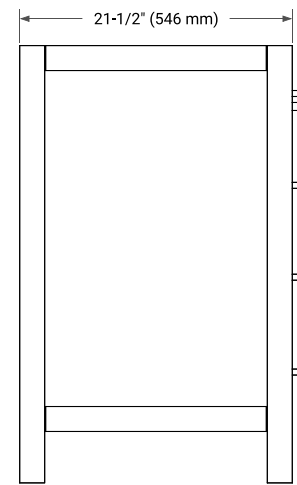

42" LEFT OFFSET CABINET

BASE CABINET DIMENSIONS

42" W x 21.5" D x 34.5" H

FEATURES

- Solid wood frame & plywood panels
- Dovetail drawers and joints
- Soft closing doors & drawers

HARDWARE FINISHES*

Brushed Nickel Satin Brass Matte Black Polished Chrome

PLAN VIEW

43" LEFT OVAL SINK COUNTERTOP WITH 0.75 IN. THICKNESS

OVERALL DIMENSIONS

43" W x 22" D x 0.75" H

COUNTERTOP OPTIONS

Carrara Marble

FEATURES

- Solid countertop with mitered edges & seams
- Undermount white oval sink
- Pre-drilled for 8" widespread faucet

INCLUDED

- Countertop
- Matching Backsplash
- Oval Sink

COUNTERTOP PLAN VIEW

EDGE SIDE VIEW

THREE DIMENSIONAL COUNTERTOP VIEW