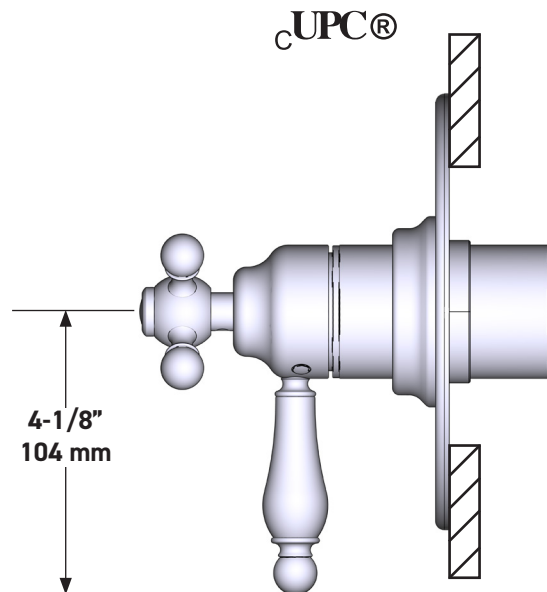

For warranty or additional information, contact:

US Customers

U.S.A.
houseofrohl.com/support
1-800-777-9762

Canadian Customers

QUEBEC / MARITIMES / WESTERN CANADA
QUÉBEC / MARITIMES / OUEST CANADIEN
QUEBEC / MARITIMOS / CANADA OCCIDENTAL
houseofrohl.ca/support
1-866-473-8442

ONTARIO
houseofrohl.ca/support
1-800-287-5354