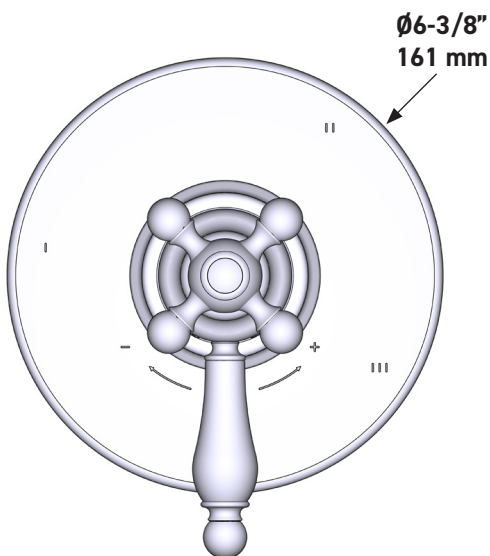

For warranty or additional information, contact:

US Customers

U.S.A.
houseofrohl.com/support
1-800-777-9762

Canadian Customers

QUEBEC / MARITIMES / WESTERN CANADA
QUÉBEC / MARITIMES / OUEST CANADIEN
QUEBEC / MARITIMOS / CANADA OCCIDENTAL
houseofrohl.ca/support
1-866-473-8442

ONTARIO
houseofrohl.ca/support
1-800-287-5354