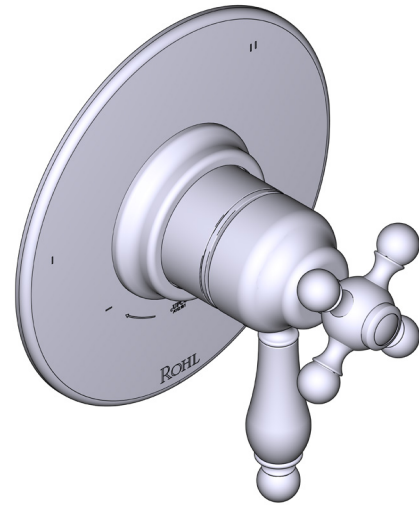

SPECIFICATIONS

DESCRIPTION

- Combines both thermostatic and pressure balance technologies
- “Set it and forget it” temperature control
- Temperature and volume control with diverter
- 3 dedicated functions (CEC Compliant)
- Rough-in valve sold separately:
  - Order R45 therm & pressure balance rough-in valve
  - 3/4" R45 extension kit available, order EXT45KIT34
  - 1-1/4" R45 extension kit available, order EXT45KIT114

CARTRIDGE

- 0-945 (Included)

WARRANTY

- Most products or parts carry “Limited Warranties” against manufacturing defects. For US customers please visit houseofrohl.com/support and for Canadian customers please visit houseofrohl.ca/support for complete product and finish warranty.

Arcana™ 1/2" Therm & Pressure Balance Trim with 3 Functions (No Share)

CORE MODEL: TAC47W10P