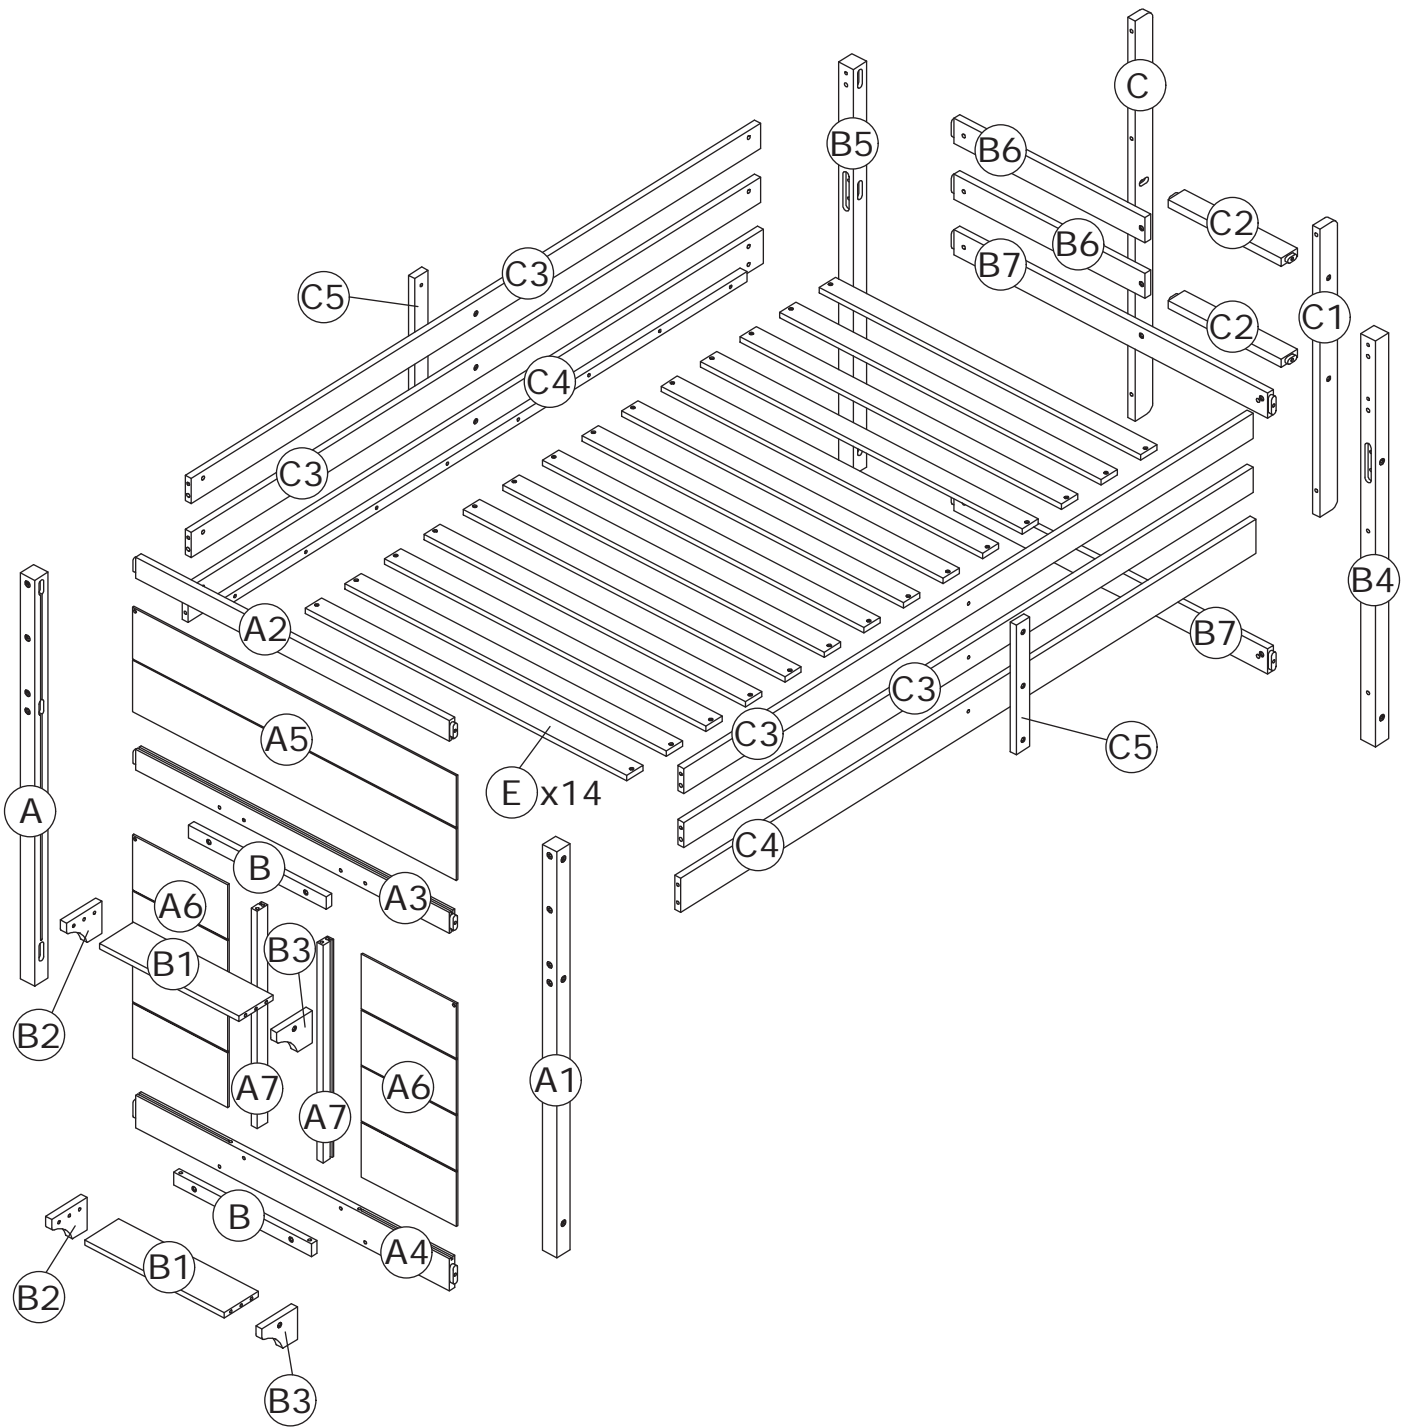

⑬ x 16
Cam lock

Ø 7 x 35 mm

⑭ x 16
Cam lock

Ø 14 x 9 mm

⑮ x 2
Screws

Ø 4 x 38 mm

⑯ x 2
Metal bracket

58 x 16 x 16 mm

⑰ x 2
Plastic anchor

Ø 9 x 32 mm

⑱ x 1
Allen key

4.8 x 58 mm

⚠ WARNING

Children have died from furniture tipover. To reduce the risk of furniture tipover:

- ALWAYS install Anti-tip device provided.
- NEVER put a TV on this product.
- NEVER allow children to stand, climb or hang on drawers, doors, or shelves.
- NEVER open more than one drawer at a time.
- Place heaviest items in the lowest drawers.