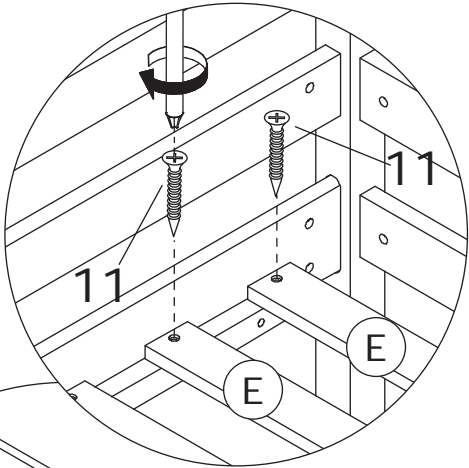

8

9

10

7 x 6

Ø 12 x 40 mm

18 x 1

Ø 4.5 x 58 mm

11

12

NOTE: Please make sure the bed slats close to the side rail before locking the screws to avoid breakage.

This step is required for both the left and right sides. Moreover, please do not lock the screws of the bed slats at the outermost edge to avoid damaging.

13

14

15

16

17

18

<p>② x 4</p> <p>Ø8 x 30 mm</p>	<p>⑥ x 7</p> <p>Ø12 x 60 mm</p>	<p>⑨ x 7</p> <p>9.5 mm</p>	<p>⑱ x 1</p> <p>Ø4.5 x 58 mm</p>	
--------------------------------	---------------------------------	----------------------------	----------------------------------	--