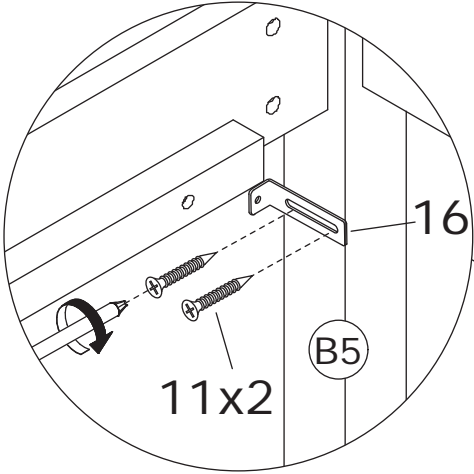

8

9

10

7 x 6

Ø 12 x 40 mm

18 x 1

Ø 4.5 x 58 mm

11

12

NOTE: Please make sure the bed slats close to the side rail before locking the screws to avoid breakage.

This step is required for both the left and right sides. Moreover, please do not lock the screws of the bed slats at the outermost edge to avoid damaging.

13

14

15

16

17

18

<p>② x 4</p> <p>Ø8 x 30 mm</p>	<p>⑥ x 7</p> <p>Ø12 x 60 mm</p>	<p>⑨ x 7</p> <p>9.5 mm</p>	<p>⑱ x 1</p> <p>Ø4.5 x 58 mm</p>	
--------------------------------	---------------------------------	----------------------------	----------------------------------	--