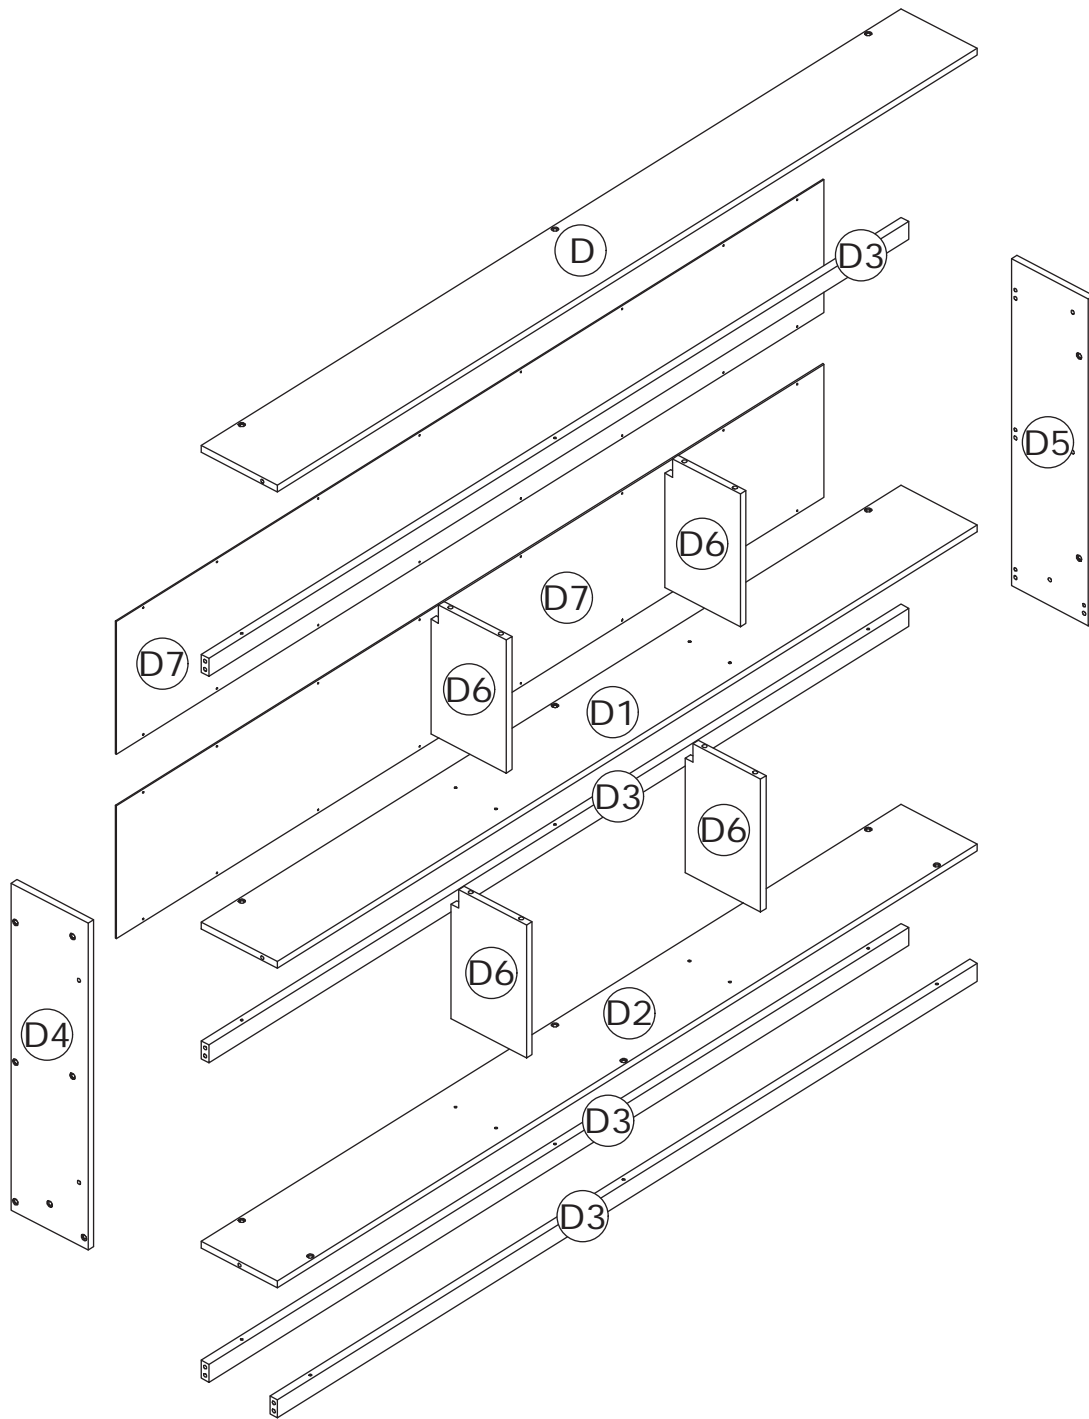

⚠ WARNING

Children have died from furniture tipover. To reduce the risk of furniture tipover:

- ALWAYS install Anti-tip device provided.
- NEVER put a TV on this product.
- NEVER allow children to stand, climb or hang on drawers, doors, or shelves.
- NEVER open more than one drawer at a time.
- Place heaviest items in the lowest drawers.

*This is a permanent label.
Do not remove!*