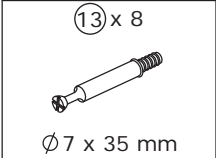

8

9

10

7 x 6

Ø 12 x 40 mm

18 x 1

Ø 4.5 x 58 mm

11

12

NOTE: Please make sure the bed slats close to the side rail before locking the screws to avoid breakage.

This step is required for both the left and right sides. Moreover, please do not lock the screws of the bed slats at the outermost edge to avoid damaging.

13

14

15

16

17

18

<p>② x 4</p> <p>Ø8 x 30 mm</p>	<p>⑥ x 7</p> <p>Ø12 x 60 mm</p>	<p>⑨ x 7</p> <p>9.5 mm</p>	<p>⑱ x 1</p> <p>Ø4.5 x 58 mm</p>	
--------------------------------	---------------------------------	----------------------------	----------------------------------	--