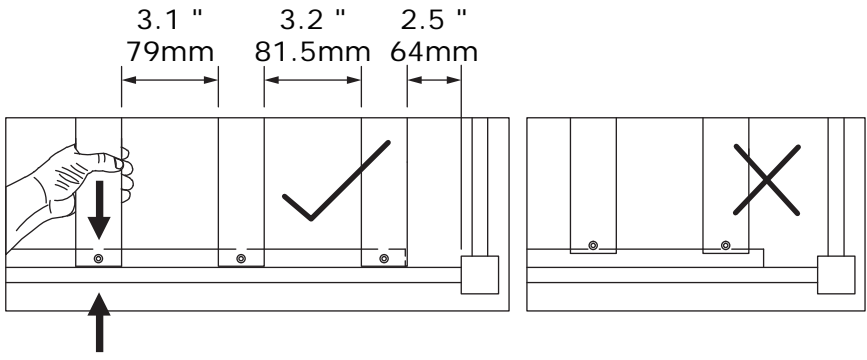

8

9

10

7 x 6

Ø 12 x 40 mm

18 x 1

Ø 4.5 x 58 mm

11

12

NOTE: Please make sure the bed slats close to the side rail before locking the screws to avoid breakage.

This step is required for both the left and right sides. Moreover, please do not lock the screws of the bed slats at the outermost edge to avoid damaging.