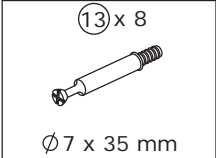

8

9

10

7 x 6

Ø 12 x 40 mm

18 x 1

Ø 4.5 x 58 mm

11

12

NOTE: Please make sure the bed slats close to the side rail before locking the screws to avoid breakage.

This step is required for both the left and right sides. Moreover, please do not lock the screws of the bed slats at the outermost edge to avoid damaging.

13

14

15

16

17

18

<p>② x 4</p> <p>Ø8 x 30 mm</p>	<p>⑥ x 7</p> <p>Ø12 x 60 mm</p>	<p>⑨ x 7</p> <p>9.5 mm</p>	<p>⑱ x 1</p> <p>Ø4.5 x 58 mm</p>	
--------------------------------	---------------------------------	----------------------------	----------------------------------	--