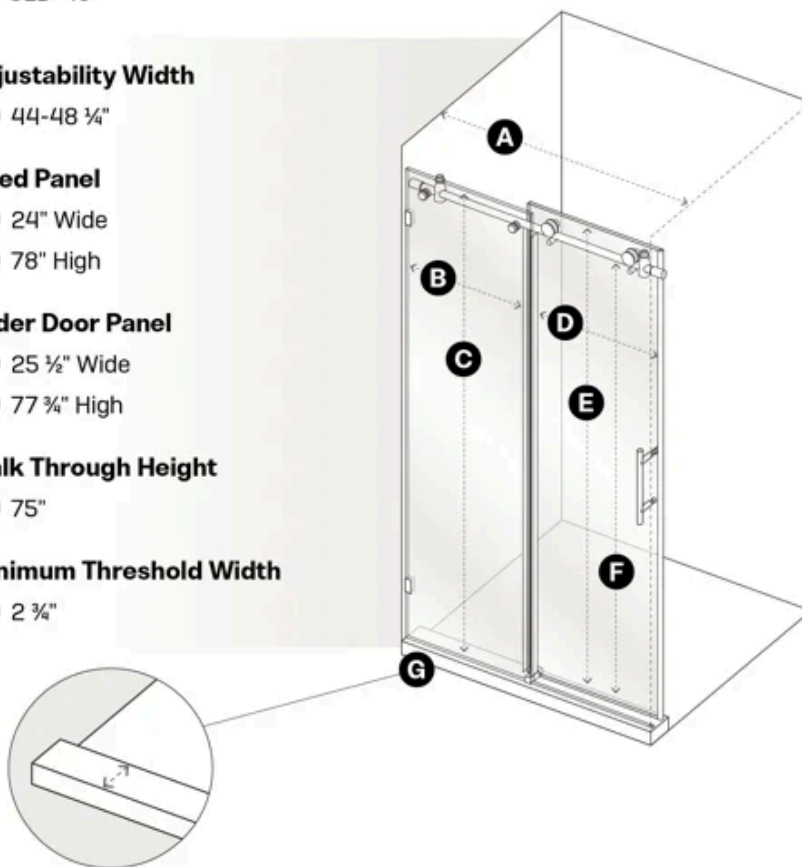

Eclipse | 48" Round Slider Shower Enclosure Shower Enclosure Kit Dimensions

GW-SLD-48

Adjustability Width

A 44-48 ¾"

Fixed Panel

B 24" Wide

C 78" High

Slider Door Panel

D 25 ½" Wide

E 77 ¾" High

Walk Through Height

F 75"

Minimum Threshold Width

G 2 ¾"

GLASSWAREHOUSE

© 2025 Glass Warehouse
All Rights Reserved