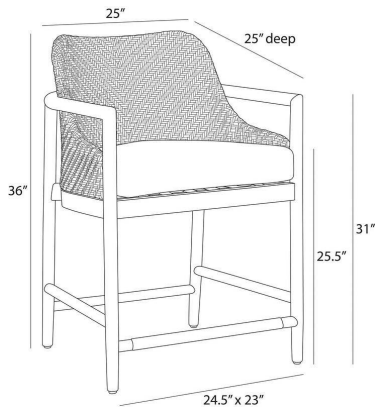

CHILTON OUTDOOR COUNTER STOOL

FSST1

H: 36 IN, W: 25 IN, D: 25 IN,

Pearl Outdoor Performance Bouclé

A taller adaptation of our popular chair, the Chilton updates the sleek lines and open arms of a mid-century icon. An organic spin on the era's design, the sculptural back of dark blonde synthetic rattan is cradled by a solid natural teak wood frame. A supportive cushion of our pearl outdoor performance bouclé was designed to withstand the elements. Finished with stainless steel footrest caps. Finish will vary.

DIMENSIONS

Arm	H: 31 IN, W: 1.5 IN, D: 15 IN
Back Leg	H: 30 IN, Dia: 1.00 IN
Foot Print	W: 24.5 IN, D: 23 IN
Seat	H: 25.5 IN, W: 22 IN, D: 18.5 IN
Seat Back	H: 12 IN, W: 19 IN, D: 1 IN
Front Leg	H: 19 IN, Dia: 1.00 IN
Diagonal Dimension	45 IN
Clearance	5", 7

SHIPPING

Product Weight	22.1 lbs
Gross Weight 1	43.5 lbs
Gross Weight 2	10 lbs
Shipping Box 1	H: 42.5 IN, L: 28 IN, W: 28 IN
Shipping Box 2	H: 8 IN, L: 25 IN, W: 25 IN

ADDITIONAL INFO

Swatch Number	X75SW, DBSRSW, DBSRBSW, NTWSW
Fabric Compliancy	TB117-2013
Fabric Content	100% Solution-Dyed Acrylic
Fabric Cleaning Code	P - clean with detergent & water
Seating Type	Acrylic, Dacron Wrapped Foam
Fabric Rub Count	100,000
Leg Or Foot Application	Non-Adjustable Nylon Glides