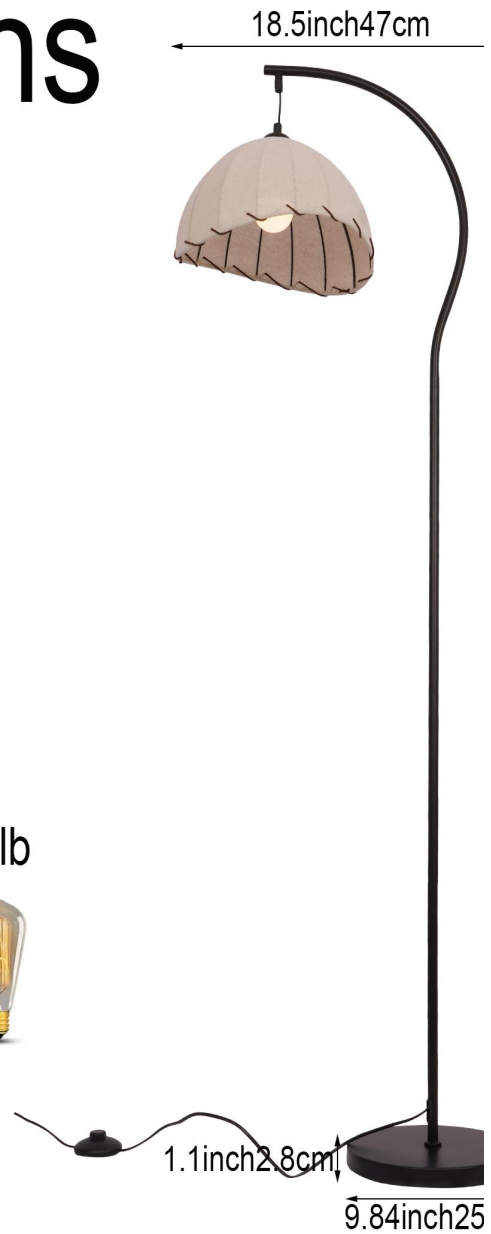

Dimensions

E26 BASE×1

Includes a warm light bulb

61.02inch
155cm

25cm