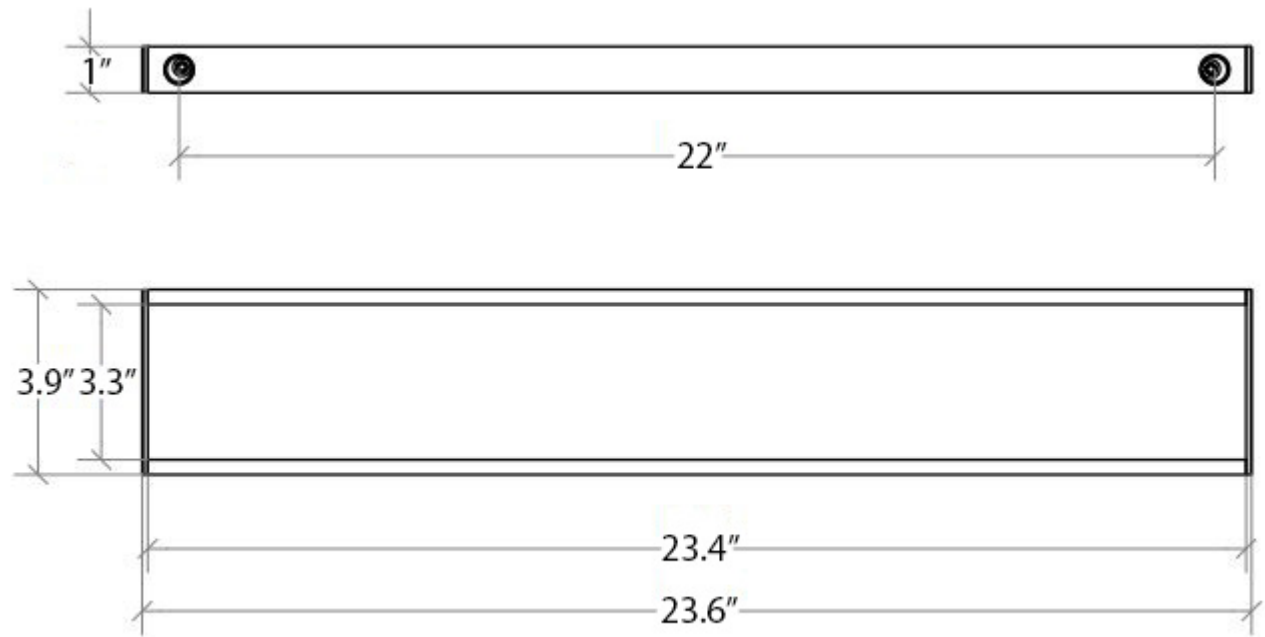

Skuara 52816.29

Features

- Towel Bar and Accessories Holder
- Polished Chrome Finish
- Solid Brass Base
- Premium Metal Construction for Durability and Reliability
- Installation Hardware Included
- Towel Bar to be Combined with (Optional) Tumbler, Soap Dish, and Soap Dispenser
- Features Space-Saving Design
- Designer Collection
- Italian Design

* WS Bath Collections reserves the right to revise dimensions or information on this sheet without notice

Collection Skuara	Model Skuara 52816.29	Dimensions Metric <i>1 inch = 2.54 cm</i> <i>1 inch = 25.4 mm</i>	 1051 Lea Drive - Collegeville, PA 19426 Tel. 215 513 9400 - Fax 610 831 0215 www.ws bathcollections.com - info@ws bathcollections.com
-----------------------------	-----------------------------------	--	---

Collection
Skudara

Model |
Skudara 52816.29

Dimensions Metric
1 inch = 2.54 cm
1 inch = 25.4 mm

WS[®]
BATH
COLLECTIONS

1051 Lea Drive - Collegeville, PA 19426
Tel. 215 513 9400 - Fax 610 831 0215
www.ws bathcollections.com - info@ws bathcollections.com