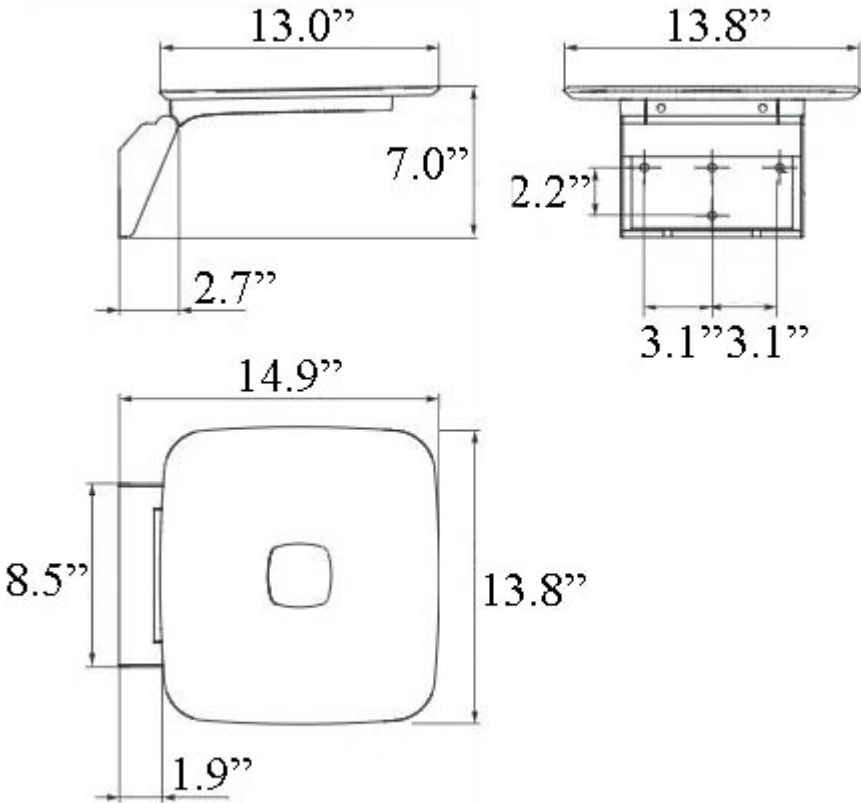

Scagni 54722

Features

- Shower Seat
- Wall Mount Installation
- Folding
- White Finish
- Maximum Weight Capacity of 350 lbs. (160 kgs)
- Antibacterial
- TUV Certified

SKU# | Option:

- Scagni 54722.09 | White

Finishes:

* WS Bath Collections reserves the right to revise dimensions or information on this sheet without notice

Collection Scagni	Model Scagni 54722	Dimensions Metric <i>1 inch = 2.54 cm</i> <i>1 inch = 25.4 mm</i>	 1051 Lea Drive - Collegeville, PA 19426 Tel. 215 513 9400 - Fax 610 831 0215 www.ws bathcollections.com - info@ws bathcollections.com
-----------------------------	--------------------------------	---	---

'öç'¥

* WS Bath Collections reserves the right to revise dimensions or information on this sheet without notice

<p>Collection Scagni</p>	<p>Model Scagni 54722</p>	<p>Dimensions Metric 1 inch = 2.54 cm 1 inch = 25.4 mm</p>	<p>WS[®] BATH COLLECTIONS 1051 Lea Drive - Collegeville, PA 19426 Tel. 215 513 9400 - Fax 610 831 0215 www.ws bathcollections.com - info@ws bathcollections.com</p>
---------------------------------------	--	--	--