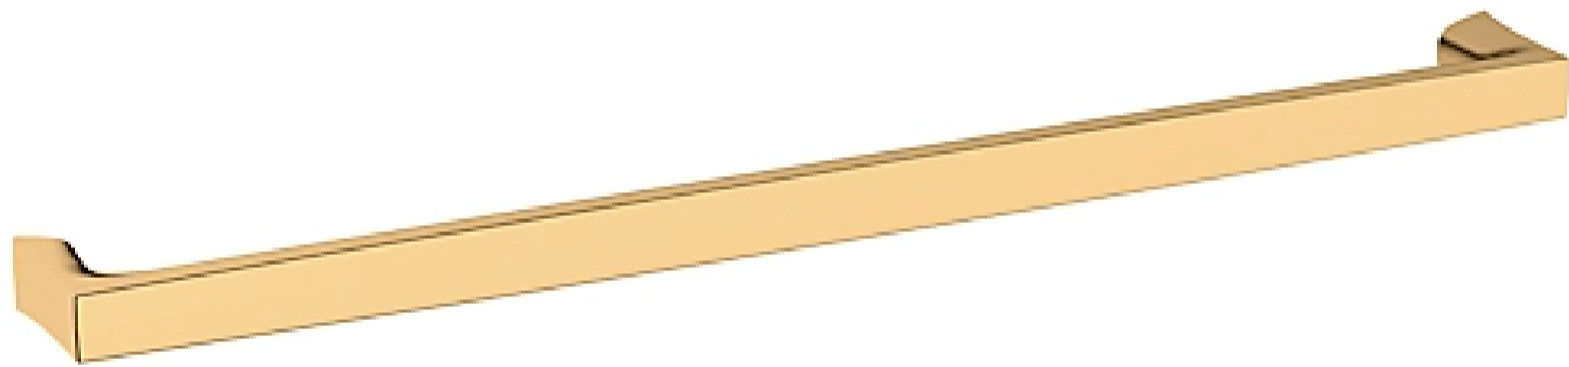

4958 PALM SPRINGS APPLIANCE PULL 18" CTC

SPECIFICATIONS

STYLE

Contemporary

4958 PALM SPRINGS APPLIANCE PULL 18" CTC

ESTATE PORTFOLIO

Model Number:
4958.031

Key Features

- ✓ Pull out all the stops with this instant upgrade to your home. With an ode to the modern homes of its namesake, the Palm Springs collection is sleek and sophisticated.

FINISHES OPTIONS

Satin Nickel - 150, US15

Lifetime (PVD) Polished Nickel - 055

Polished Chrome - 260

Lifetime (PVD) Polished Brass - 003

Lifetime (PVD) Satin Brass - 044

Satin Black - 190

Venetian Bronze - 112, 11P

Non-lacquered Brass - 031

all measurements in inches