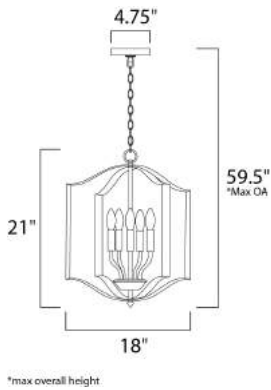

PRODUCT DESCRIPTION:

Offered in a variety of shapes and sizes, this collection offers a trending style at value engineered pricing. The pivoting metal bands in your choice of Oiled Rubbed Bronze or Satin Nickel are available in sizes that fit many coordinating locations.

MEASUREMENTS:

<u>Length</u>	<u>Width</u>	<u>Height</u>		
18.00"	18.00"	21.00"		
<u>Max OAH</u>	<u>Min OAH</u>			
59.50"	21.75"			
<u>Hanging Weight</u>	<u>Canopy Width</u>	<u>Canopy Height</u>	<u>Canopy Length</u>	
6.75 lb	4.75"	0.75"	4.75"	