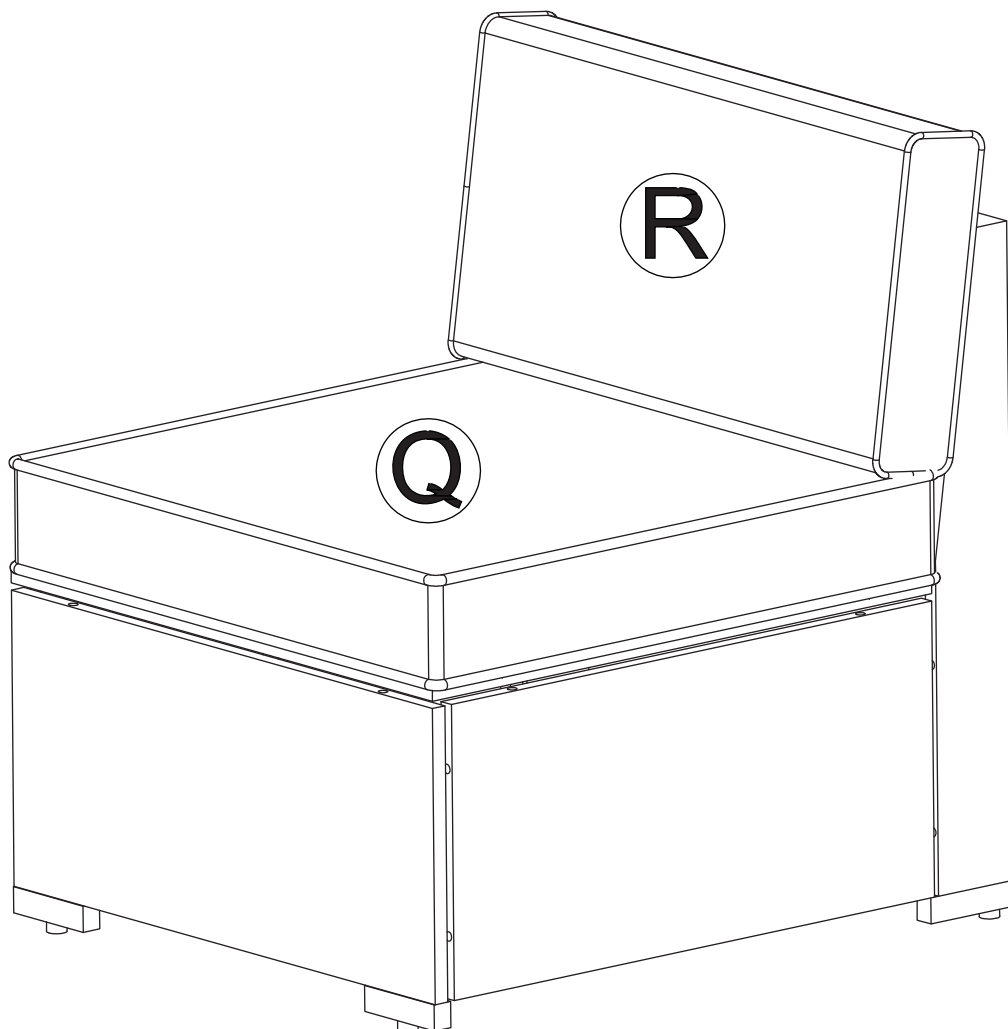

STEP 9 Single Sofa

 (Seat Cushion)	 (Back Cushion)
1 pc	1 pc