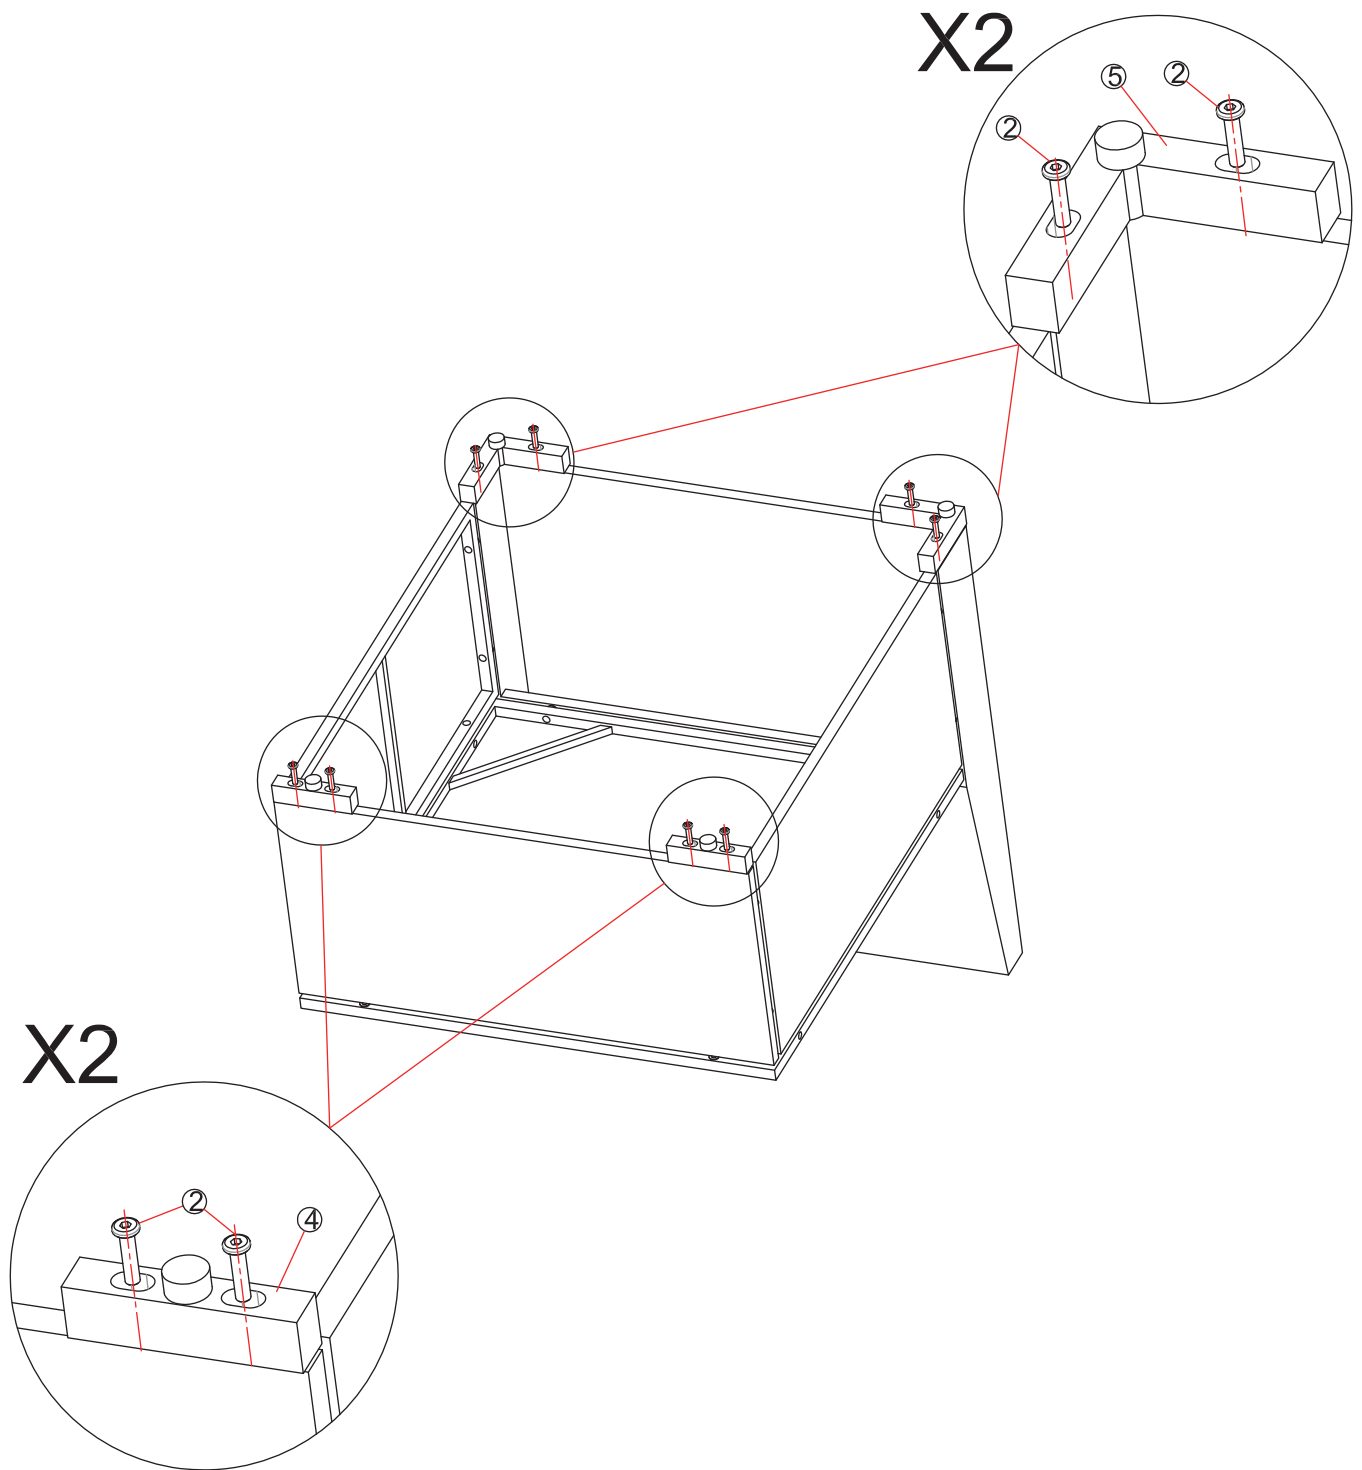

PART LIST

Parts List

 <p>(Side Leg)</p>	 <p>(Side Panel)</p>	 <p>(Table Top)</p>	 <p>(Glass)</p>	 <p>(Front Panel)</p>
2 pc	2 pc	1 pc	1 pc	2 pc
 <p>(Mid Seat Panel)</p>	 <p>(Side Panel)</p>	 <p>(Mid Backrest)</p>	 <p>(Seat Cushion)</p>	 <p>(Back Cushion)</p>
2 pc	4 pc	2 pc	2 pc	2 pc

STEP 6 Single Sofa

X4

X4

 (Side Panel)	 M6*30 mm Bolt	 Φ6*12 Washer
2 pc	4 pc	4 pc

STEP 7 Single Sofa

 (Mid Backrest)	 M6*30 mm Bolt	 Φ6*12 Washer
1 pc	6 pc	6 pc

STEP 8 Single Sofa

 M6*25 mm Bolt	 Floor Mat	 L Floor Mat
8 pc	2 pc	2 pc