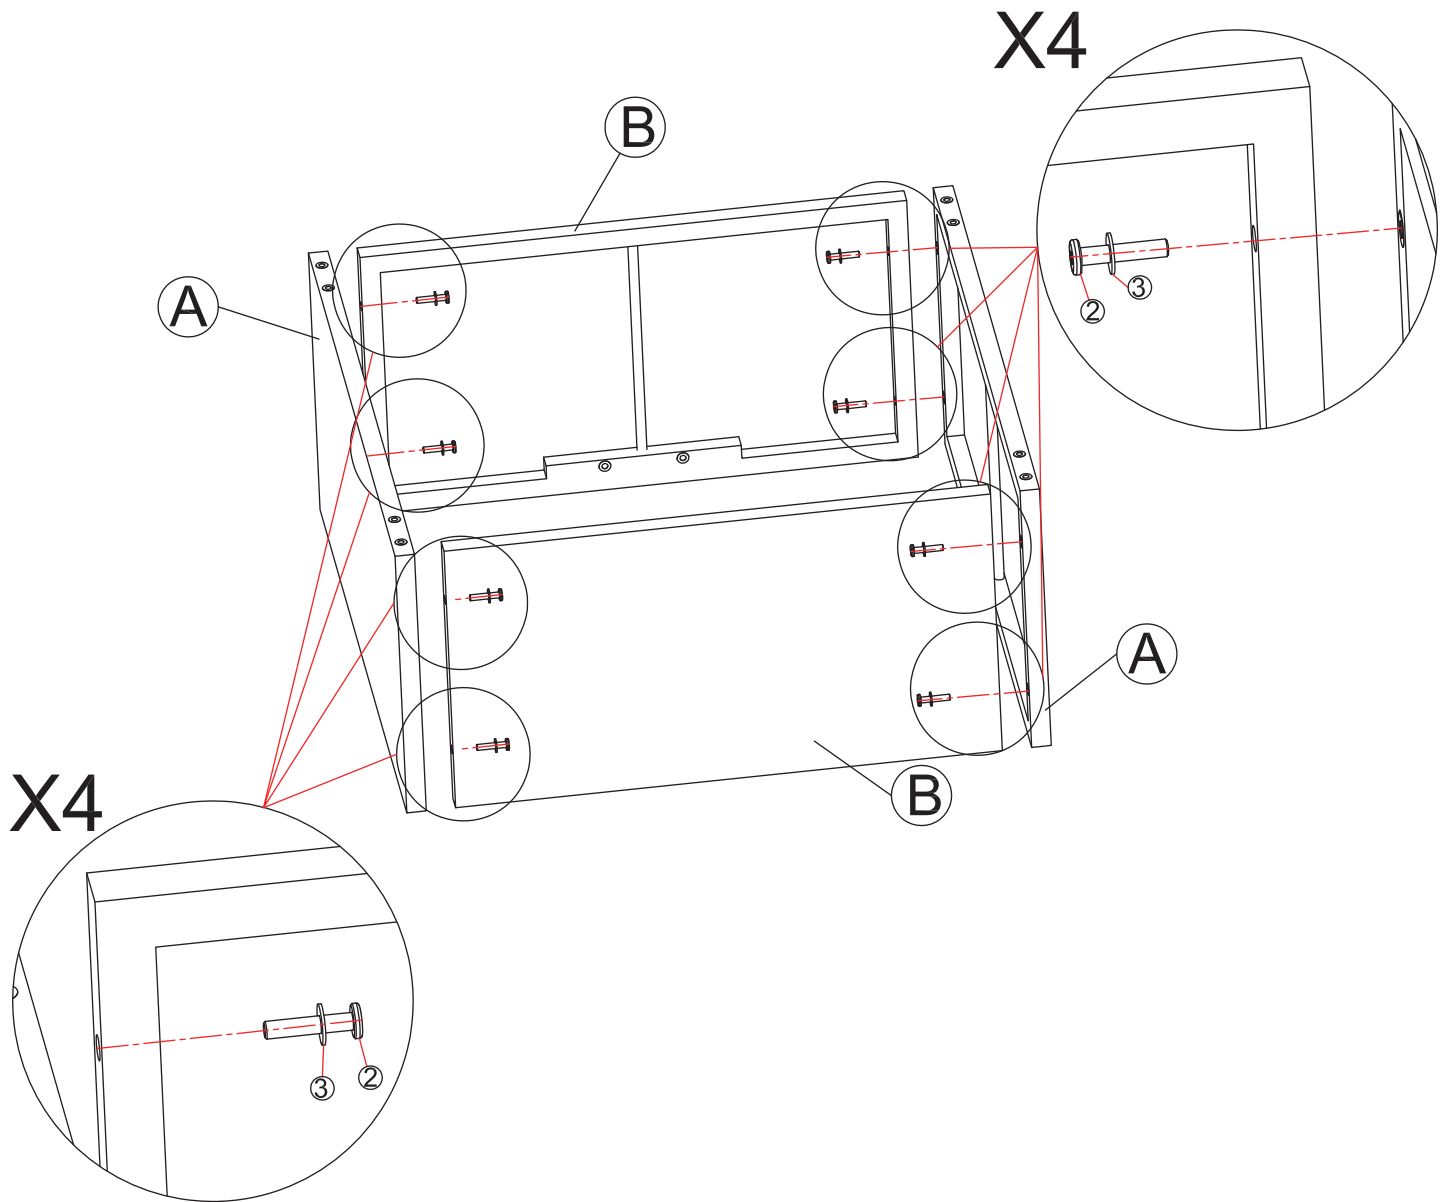

STEP 1 Coffee Table

(A) (Side Leg)	(B) (Side Panel)	(2) M6*30 mm Bolt	(3) Φ6*12 Washer
2 pc	2 pc	8 pc	8 pc