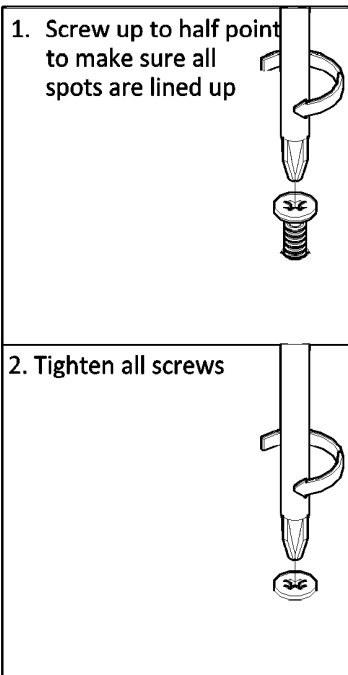

Assembly Information

Assemble screws