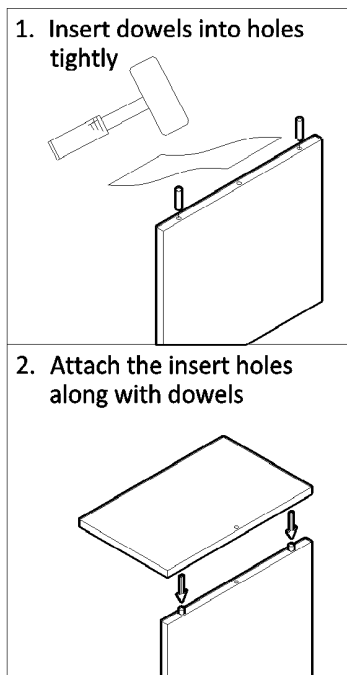

Assemble Wood Dowels