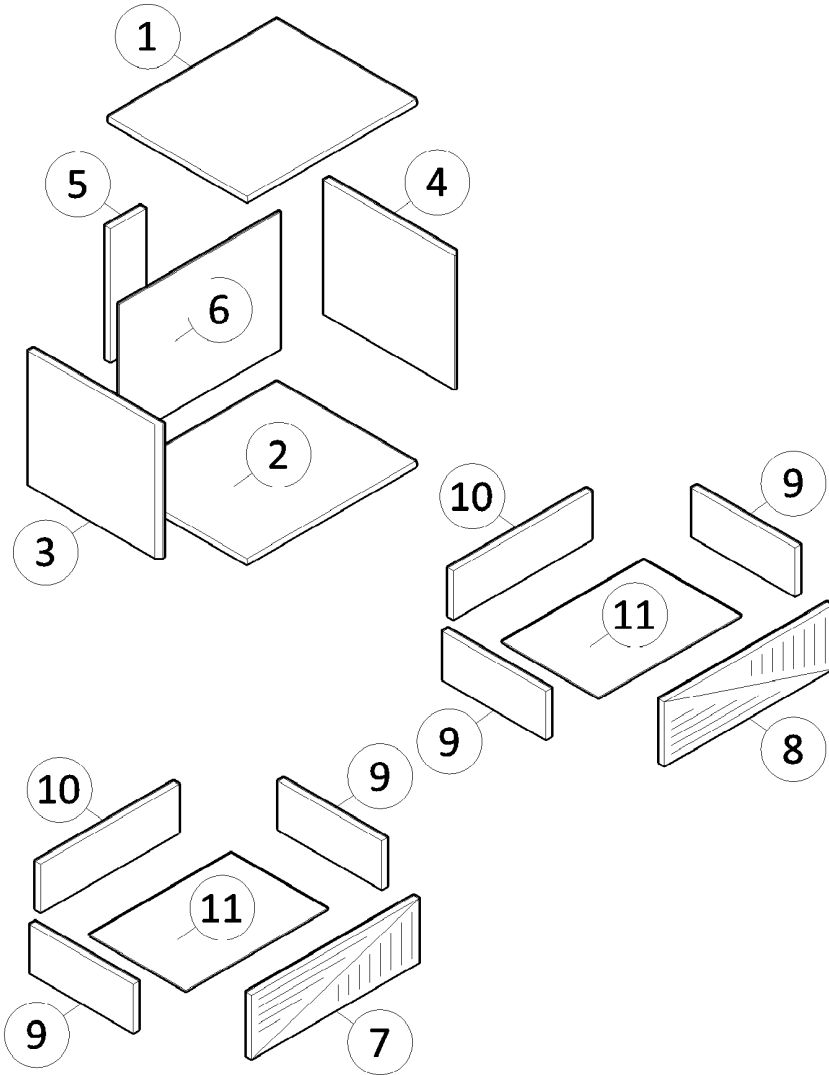

B Minifix
Casing **5 Pcs**

C Wood Dowel
M8x30MM **8 Pcs**

D Drawer Slide 12" **2 Sets**
Screw M3.5x12MM **24 Pcs**

E Screw
M4x38MM **16 Pcs**

F Pvc Long Leg **4 Pcs**
Screw M4x20MM **16 Pcs**

G Screw
M6x50MM **5 Pcs**

H Allen Key **1 Pc**

I Screw
M3.5x16MM **3 Pcs**

Parts

| | |
|-------------------------|-------|
| ① Top Panel | 1 Pc |
| ② Bottom Panel | 1 Pc |
| ③ Side Panel (L) | 1 Pc |
| ④ Side Panel (R) | 1 Pc |
| ⑤ Back Support Panel | 1 Pc |
| ⑥ Back Mdf Board | 1 Pc |
| ⑦ 1st Drawer Face Panel | 1 Pc |
| ⑧ 2nd Drawer Face Panel | 1 Pc |
| ⑨ Drawer Side Panel | 4 Pcs |
| ⑩ Drawer Back Panel | 2 Pcs |
| ⑪ Drawer Mdf Board | 2 Pcs |