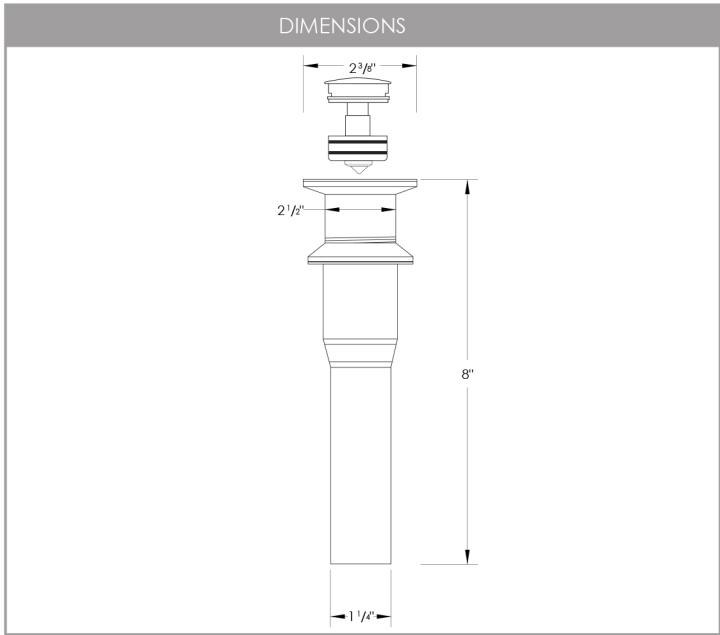

## D-703

NO OVERFLOW

FOR USE W/ OVER THE COUNTER PORCELAIN VESSEL

DRAIN FINISH

BRUSHED GOLD (G)

TYPE

**STANDARD**

MATERIAL

T-304  
STAINLESS STEEL

CONNECTIONS

DRAIN HOLE  
1 1/4"

**STANDARD**

MATÉRIEL

T-304  
ACIER INOXIDABLE

RACCORDEMENT

DRAIN DE L'ÉVIER  
1 1/4"

DIAGRAMME

CONFORMITÉ AUX NORMES

GARANTIE