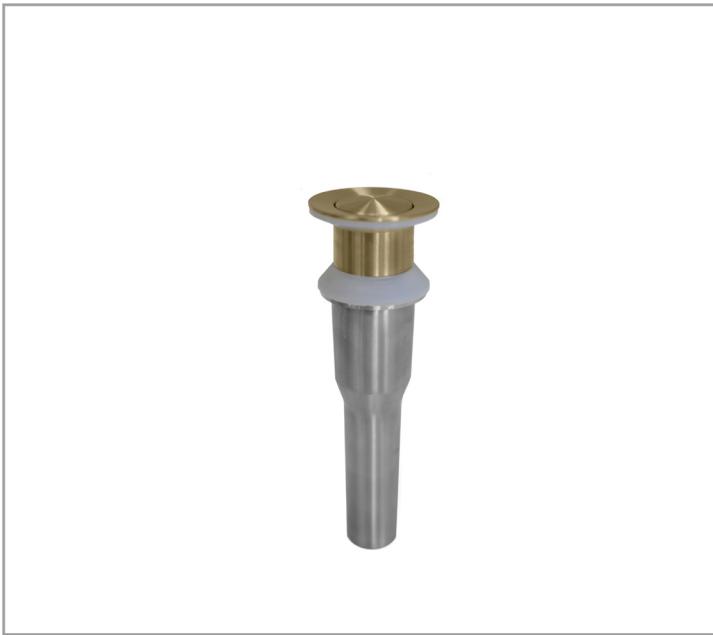

# POP-UP DRAIN

## D-703

NO OVERFLOW

FOR USE W/ OVER THE COUNTER PORCELAIN VESSEL

DRAIN FINISH

BRUSHED GOLD (G)

TYPE

**STANDARD**

MATERIAL

T-304  
STAINLESS STEEL

CONNECTIONS

DRAIN HOLE  
1 1/4"

**STANDARD**

MATÉRIEL

T-304  
ACIER INOXIDABLE

RACCORDEMENT

DRAIN DE L'ÉVIER  
1 1/4"

DIAGRAMME

CONFORMITÉ AUX NORMES

GARANTIE