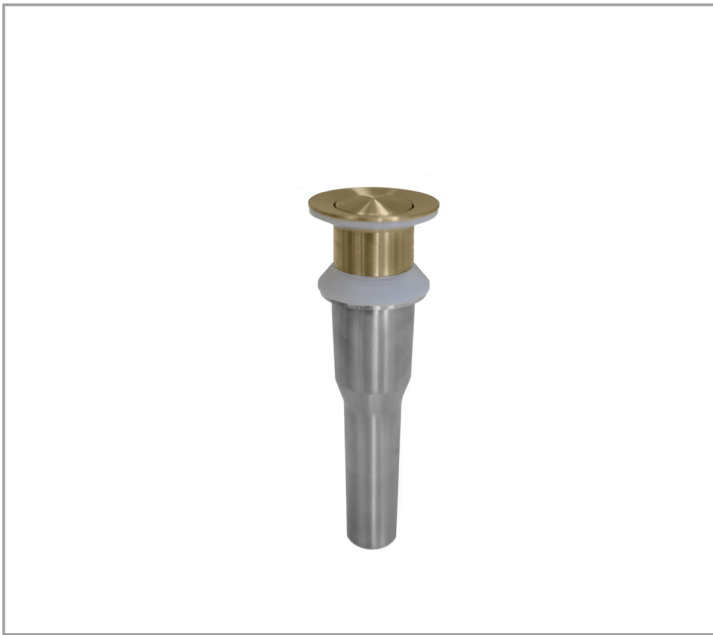

FINITION DRAINANTE

DORÉ BROSSÉ (G)

TYPE

STANDARD

MATÉRIEL

T-304
ACIER INOXIDABLE

RACCORDEMENT

DRAIN DE L'ÉVIER
1 1/4"