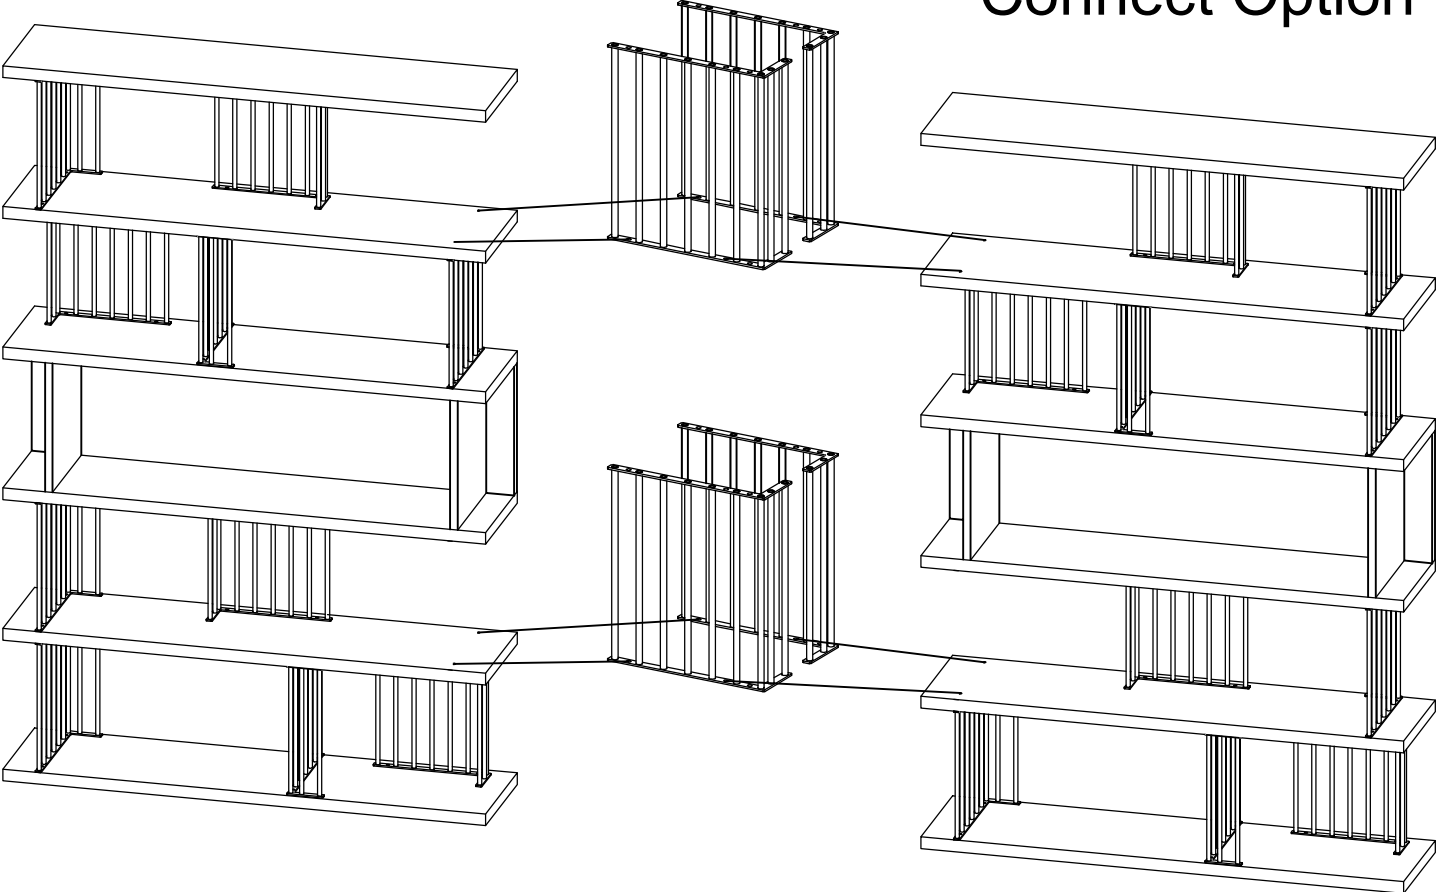

You are welcome to visit www.daveefurniture.com for more DAVEE brand products.

Assembling instruction of BK9003A(240)-52

Connect Option 1

Connect Option 2

Serious or fata injures can occur from furniture tipping over. To prevent the furniture from tipping over we recommed that it is permanently fixed to the wall. Wall anchor and hardware are included with this product. Please make sure hardware is suitable for your walls before installing, as different wall materials may require different types of anchors.