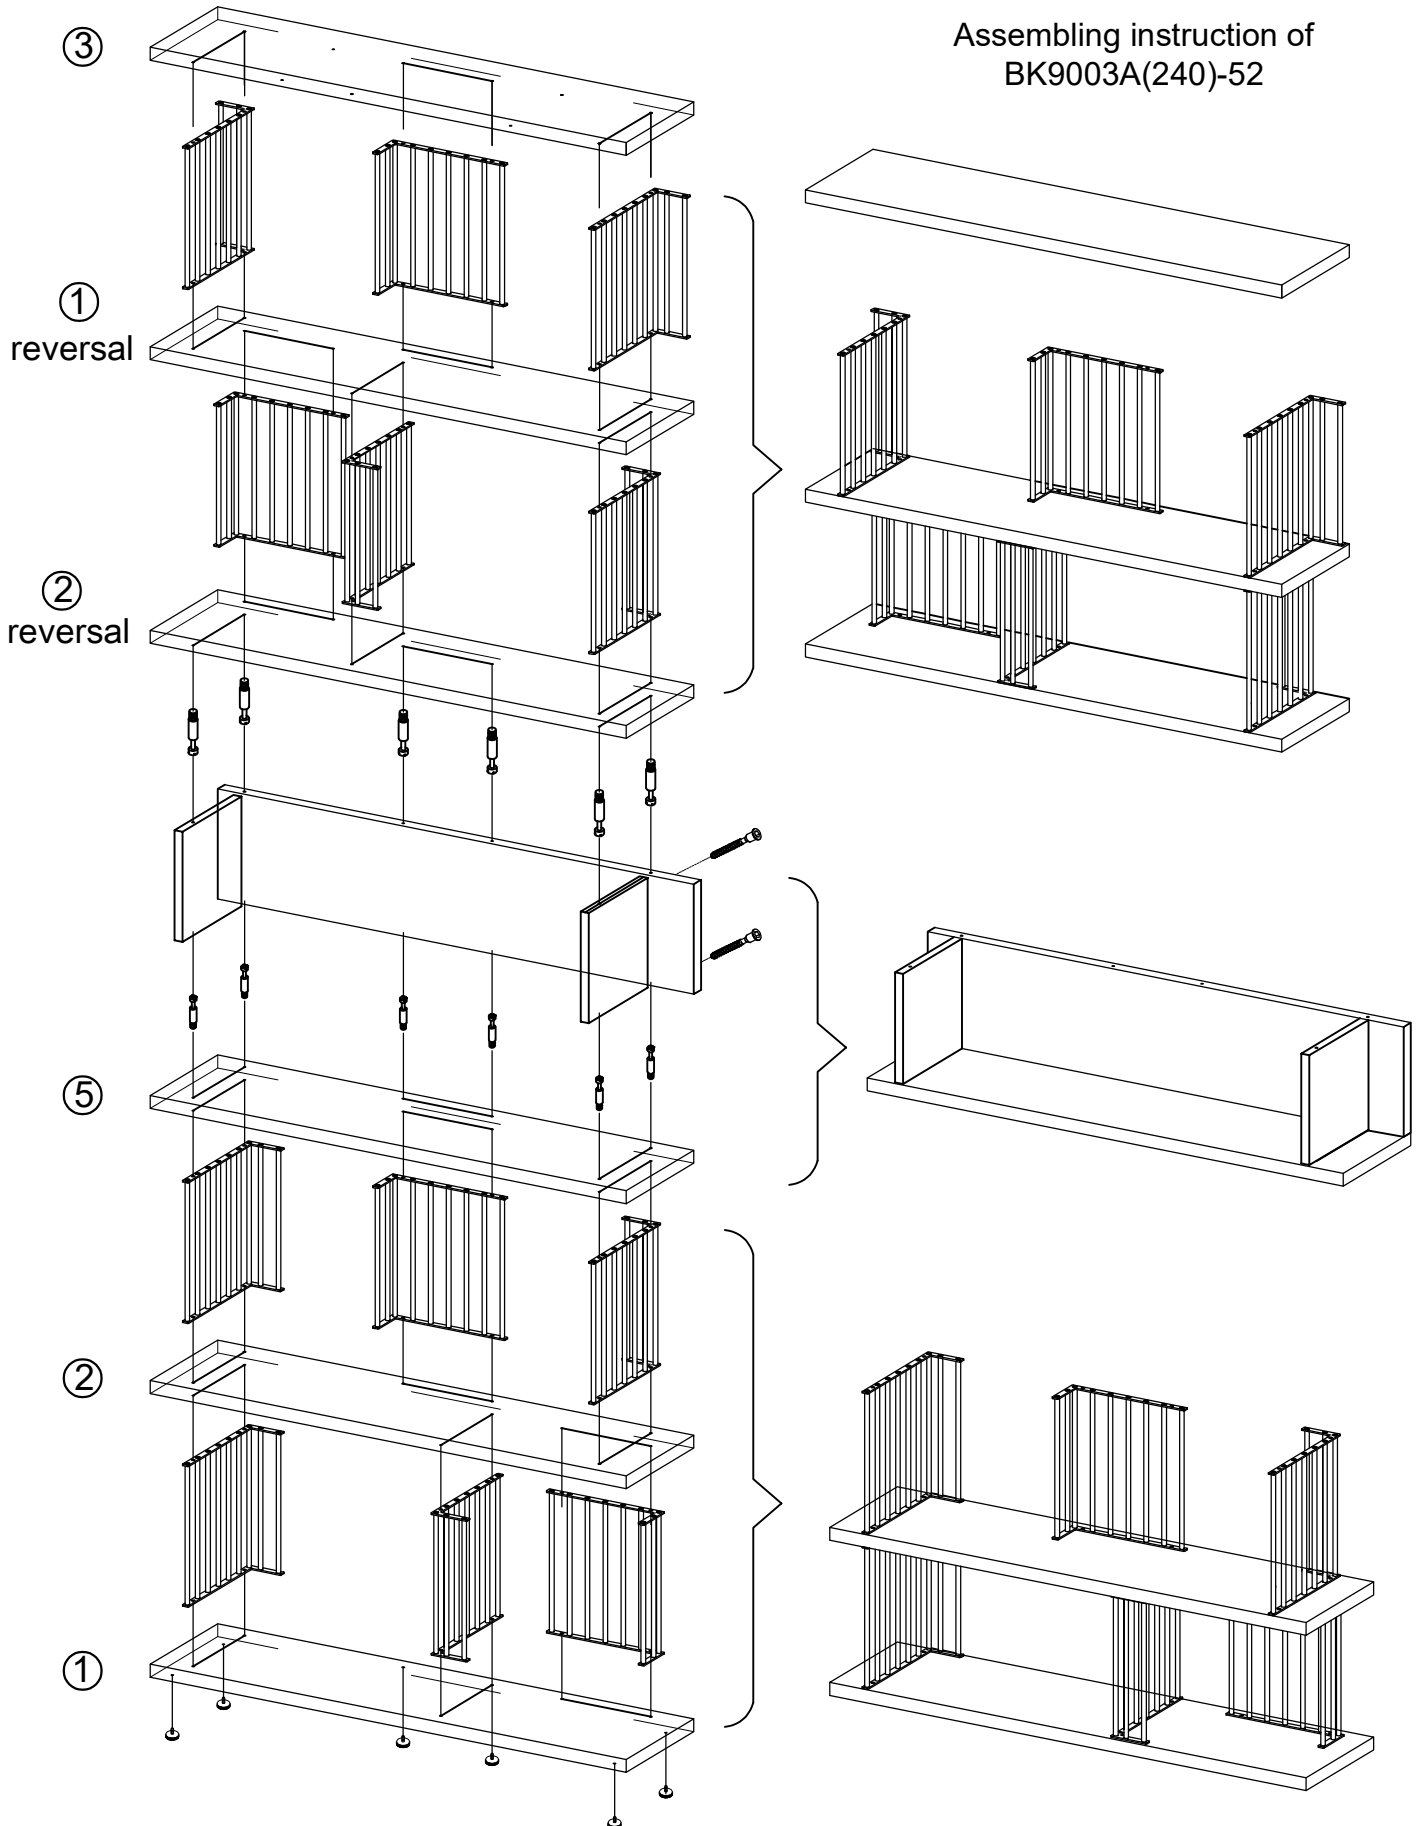

You are welcome to visit www.daveefurniture.com for more DAVEE brand products.

Assembling instruction of BK9003A(240)-52

Connect Option 1

Connect Option 2

Serious or fata injures can occur from furniture tipping over. To prevent the furniture from tipping over we recommed that it is permanently fixed to the wall. Wall anchor and hardware are included with this product. Please make sure hardware is suitable for your walls before installing, as different wall materials may require different types of anchors.