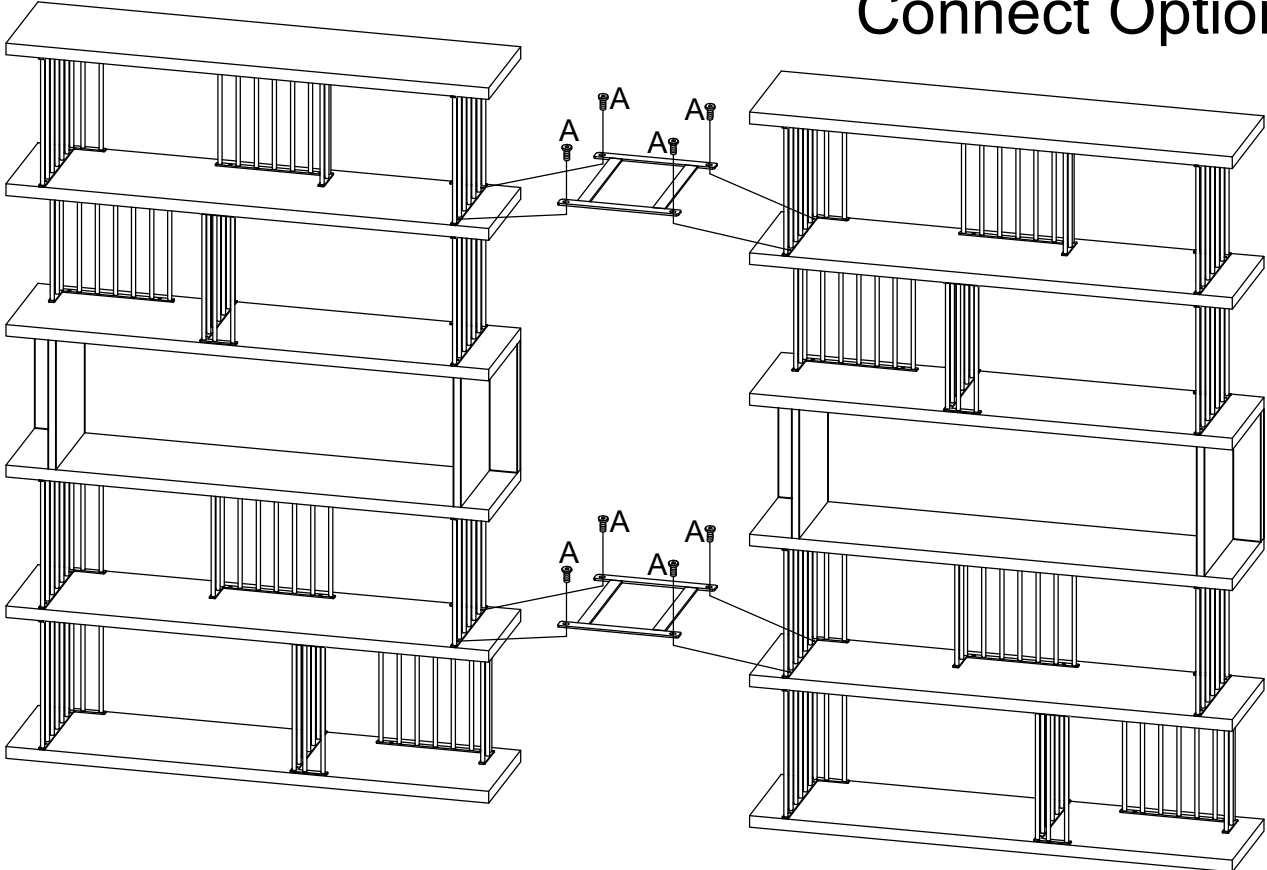

You are welcome to visit www.daveefurniture.com for more DAVEE brand products.

Assembling instruction of BK9003A(240)-52

Connect Option 1

Connect Option 2

Serious or fata injures can occur from furniture tipping over. To prevent the furniture from tipping over we recommed that it is permanently fixed to the wall. Wall anchor and hardware are included with this product. Please make sure hardware is suitable for your walls before installing, as different wall materials may require different types of anchors.

Attach Anchor inside the wall, and lock bolt under the panel

If the shelf as room divider, please attach screws this direction

Be sure the bookshelf more stable, please assembling the bolts under ceiling (bolts not included)
Any question, please email to: service@daveefurniture.com