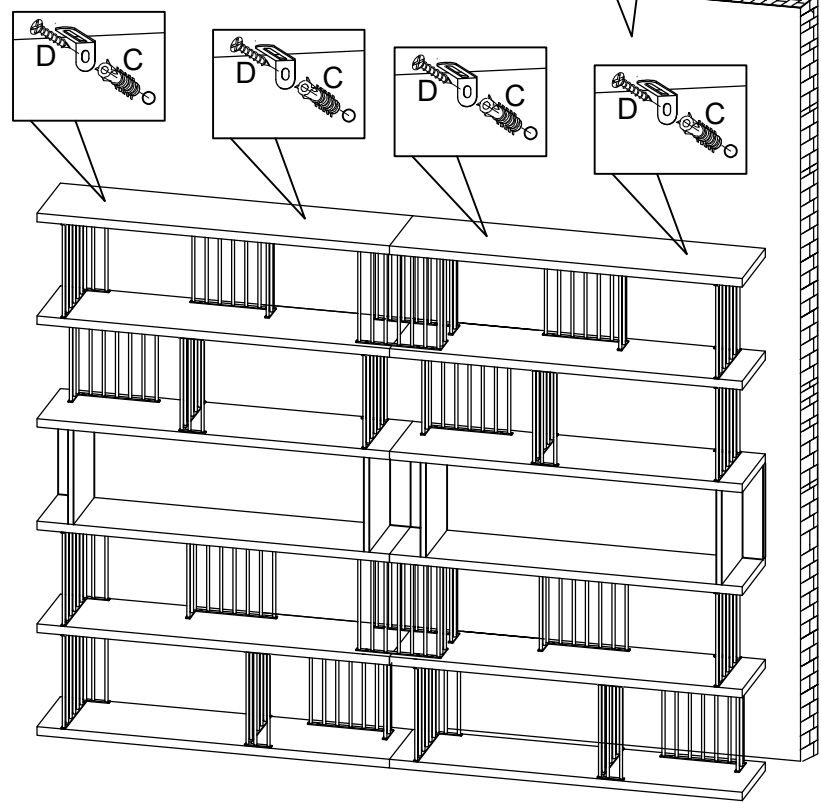

You are welcome to visit www.daveefurniture.com for more DAVEE brand products.

Assembling instruction of BK9003A(240)-52

Connect Option 1

Connect Option 2

Serious or fata injures can occur from furniture tipping over. To prevent the furniture from tipping over we recommed that it is permanently fixed to the wall. Wall anchor and hardware are included with this product. Please make sure hardware is suitable for your walls before installing, as different wall materials may require different types of anchors.

Attach Anchor inside the wall, and lock bolt under the panel

If the shelf as room divider, please attach screws this direction

Be sure the bookshelf more stable, please assembling the bolts under ceiling (bolts not included)
Any question, please email to: service@daveefurniture.com