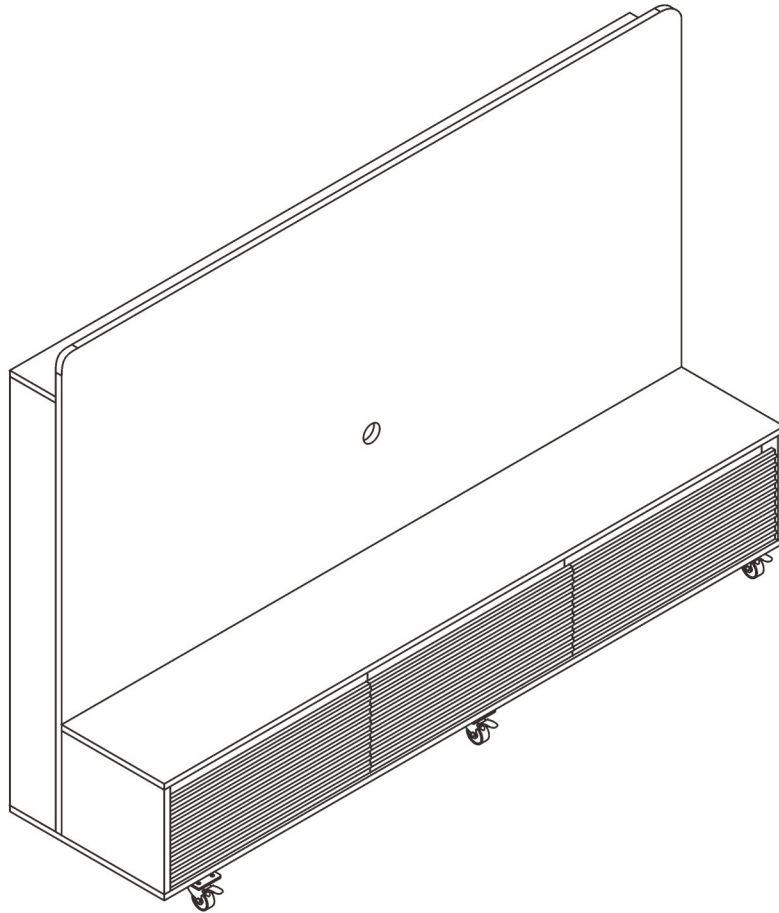

## Mobile TV cabinet

L1800\*W450\*H1200MM