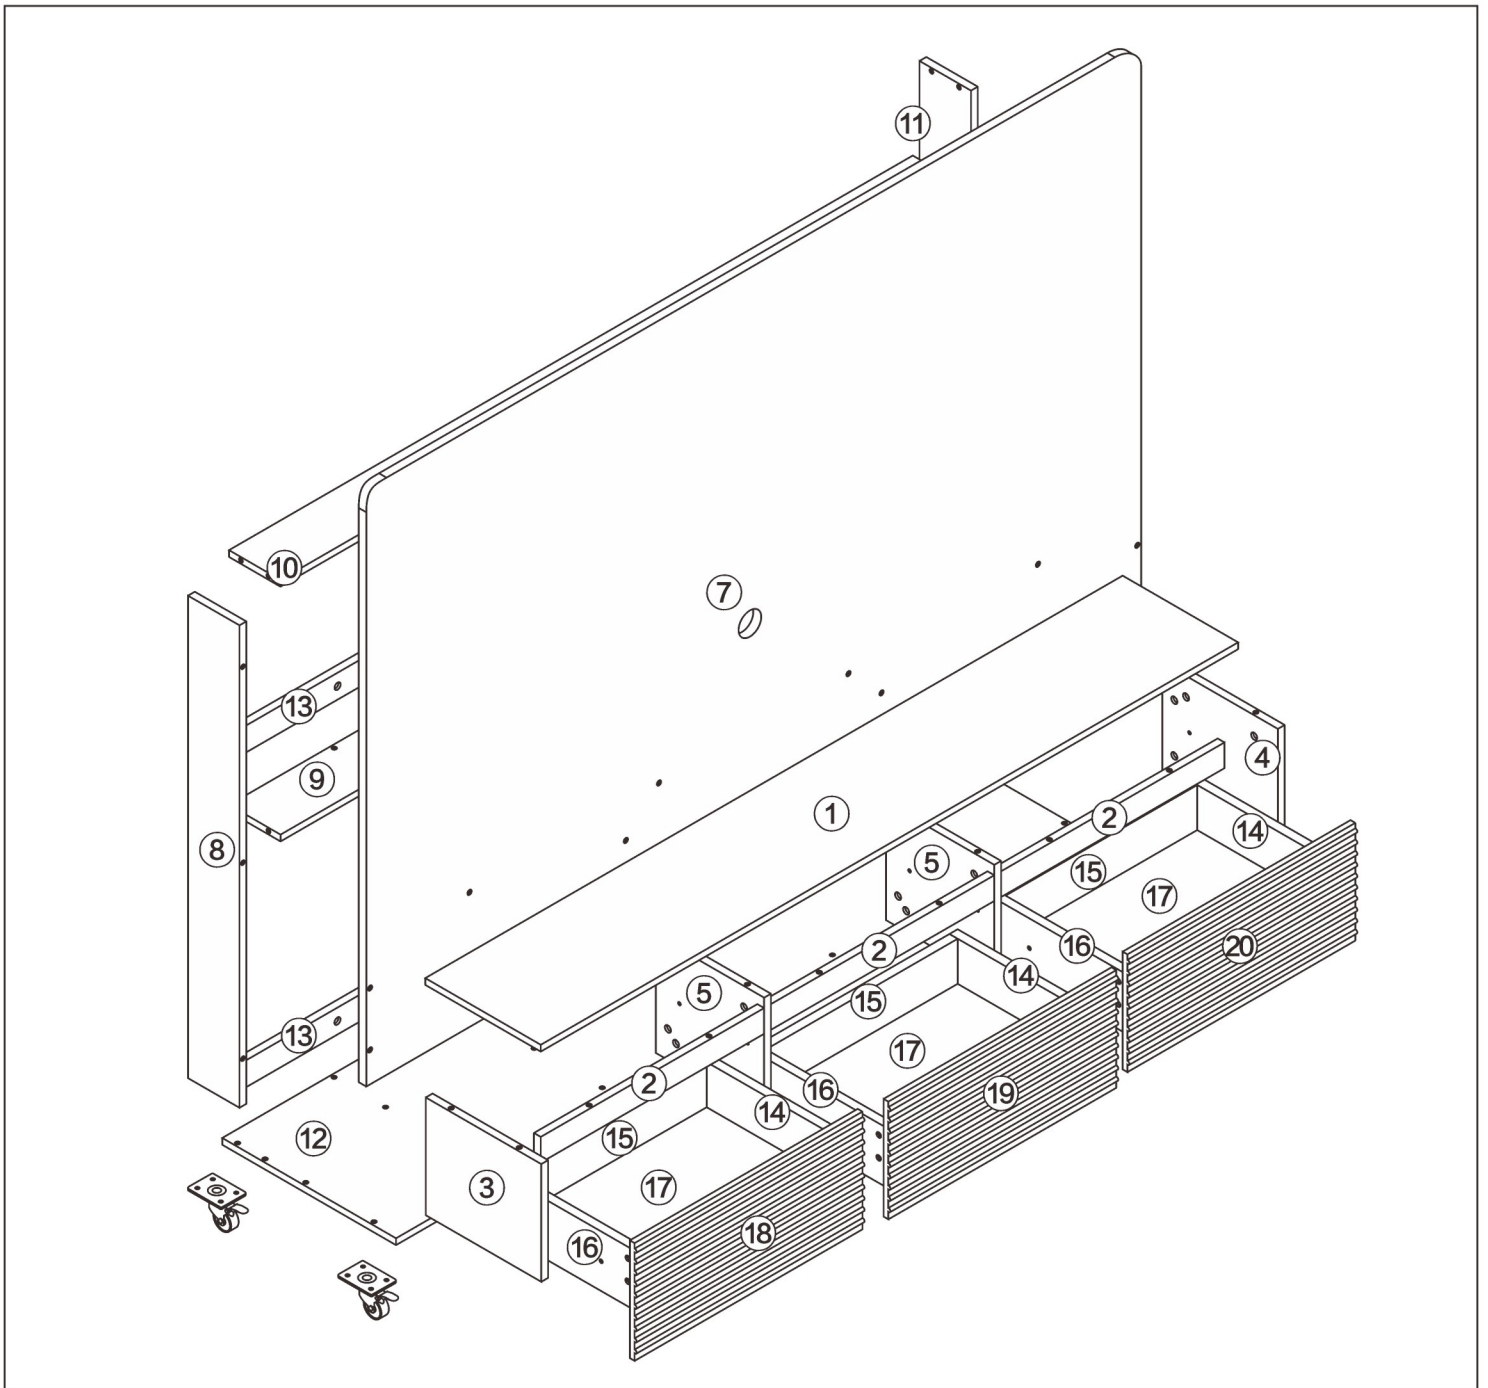

Disassembly and installation of accessories

A 84PCS	B 84PCS	D 48PCS	E 12PCS	F 6PCS	G 6PCS	H 1PCS	 Tools Recommended
  15*10mm	 6*28mm	 3.5*14mm	 3.5*40mm