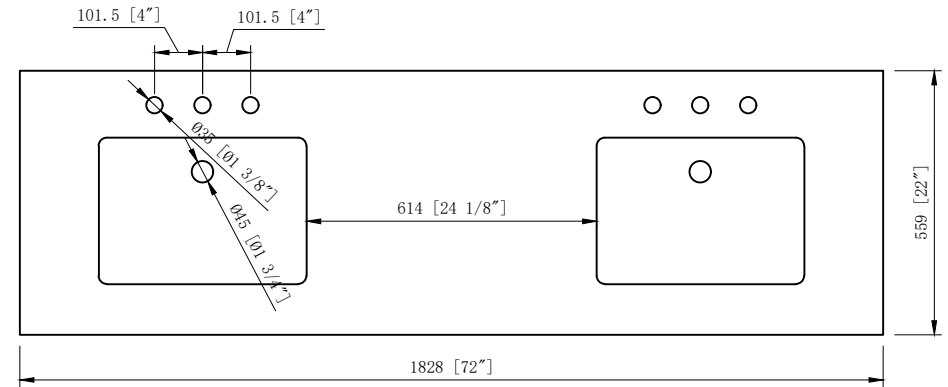

## 72" Bathroom Vanity

72 in. W x 22 in. D x 33.75 in. H  
(182.8 cm x 55.9 cm x 85.8 cm)

## Top View