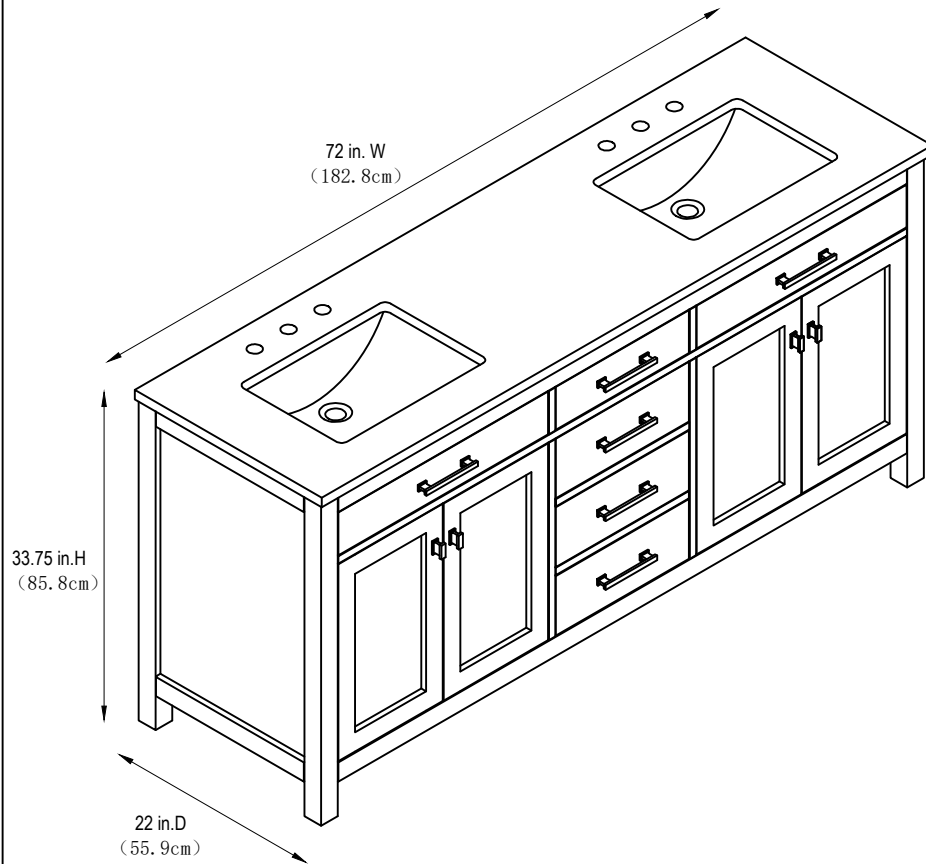

## 72" Bathroom Vanity

72 in. W x 22 in. D x 33.75 in. H  
(182.8 cm x 55.9 cm x 85.8 cm)

## Top View

## Back View