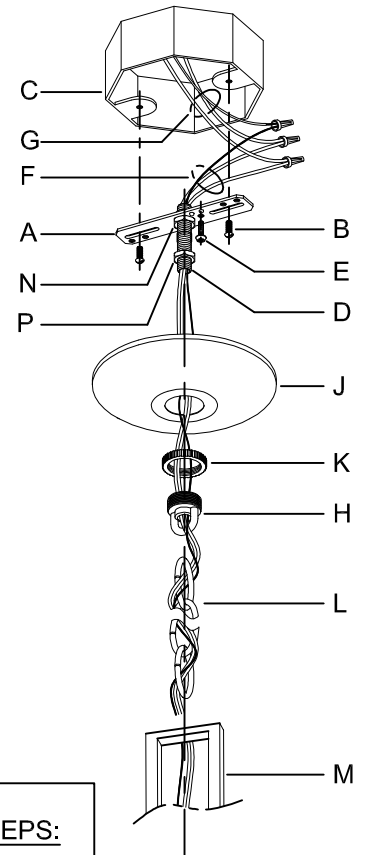

Assembly & Installation Instructions

CAUTION: Read instructions carefully and turn electricity off at main circuit breaker panel before beginning installation.

WARNING - If any Special Control Devices are used with this Fixture, Follow the Instructions Carefully to assure full compliance with N.E.C. requirements. If there are any questions, contact a Qualified Electrical Contractor.
WARNING - This product contains chemicals known to the State of California to cause cancer, birth defects and /or other reproductive harm. Thoroughly wash hands after installing, handling, cleaning, or otherwise touching this product.
CAUTION - All glass is fragile, use care when handling Glass component(s) and or Lamp(s).

CANOPY MOUNTING & WIRE CONNECTION ASSEMBLY STEPS:

1. D,E → A
2. B,A → C
3. N,P,H → D
4. P → H (TO LOCK) (APRETAR) (À VERROUILLER)
5. F → M
6. L → M
7. J,K → L
8. L → H
9. F → L,K,J,H,D
10. F → G
11. J,K → H

FIXTURE ASSEMBLY STEPS:

1. S → R
2. T → R
3. U → Q
4. R,S → Q

B, C, G & T
 (NOT FURNISHED)
 (NO INCLUIDA)
 (NON FOURNIE)

Instructions d'Assemblage et Installation

Mise en garde: Lire les instructions avec soin et couper le courant au disjoncteur central avant de commencer l'installation.

MISE EN GARDE - Le verre est toujours fragile; maniez le(s) composant(s) et/ou l' (les) ampoule(s) avec prudence.

Instrucciones de ensamblaje e instalación

Precaución: Lea cuidadosamente las instrucciones y desconecte la electricidad del cortacircuitos principal antes de iniciar la instalación.