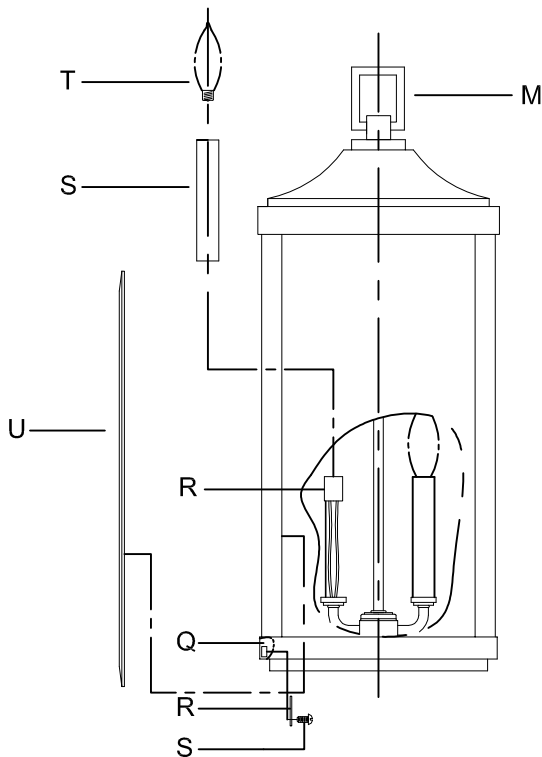

Assembly & Installation Instructions

CAUTION: Read instructions carefully and turn electricity off at main circuit breaker panel before beginning installation.

WARNING - If any Special Control Devices are used with this Fixture, Follow the Instructions Carefully to assure full compliance with N.E.C. requirements. If there are any questions, contact a Qualified Electrical Contractor.
WARNING - This product contains chemicals known to the State of California to cause cancer, birth defects and /or other reproductive harm. Thoroughly wash hands after installing, handling, cleaning, or otherwise touching this product.
CAUTION - All glass is fragile, use care when handling Glass component(s) and or Lamp(s).

CANOPY MOUNTING & WIRE CONNECTION ASSEMBLY STEPS:

1. D,E → A
2. B,A → C
3. N,P,H → D
4. P → H (TO LOCK) (APRETAR) (À VERROUILLER)
5. F → M
6. L → M
7. J,K → L
8. L → H
9. F → L,K,J,H,D
10. F → G
11. J,K → H

FIXTURE ASSEMBLY STEPS:

1. S → R
2. T → R
3. U → Q
4. R,S → Q

B, C, G & T
 (NOT FURNISHED)
 (NO INCLUIDA)
 (NON FOURNIE)

Instructions d'Assemblage et Installation

Mise en garde: Lire les instructions avec soin et couper le courant au disjoncteur central avant de commencer l'installation.