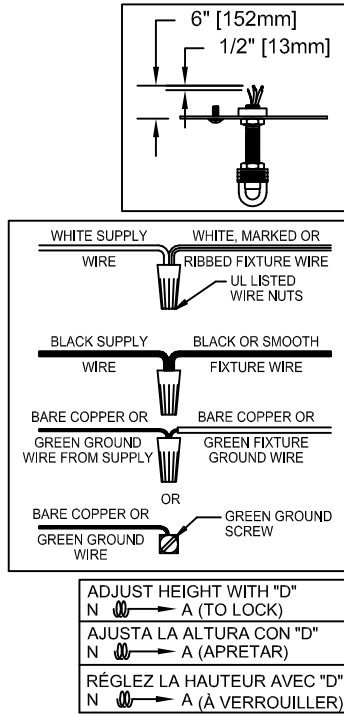

Assembly & Installation Instructions

CAUTION: Read instructions carefully and turn electricity off at main circuit breaker panel before beginning installation.

WARNING - If any Special Control Devices are used with this Fixture, Follow the Instructions Carefully to assure full compliance with N.E.C. requirements. If there are any questions, contact a Qualified Electrical Contractor.
WARNING - This product contains chemicals known to the State of California to cause cancer, birth defects and /or other reproductive harm. Thoroughly wash hands after installing, handling, cleaning, or otherwise touching this product.
CAUTION - All glass is fragile, use care when handling Glass component(s) and or Lamp(s).

CANOPY MOUNTING & WIRE CONNECTION ASSEMBLY STEPS:

1. D,E → A
2. B,A → C
3. N,P,H → D
4. P → H (TO LOCK) (APRETAR) (À VERROUILLER)
5. F → M
6. L → M
7. J,K → L
8. L → H
9. F → L,K,J,H,D
10. F → G
11. J,K → H

FIXTURE ASSEMBLY STEPS:

1. S → R
2. T → R
3. U → Q
4. R,S → Q

B, C, G & T
 (NOT FURNISHED)
 (NO INCLUIDA)
 (NON FOURNIE)

Instructions d'Assemblage et Installation

Mise en garde: Lire les instructions avec soin et couper le courant au disjoncteur central avant de commencer l'installation.