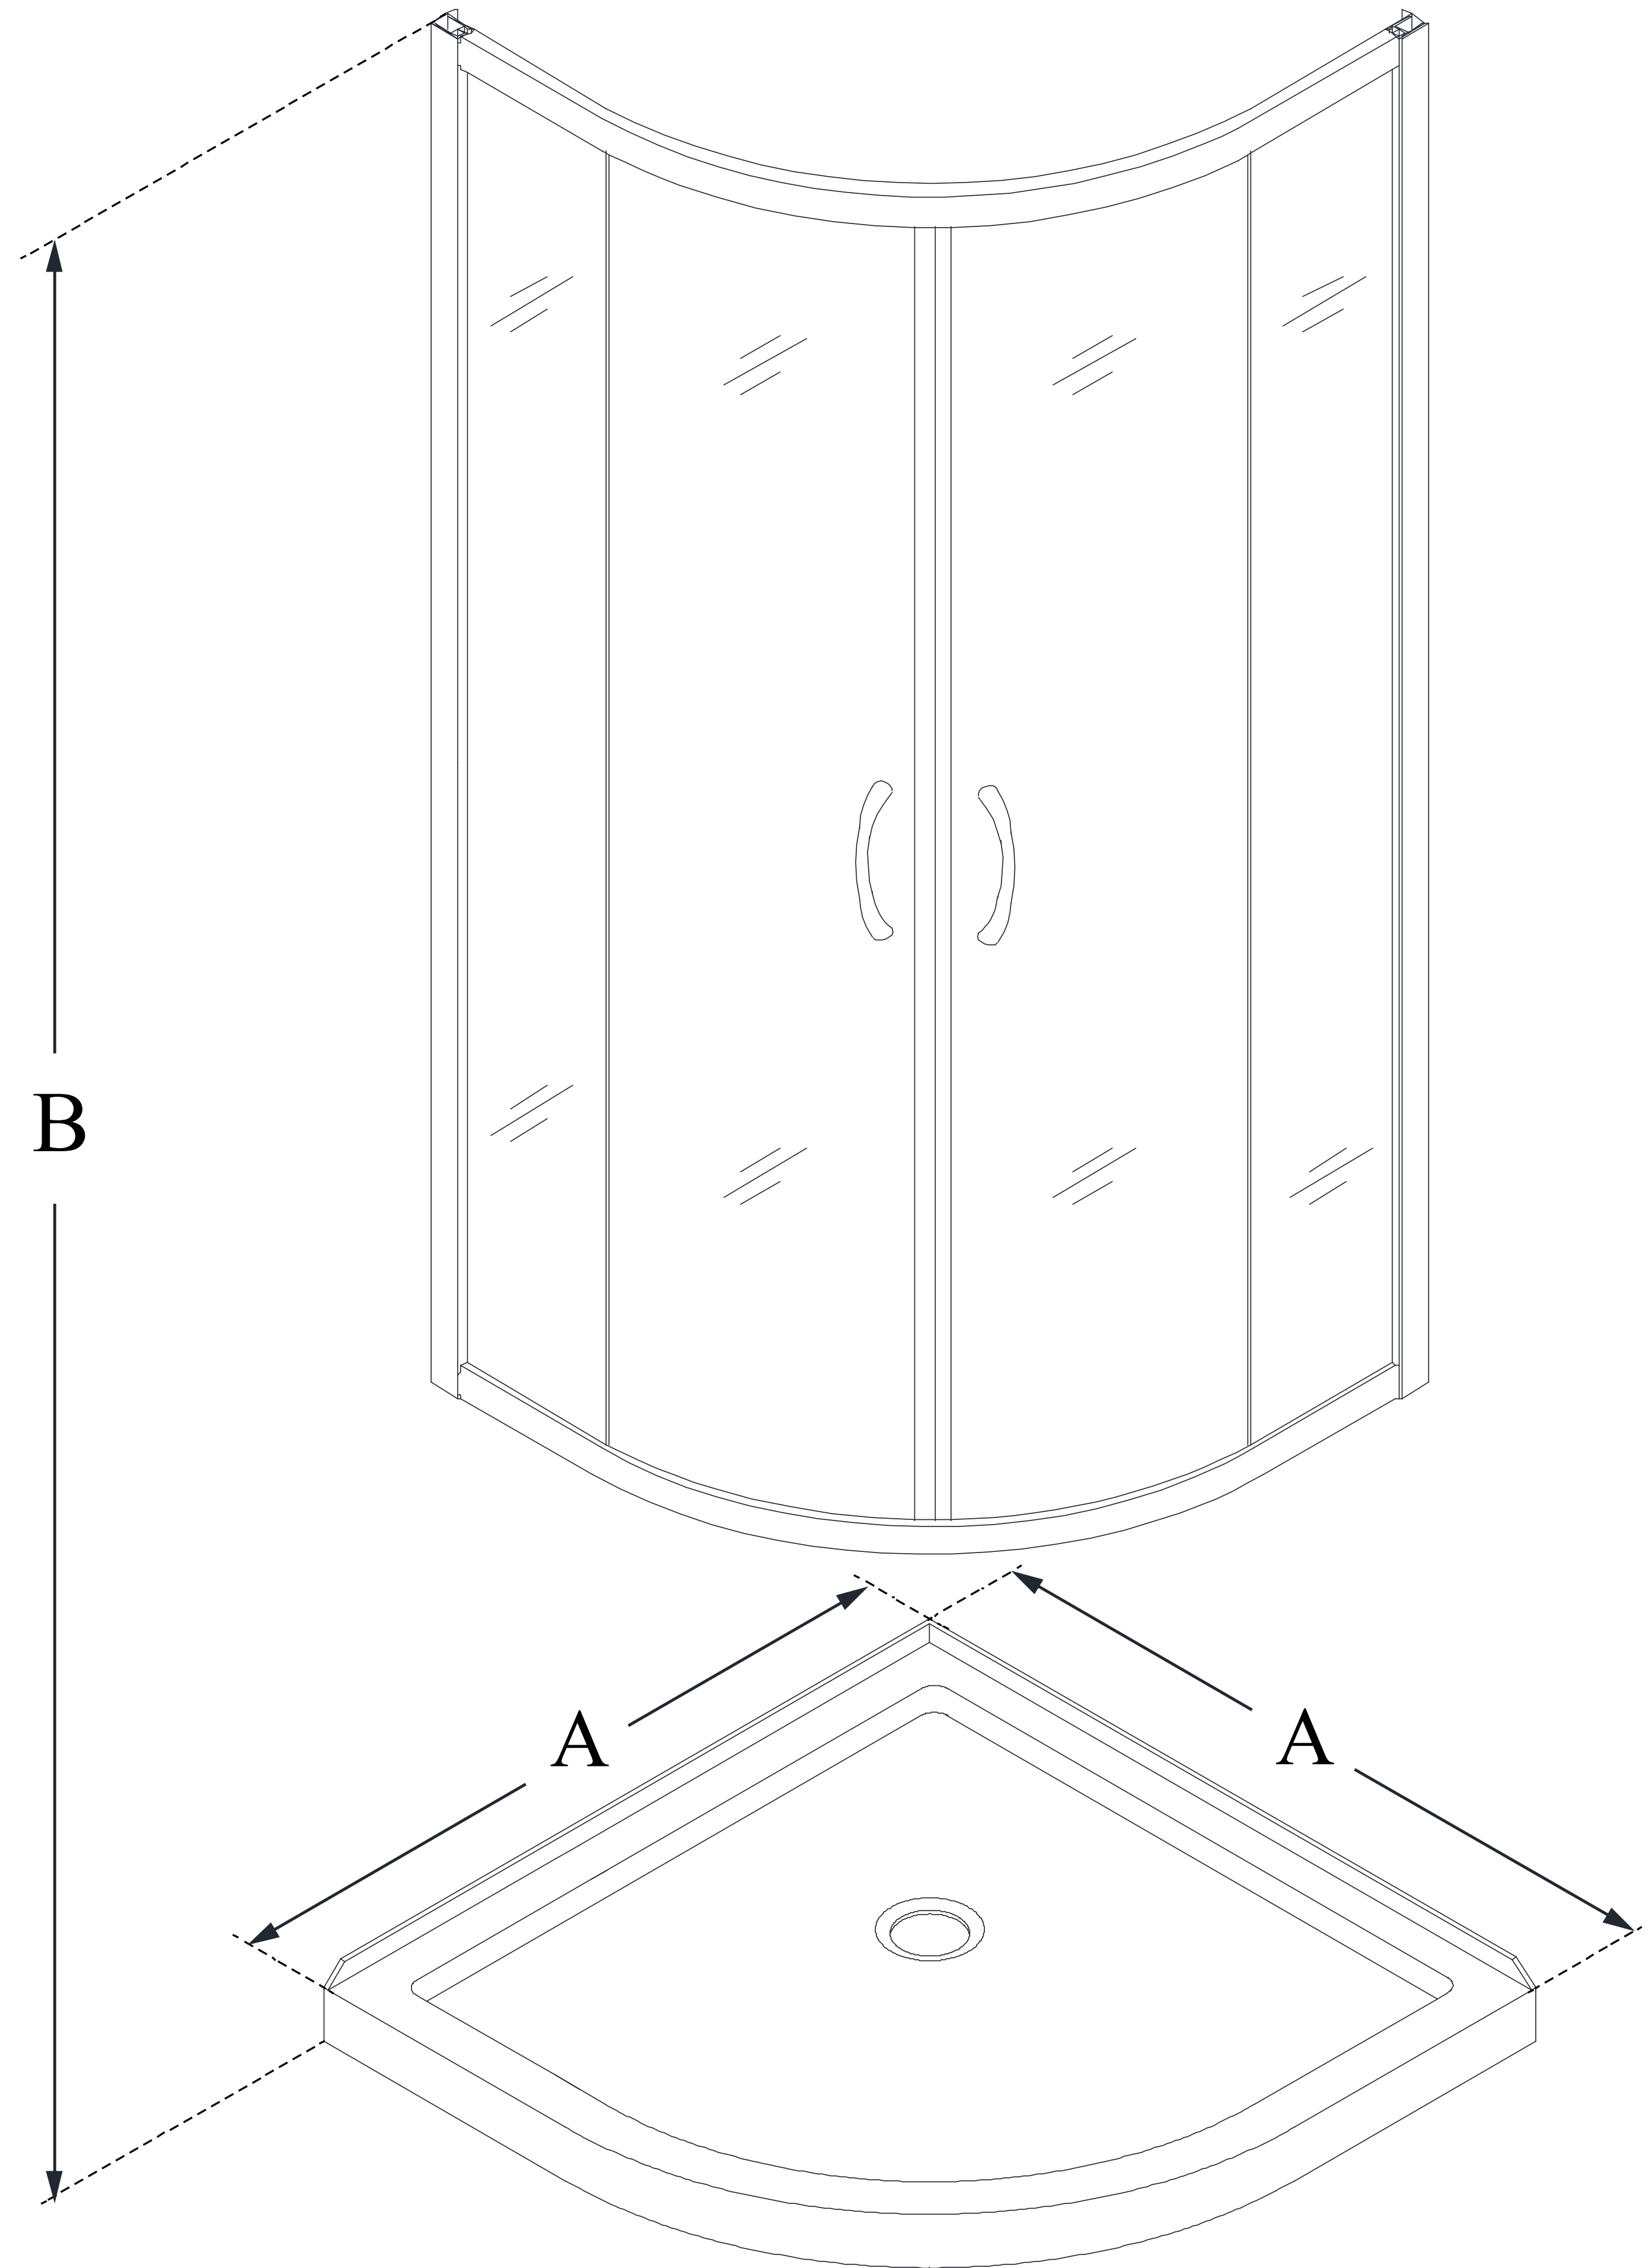

DL-6701

PRIME

DreamLine Prime 33 in. x 33 in. x 74 3/4 in. H Corner Sliding Shower Enclosure and SlimLine Shower Base Kit

KIT CONTENTS:

- SHOWER ENCLOSURE
- SHOWER BASE

CONFIGURATION DIMENSIONS:

A: 33"
KIT WIDTH

B: 74 3/4"
KIT HEIGHT

G: 33"
KIT DEPTH

AVAILABLE DRAIN LOCATIONS:

- CORNER

For precise drain location, please refer to the included base technical drawing

DreamLine reserves the right to update or modify the hardware or materials pictured without prior notice for the purpose of product improvement and customer satisfaction.