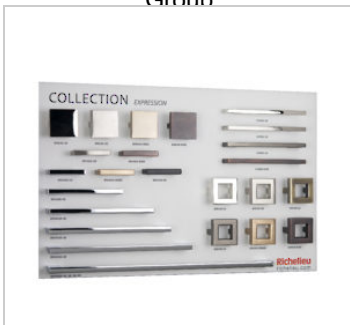

Contemporary Metal Pull - 8160

This contemporary style Richelieu pull will add an elegant touch to your cabinet doors and drawer fronts. Its simple straight lines integrate well with any type of décor.

Product № BP5623030195
Color Group: Gray and Chrome Group

Transitional Metal Knob - 8033

Product № BP80338AE
Color Group: Yellow and Brass Group

Transitional Metal Knob - 8033

Product № BP80338BORB
Color Group: Brown and Bronze Group

Transitional Metal Knob - 8033

Product № BP80338195
Color Group: Gray and Chrome Group

Contemporary Metal Knob - 810

Product № BP8102116195

Expression Board - 99044

Product № 99044

DISCLAIMER

Although our black finish is achieved through a rigorous process, it may show signs of normal usage faster than other finishes.