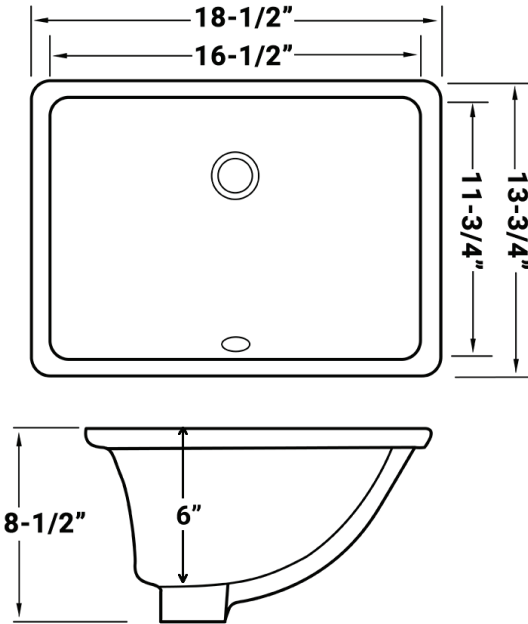

DIMENSIONS

SCAN TO REGISTER YOUR WARRANTY

or visit

www.ruvati.com/register

RUVATI USA
www.ruvati.com

Phone: 1.855.478.8284
Email: support@ruvati.com