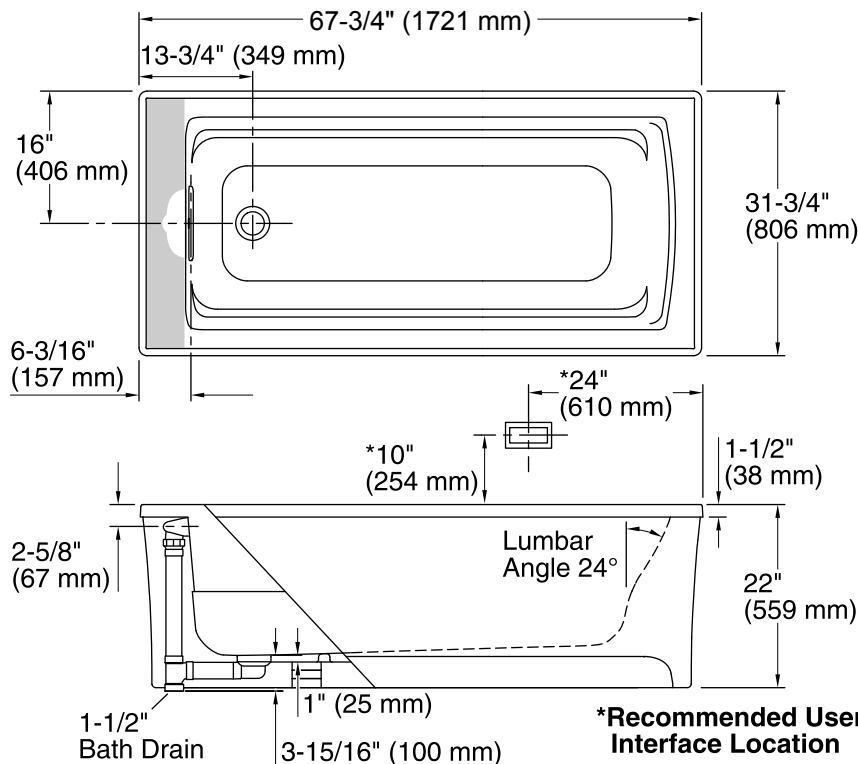

Color tiles intended for reference only.

Color	Code	Description
	0	White
	96	Biscuit
	47	Almond
	NY	Dune
	G9	Sandbar

No change in measurements if connected with drain illustrated. (K-7272)

█ Recommended faucet area.

Heated Surface, 120 V, 15 A, 60 Hz
Amplifier:

Technical Information

All product dimensions are nominal.

Installation:	Freestanding
Drain location:	Reversible
Basin area, bottom:	51-1/16" x 19-11/16" (1297 mm x 500 mm)
Basin area, top:	58-9/16" x 25-5/16" (1487 mm x 643 mm)
Weight:	96 lbs (43.5 kg)
Minimum floor load:	43.9 lbs/ft ² (214.3 kg/m ²)
Water depth:	15-1/16" (383 mm)
Water capacity:	65 gal (246.1 L)
Electrical rating:	Heated Surface: 120 V, 1.1 A, 60 Hz Amplifier: 120 V, 50/60 Hz, 15 W
Pump speed:	3-speed

Control amplifier fits 16" (406 mm) center studs. 25' (7.6 m) cables are included.

NOTICE: Do not support the load weight of the bath by the rim. Confirm adequate support for rim-mount faucet; do not use faucets as a means of support.