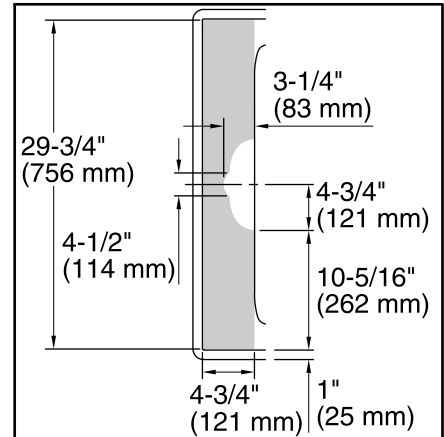

Color tiles intended for reference only.

Color	Code	Description
	0	White
	96	Biscuit
	47	Almond
	NY	Dune
	G9	Sandbar

No change in measurements if connected with drain illustrated. (K-7272)

█ Recommended faucet area.

Heated Surface, 120 V, 15 A, 60 Hz
Amplifier:

Technical Information

All product dimensions are nominal.

Installation:	Freestanding
Drain location:	Reversible
Basin area, bottom:	51-1/16" x 19-11/16" (1297 mm x 500 mm)
Basin area, top:	58-9/16" x 25-5/16" (1487 mm x 643 mm)
Weight:	96 lbs (43.5 kg)
Minimum floor load:	43.9 lbs/ft ² (214.3 kg/m ²)
Water depth:	15-1/16" (383 mm)
Water capacity:	65 gal (246.1 L)
Electrical rating:	Heated Surface: 120 V, 1.1 A, 60 Hz Amplifier: 120 V, 50/60 Hz, 15 W
Pump speed:	3-speed

Control amplifier fits 16" (406 mm) center studs. 25' (7.6 m) cables are included.

NOTICE: Do not support the load weight of the bath by the rim. Confirm adequate support for rim-mount faucet; do not use faucets as a means of support.