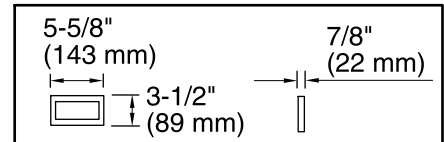

User Interface