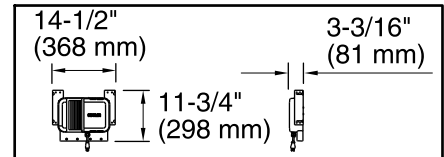

Control Amplifier

Required Electrical Service

One dedicated circuit required, protected with Class A Ground-Fault Circuit-Interrupter (GFCI) or Residual Current Device (RCD).

Heated Surface, 120 V, 15 A, 60 Hz
Amplifier:

Technical Information

All product dimensions are nominal.

Installation:	Freestanding
Drain location:	Reversible
Basin area, bottom:	51-1/16" x 19-11/16" (1297 mm x 500 mm)
Basin area, top:	58-9/16" x 25-5/16" (1487 mm x 643 mm)
Weight:	96 lbs (43.5 kg)
Minimum floor load:	43.9 lbs/ft² (214.3 kg/m²)
Water depth:	15-1/16" (383 mm)
Water capacity:	65 gal (246.1 L)
Electrical rating:	Heated Surface: 120 V, 1.1 A, 60 Hz Amplifier: 120 V, 50/60 Hz, 15 W
Pump speed:	3-speed

Notes

Measure your actual product for roughing-in details. Install this product in accordance with the installation instructions.

Locate the bath within 24" (610 mm) of a GFCI-protected 120 V, 15 A grounded electrical outlet. A second grounded outlet within the wall framing must be within 24" (610 mm) of the planned control amplifier. Provide a third grounded outlet if connecting a powered wireless device or adapter. One electrical service may be used for the entire bath and related electrical components.

Control amplifier fits 16" (406 mm) center studs. 25' (7.6 m) cables are included.

NOTICE: Do not support the load weight of the bath by the rim. Confirm adequate support for rim-mount faucet; do not use faucets as a means of support.

The hot water supply should be 70% of the capacity of the bath or greater. Installations will vary.