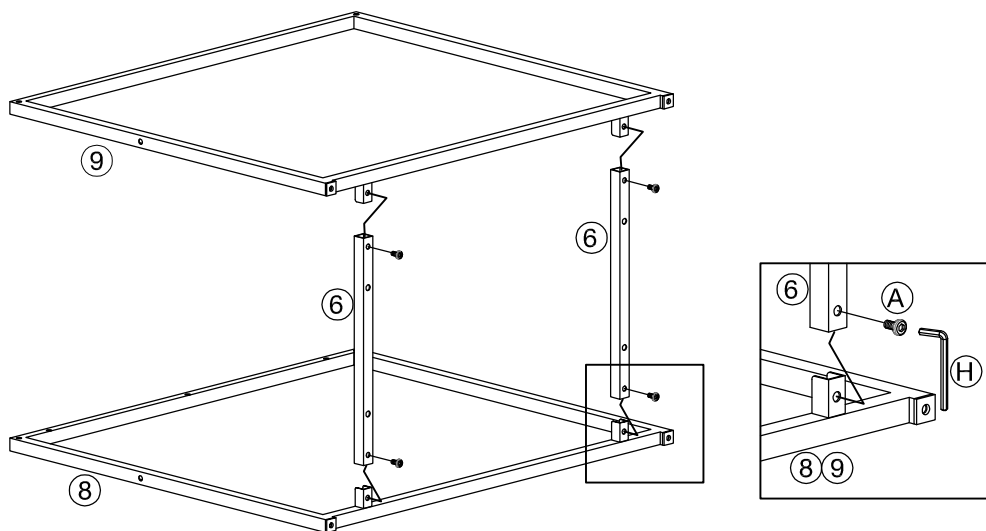

How to assemble:

STEP 1