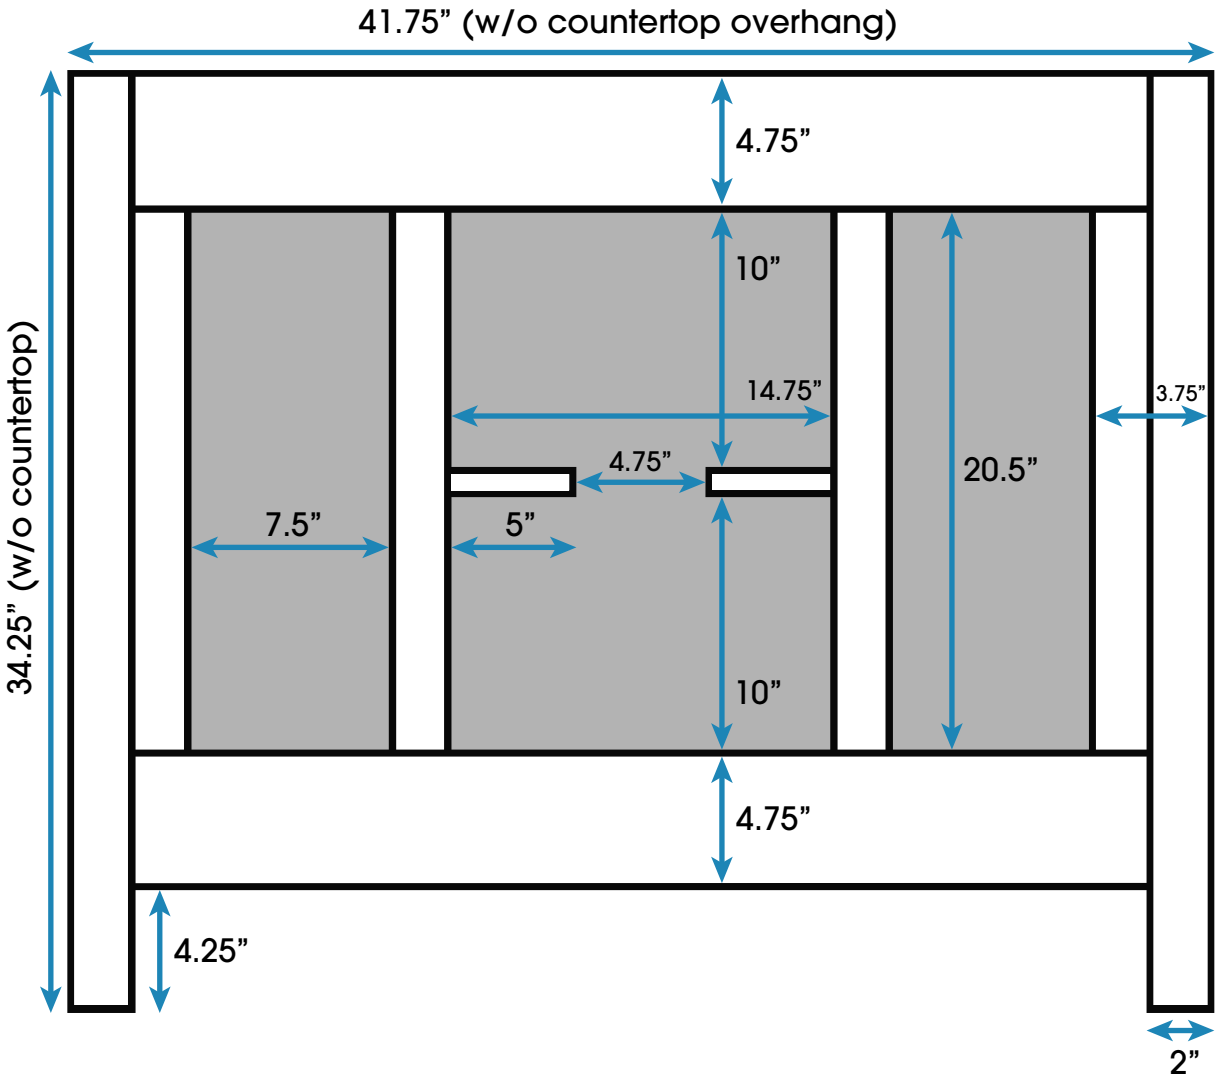

Copenhagen 42-inch Bath Vanity (Back View)

All measurements are approximate and rounded to the nearest quarter inch
Please allow for a slight margin of error