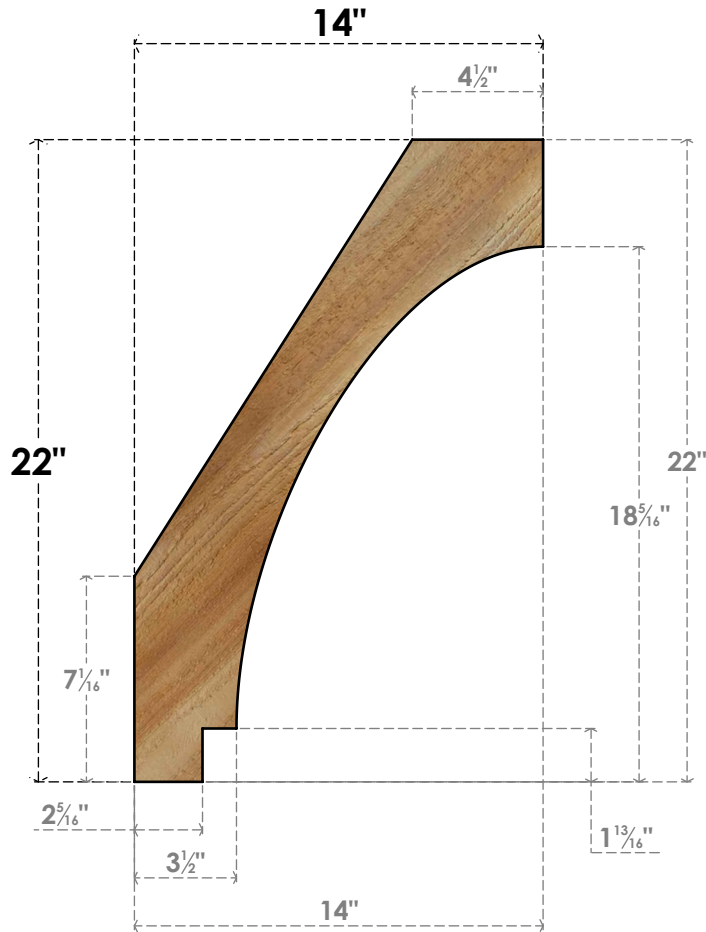

# BRC06X14X22IMP00RWR

6"W X 14"D X 22"H IMPERIAL ROUGH SAWN BRACE, WESTERN RED CEDAR

**SIDE**

**FRONT**

EKENA MILLWORK  
 2300 WEST MAIN ST.  
 CLARKSVILLE, TX 75426  
 TOLL FREE: 866-607-0453  
 WWW.EKENAMILLWORK.COM