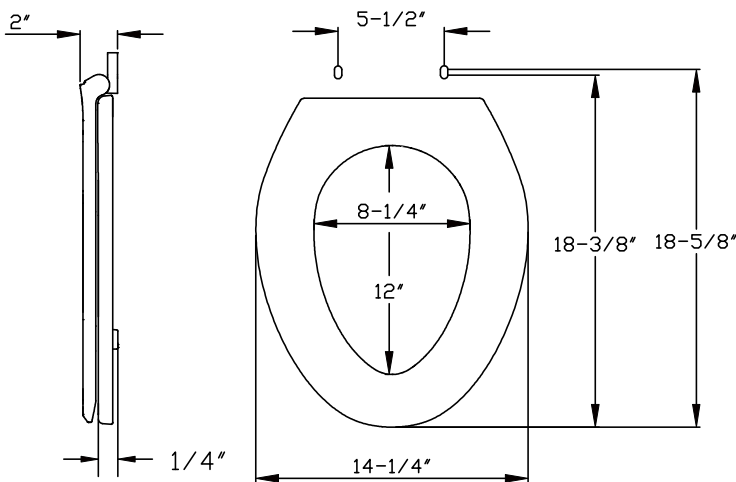

SafetyClose Elongated Residential

3800SC

DETAILS

Closed front with cover for elongated bowl.
Top-mounted, heavy-duty hinge with Safety Close feature.

Standard Features:

- Touch-release action
- Scratch-resistant finish
- Ergonomic contour fit
- Impact absorbing hinges
- Integrally-molded, permanent and sanitary color-keyed bumpers
- Corrosion-free hardware
- Withstands cleansers, strong chemicals