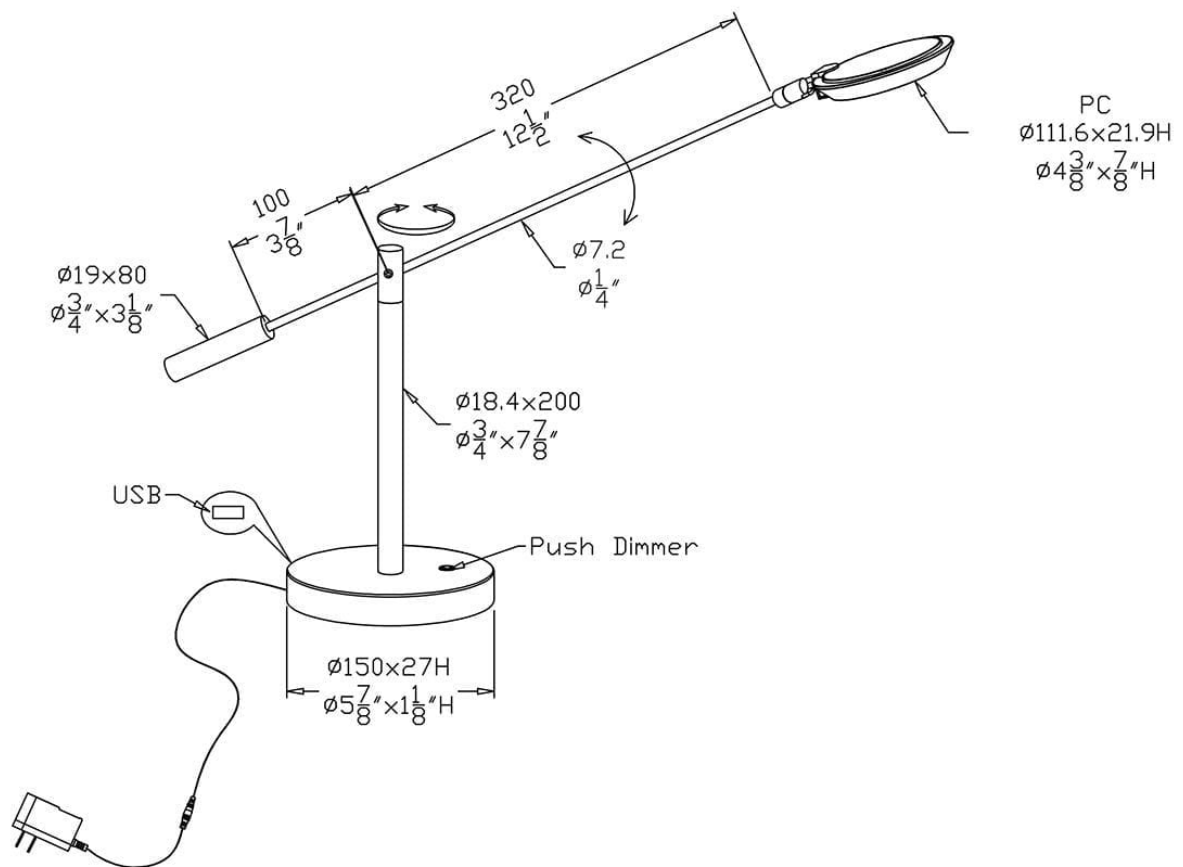

Black Desk Lamp

INPUT: AC 100~240V 50/60Hz
OUTPUT: DC 24V 500mA