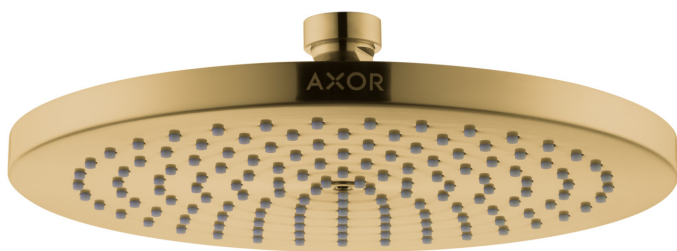

Brand AXOR
 Art. Name **AXOR Starck** Showerhead 240 1-Jet, 1.75 GPM
 Art. Nr. 26071991
 Surface polished gold optic
 Pos. 1

Product Picture

Drawing

Technology

Features

- Spray modes: Rain
- 140 no-clog spray channels
- Fully-finished matching spray face
- Flow: 1.75 GPM (6.6 L/Min)
- Spray face removable for cleaning