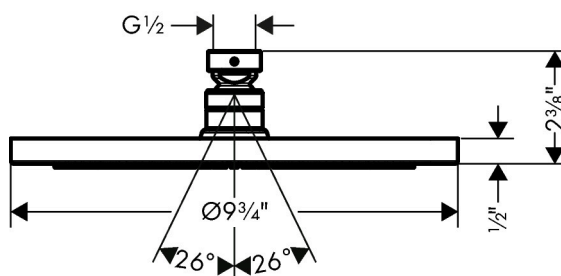

Brand AXOR
 Art. Name **AXOR Starck** Showerhead 240 1-Jet, 1.75 GPM
 Art. Nr. 26071991
 Surface polished gold optic
 Pos. 1

Product Picture

Drawing

Technology

Features

- Spray modes: Rain
- 140 no-clog spray channels
- Fully-finished matching spray face
- Flow: 1.75 GPM (6.6 L/Min)
- Spray face removable for cleaning