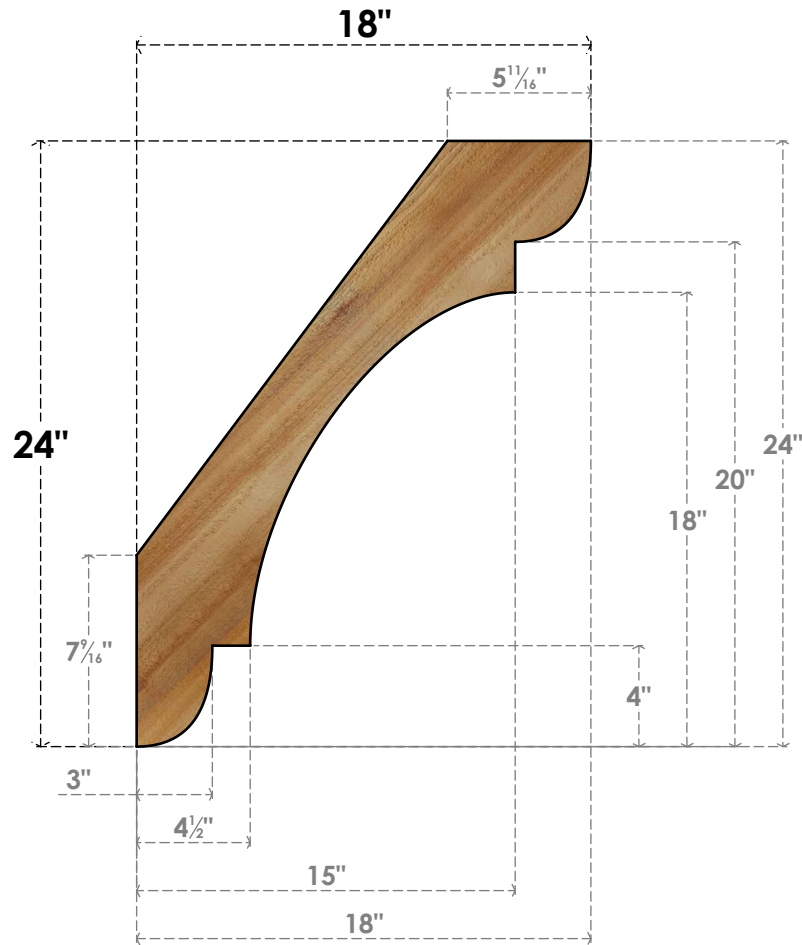

# BRC06X18X24OLY00RWR

6"W X 18"D X 24"H OLYMPIC ROUGH SAWN BRACE, WESTERN RED CEDAR

**SIDE**

**FRONT**

EKENA MILLWORK  
 2300 WEST MAIN ST.  
 CLARKSVILLE, TX 75426  
 TOLL FREE: 866-607-0453  
 WWW.EKENAMILLWORK.COM

**NOTES**

1. INSTALLATION TO BE COMPLETED IN ACCORDANCE WITH MANUFACTURER'S SPECIFICATIONS.
2. DRAWING MAY NOT BE TO SCALE
3. THIS DRAWING IS INTENDED FOR DESIGN AND PLANNING PURPOSES ONLY.
4. ALL INFORMATION CONTAINED HEREIN WAS CURRENT AT THE TIME OF DEVELOPMENT BUT MUST BE REVIEWED AND APPROVED BY THE PRODUCT MANUFACTURER TO BE CONSIDERED ACCURATE.
5. PRODUCTS ARE NOT KILN DRIED. THIS ITEM IS UNIQUE AND WILL CONTAIN THE NATURAL VARIATIONS THAT THE WOOD SPECIES OFFERS. THIS MAY RESULT IN VARIATIONS UP TO 1/4"