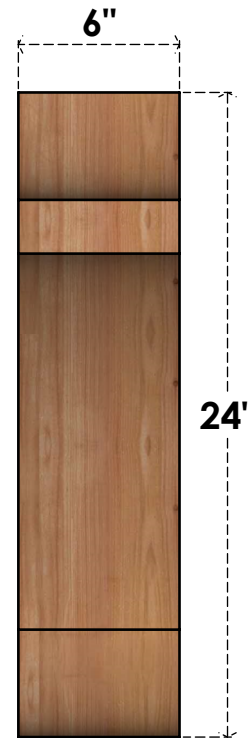

# BRC06X18X24OLY00RWR

6"W X 18"D X 24"H OLYMPIC ROUGH SAWN BRACE, WESTERN RED CEDAR

**SIDE**

**FRONT**

EKENA MILLWORK  
 2300 WEST MAIN ST.  
 CLARKSVILLE, TX 75426  
 TOLL FREE: 866-607-0453  
 WWW.EKENAMILLWORK.COM

**NOTES**

1. INSTALLATION TO BE COMPLETED IN ACCORDANCE WITH MANUFACTURER'S SPECIFICATIONS.
2. DRAWING MAY NOT BE TO SCALE
3. THIS DRAWING IS INTENDED FOR DESIGN AND PLANNING PURPOSES ONLY.
4. ALL INFORMATION CONTAINED HEREIN WAS CURRENT AT THE TIME OF DEVELOPMENT BUT MUST BE REVIEWED AND APPROVED BY THE PRODUCT MANUFACTURER TO BE CONSIDERED ACCURATE.
5. PRODUCTS ARE NOT KILN DRIED. THIS ITEM IS UNIQUE AND WILL CONTAIN THE NATURAL VARIATIONS THAT THE WOOD SPECIES OFFERS. THIS MAY RESULT IN VARIATIONS UP TO 1/4"