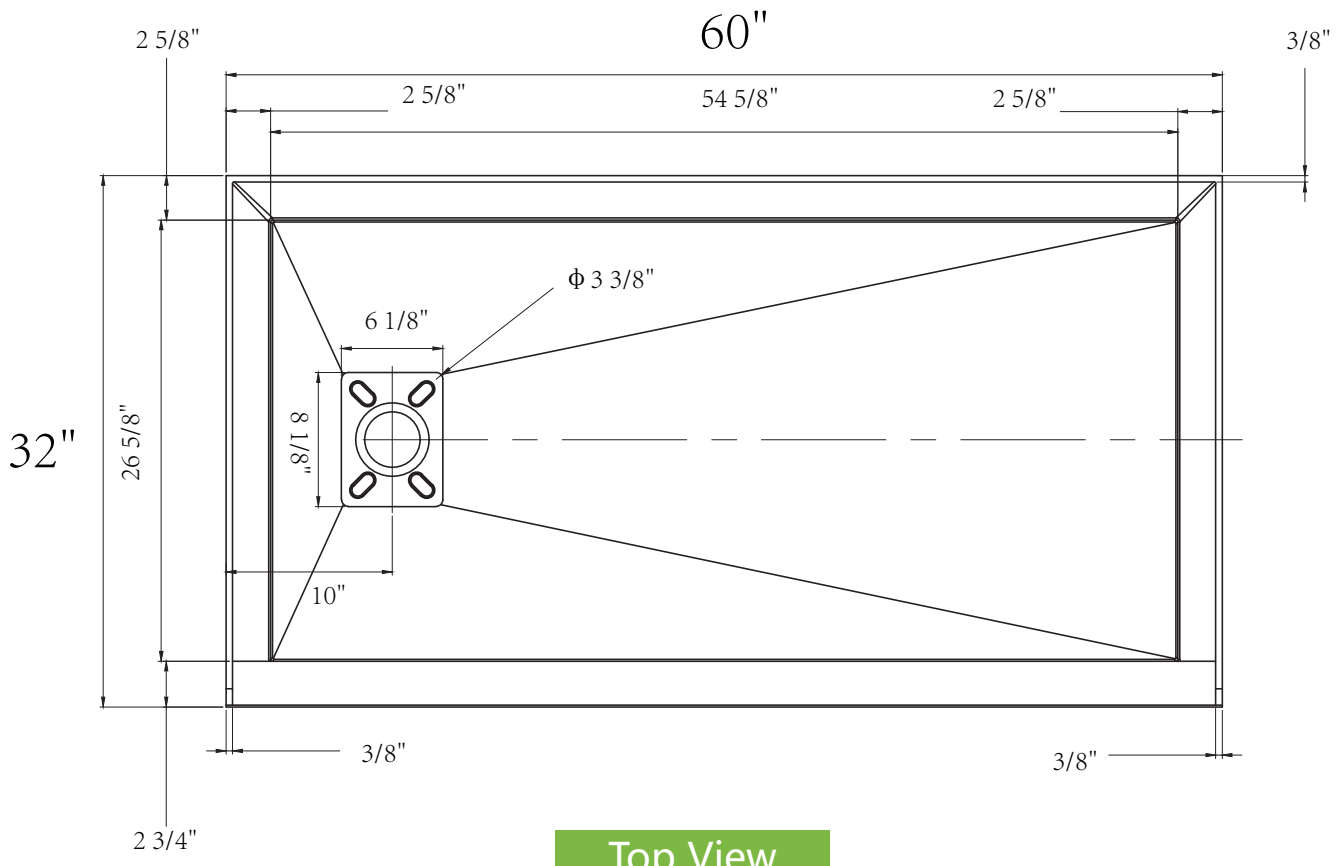

SIZE DETAILS

HIGH QUALITY
ACRYLIC SHOWER BASE

N-SP6032L

Top View

Front View

Cap

Side View