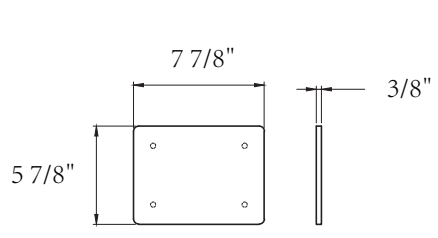

SIZE DETAILS

HIGH QUALITY
ACRYLIC SHOWER BASE

N-SP6032L

Top View

Front View

Cap

Side View