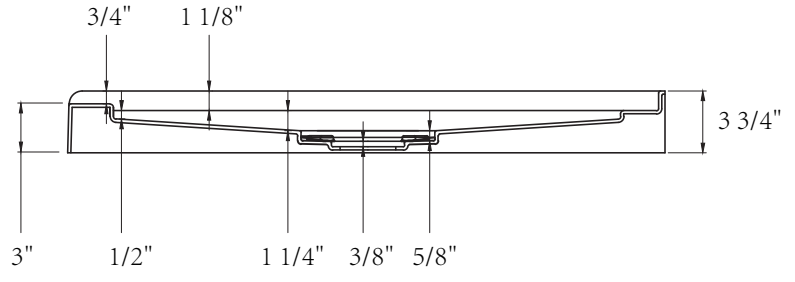

SIZE DETAILS

HIGH QUALITY
ACRYLIC SHOWER BASE

N-SP6032L

Top View

Front View

Cap

Side View