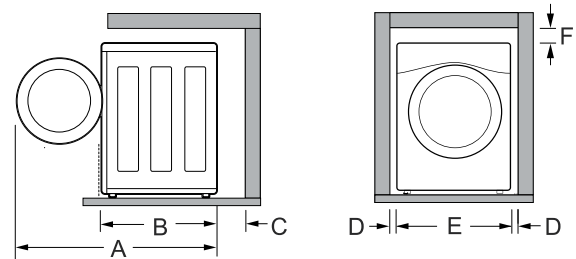

### DIMENSIONS

Product (W x H x D)	27" x 39" x 33 1/8"
Depth with Door Open	57 3/4"
Cutout Dimensions (W x H x D)	29" x 39 1/4" x 37 1/4"
Carton Dimensions (W x H x D)	29 1/2" x 42 1/8" x 34 1/4"
Approx. Weight (Product / Carton)	191.8 lbs. / 207.5 lbs.

### DIMENSIONS / CLEARANCES

#### DIMENSIONS / CLEARANCES

A	57 3/4" (146.6 cm)
B	33 1/8" (84 cm)
C	4" (10 cm)
D	1" (2.5 cm)
E	27" (70 cm)
F	1/4" (0.5 cm)

#### DIMENSIONS / CLEARANCES

A	33 1/8" (84 cm)
B	4" (10 cm)
C	1" (2.5 cm)
D	27" (70 cm)
E	77 1/2" (196.8 cm)
F	1/4" (0.5 cm)