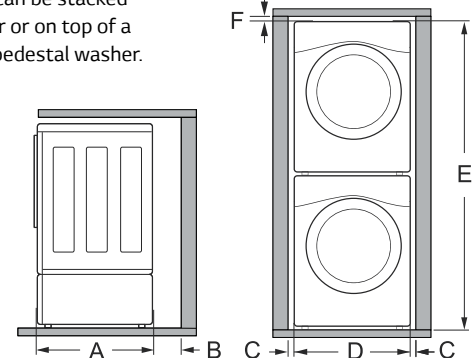

### DIMENSIONS / CLEARANCES

#### FLOOR INSTALLATION

To ensure sufficient clearance for water inlet hoses, drain hose and airflow, allow minimum clearances of at least 1 inch (2.5 cm) at the sides and 4 inches (10 cm) behind the washer. Be sure to allow for wall, door, or floor moldings that may increase the required clearances.

#### DIMENSIONS / CLEARANCES

A	57 3/4" (146.6 cm)
B	33 1/8" (84 cm)
C	4" (10 cm)
D	1" (2.5 cm)
E	27" (70 cm)
F	1/4" (0.5 cm)

#### DIMENSIONS / CLEARANCES

A	33 1/8" (84 cm)
B	4" (10 cm)
C	1" (2.5 cm)
D	27" (70 cm)
E	77 1/2" (196.8 cm)
F	1/4" (0.5 cm)