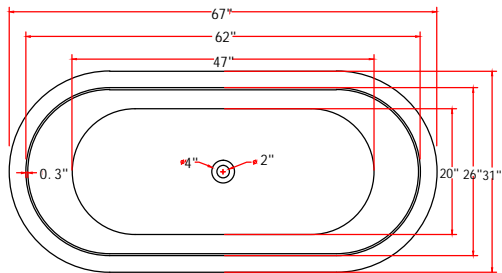

## Model:Ovale Lucido

### FEATURES

- Product Finish:White
- Overflow Hole:Yes
- Material:Acrylic
- Length:67"
- Width:31"
- Height:24"
- Tub Interior Length:47"
- Tub Interior Width:20"
- Water Depth to Rim:18"
- Water Depth to Overflow:15"
- Tap Deck:No
- Drain included:Yes
- Drain Placement:Center
- Faucet Included:No
- Faucet Drillings:No Drillings
- Water Capacity Without/With Overflow:  
(Gallons):106/92
- Built-In Adjusters:Yes
- Tub Weight Uncrated (LBS):90
- Tub Weight Crated (LBS):110