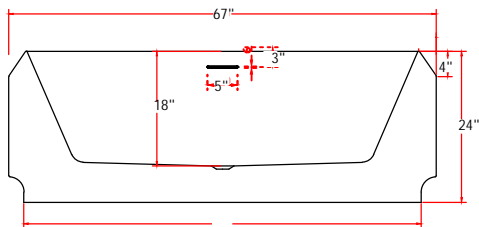

### FEATURES

- Product Finish:White
- Overflow Hole:Yes
- Material:Acrylic
- Length:67"
- Width:31"
- Height:24"
- Tub Interior Length:47"
- Tub Interior Width:20"
- Water Depth to Rim:18"
- Water Depth to Overflow:15"
- Tap Deck:No
- Drain included:Yes
- Drain Placement:Center
- Faucet Included:No
- Faucet Drillings:No Drillings
- Water Capacity Without/With Overflow:  
(Gallons):106/92
- Built-In Adjusters:Yes
- Tub Weight Uncrated (LBS):90
- Tub Weight Crated (LBS):110