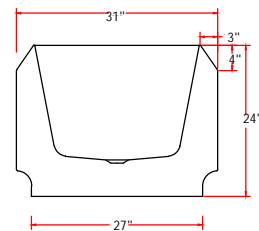

### FEATURES

- Product Finish:White
- Overflow Hole:Yes
- Material:Acrylic
- Length:67"
- Width:31"
- Height:24"
- Tub Interior Length:47"
- Tub Interior Width:20"
- Water Depth to Rim:18"
- Water Depth to Overflow:15"
- Tap Deck:No
- Drain included:Yes
- Drain Placement:Center
- Faucet Included:No
- Faucet Drillings:No Drillings
- Water Capacity Without/With Overflow:  
(Gallons):106/92
- Built-In Adjusters:Yes
- Tub Weight Uncrated (LBS):90
- Tub Weight Crated (LBS):110