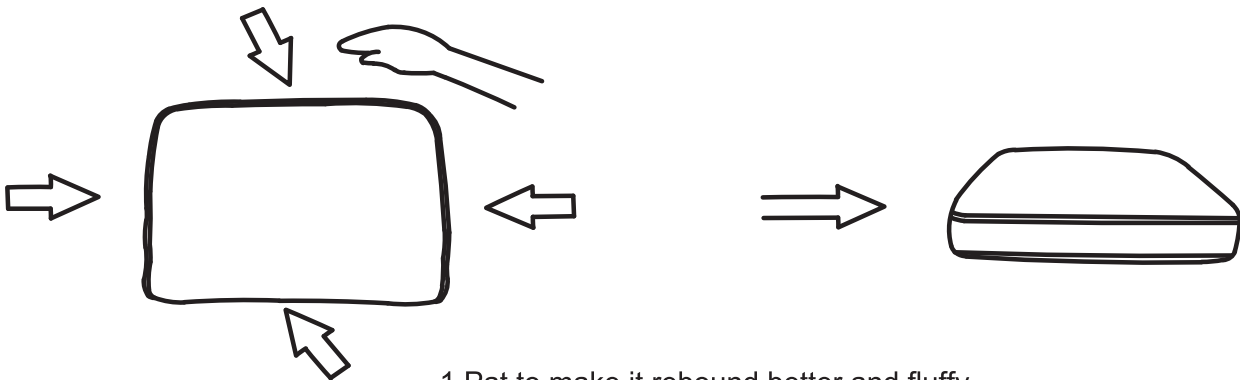

ASSEMBLY INSTRUCTIONS

TIPS:

1. The sectional sofa comes in 2 separate boxes, might be delivered at different times. Please wait several days patiently.
2. Due to differences of light effects, the actual color of the materials might be slightly different from the pictures.
3. No Assembly Required. This sofa can free of your stereotyped nightmare of furniture assembly.
4. Due to package compression for better shipment, the fabric may have wrinkles.
5. Please take all packages out and pat every part to make it rebound better and fluffy, so that it can restore to picture-like status.
6. Please keep children away from the plastic bags.

1. Pat to make it rebound better and fluffy.
2. Knead your cushion like giving your cushion a massage while allowing the air to flow through the foam.

72h

It might takes up to 72 hours.

PART LIST:

NO	DESCRIPTION	SKETCH	QTY	
A	Left Chaise		1PC	A x1 C x1 D x1
B	TWO-PERSON SEAT		1PC	
C	Right Chaise		2PC	B x1 C x1 D x1
D	PILLOW		2PC	