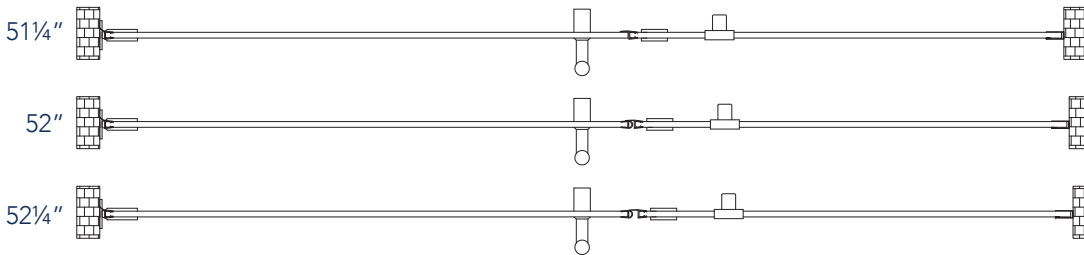

# Aston Belmore SDR 965-5230

- CH** CHROME HARDWARE
- SS** STAINLESS STEEL HARDWARE
- ORB** OIL RUBBED BRONZE HARDWARE

MODEL	WALL OPENING(A)	DOOR PANEL WIDTH(B)	FIXED PANEL WIDTH(C)	HEIGHT (D)	HANDLE HEIGHT(E)	ENTRY OPEN(F)
SDR965-5230-10	51 1/4" - 52 1/4"	29 5/8"	21 5/8"	72"	36 1/4"	27 5/8" - 28 5/8"