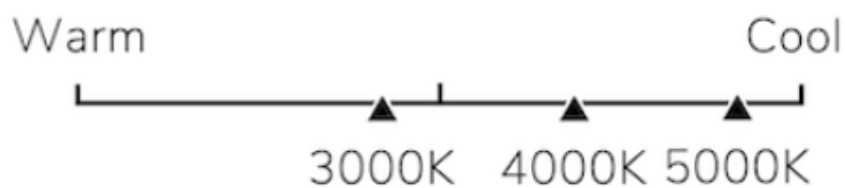

Lighting Specifications

Brightness 1200 lumens

Estimated Yearly Energy Cost \$ 2.60

Based on 3 hrs/day
11c/kWh Cost depends
on rates and use

Life in Years 22.8 Years

Based on 3 hrs/day

Color Appearance

Energy Used 16.8 watts