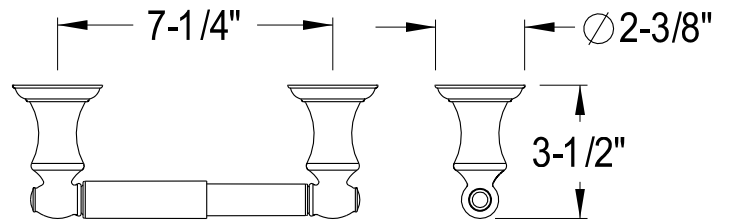

BAHK261 2478K, C, ORB, SN

24" & 18" Towel Bar, Towel Ring, Robe Hook, Toilet Paper Holder

24" Towel Bar

18" Towel Bar

Robe Hook

Toilet Paper Holder

Towel Ring