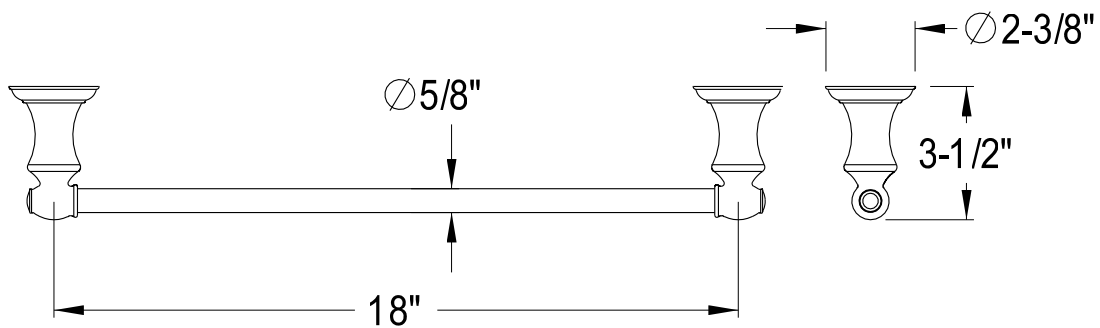

BAHK261 2478K, C, ORB, SN

24" & 18" Towel Bar, Towel Ring, Robe Hook, Toilet Paper Holder

24" Towel Bar

18" Towel Bar

Robe Hook

Toilet Paper Holder

Towel Ring