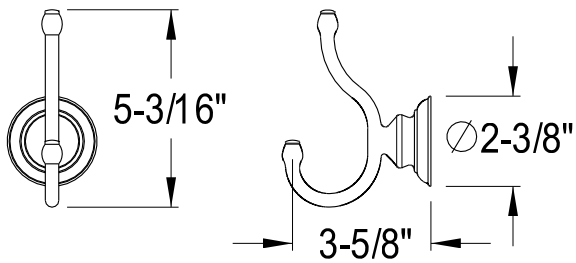

BAHK261 2478K, C, ORB, SN

24" & 18" Towel Bar, Towel Ring, Robe Hook, Toilet Paper Holder

24" Towel Bar

18" Towel Bar

Robe Hook

Toilet Paper Holder

Towel Ring