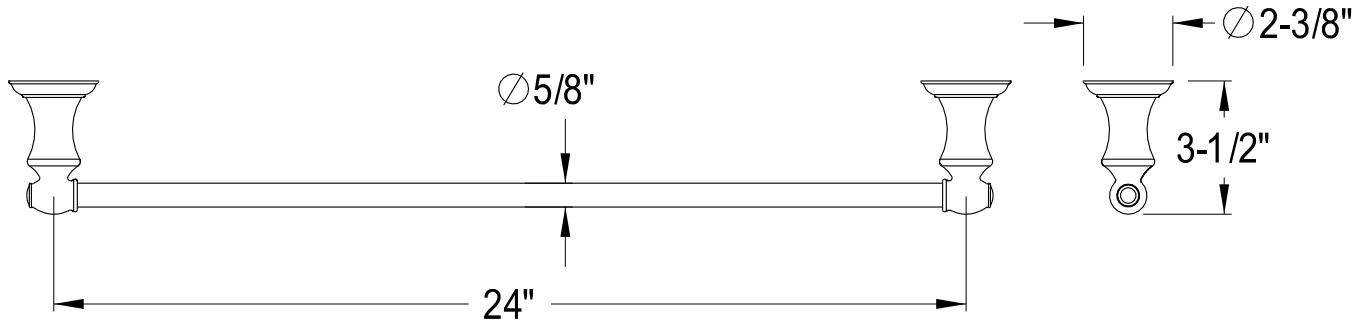

BAHK261 2478K, C, ORB, SN

24" & 18" Towel Bar, Towel Ring, Robe Hook, Toilet Paper Holder

24" Towel Bar

18" Towel Bar

Robe Hook

Toilet Paper Holder

Towel Ring