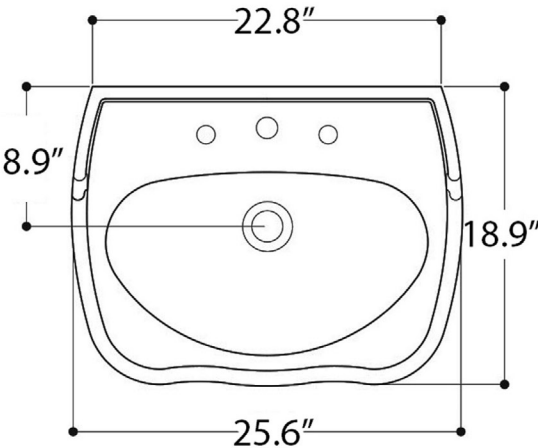

### SKU# | Options:

- Contea 64.01 | Single Faucet Hole
- Contea 64.03 | Three Faucet Holes

\* WS Bath Collections reserves the right to revise dimensions or information on this sheet without notice

<b>Collection  </b> Contea	<b>Model  </b> Contea 64 - 0603101	<b>Dimensions Metric</b> <i>1 inch = 2.54 cm</i> <i>1 inch = 25.4 mm</i>	 1051 Lea Drive - Collegeville, PA 19426 Tel. 215 513 9400 - Fax 610 831 0215 <a href="http://www.ws bathcollections.com">www.ws bathcollections.com</a> - <a href="mailto:info@ws bathcollections.com">info@ws bathcollections.com</a>
-------------------------------	---------------------------------------	--	---

Contea 64 - 0603101

**Collection |**  
Contea

**Model |**  
Contea 64 - 0603101

Dimensions Metric  
*1 inch = 2.54 cm*  
*1 inch = 25.4 mm*

1051 Lea Drive - Collegeville, PA 19426  
Tel. 215 513 9400 - Fax 610 831 0215  
[www.ws bathcollections.com](http://www.ws bathcollections.com) - [info@ws bathcollections.com](mailto:info@ws bathcollections.com)

### Vessel/ countertop installation

Bolts

Silicone (optional)

Collection  
Contea

Model |  
Contea 64 - 0603101

Dimensions Metric  
*1 inch = 2.54 cm*  
*1 inch = 25.4 mm*

**WS**®  
**BATH**  
**COLLECTIONS**