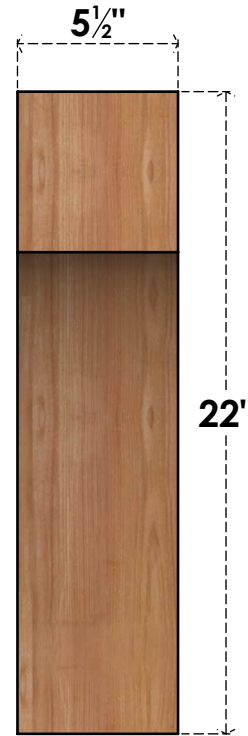

BRC06X14X22WTLOOSWR

5 1/2"W X 14"D X 22"H WESTLAKE SMOOTH BRACE, WESTERN RED CEDAR

SIDE

FRONT

EKENA MILLWORK
 2300 WEST MAIN ST.
 CLARKSVILLE, TX 75426
 TOLL FREE: 866-607-0453
 WWW.EKENAMILLWORK.COM

NOTES