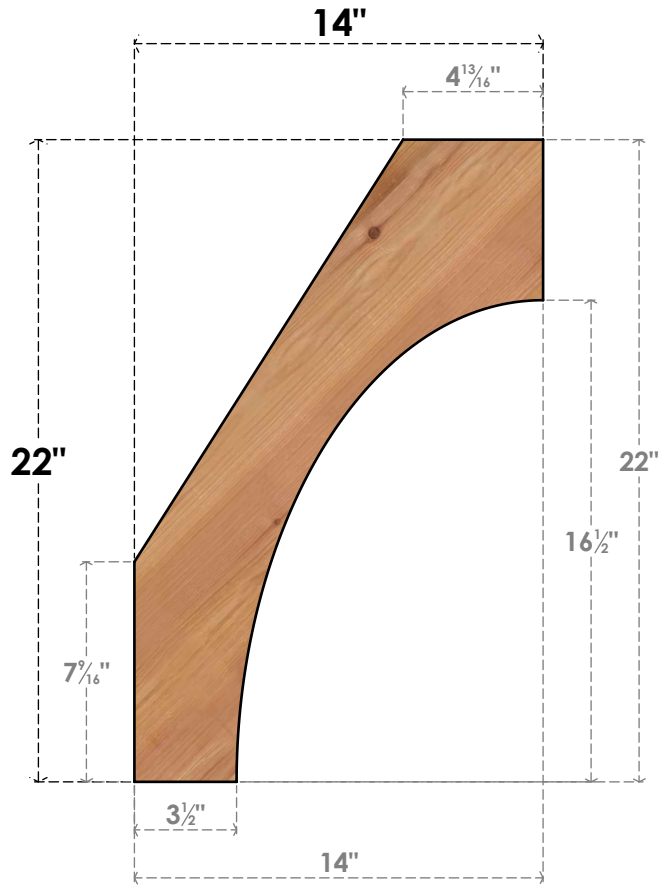

BRC06X14X22WTLOOSWR

5 1/2"W X 14"D X 22"H WESTLAKE SMOOTH BRACE, WESTERN RED CEDAR

SIDE

FRONT

EKENA MILLWORK
 2300 WEST MAIN ST.
 CLARKSVILLE, TX 75426
 TOLL FREE: 866-607-0453
 WWW.EKENAMILLWORK.COM

NOTES