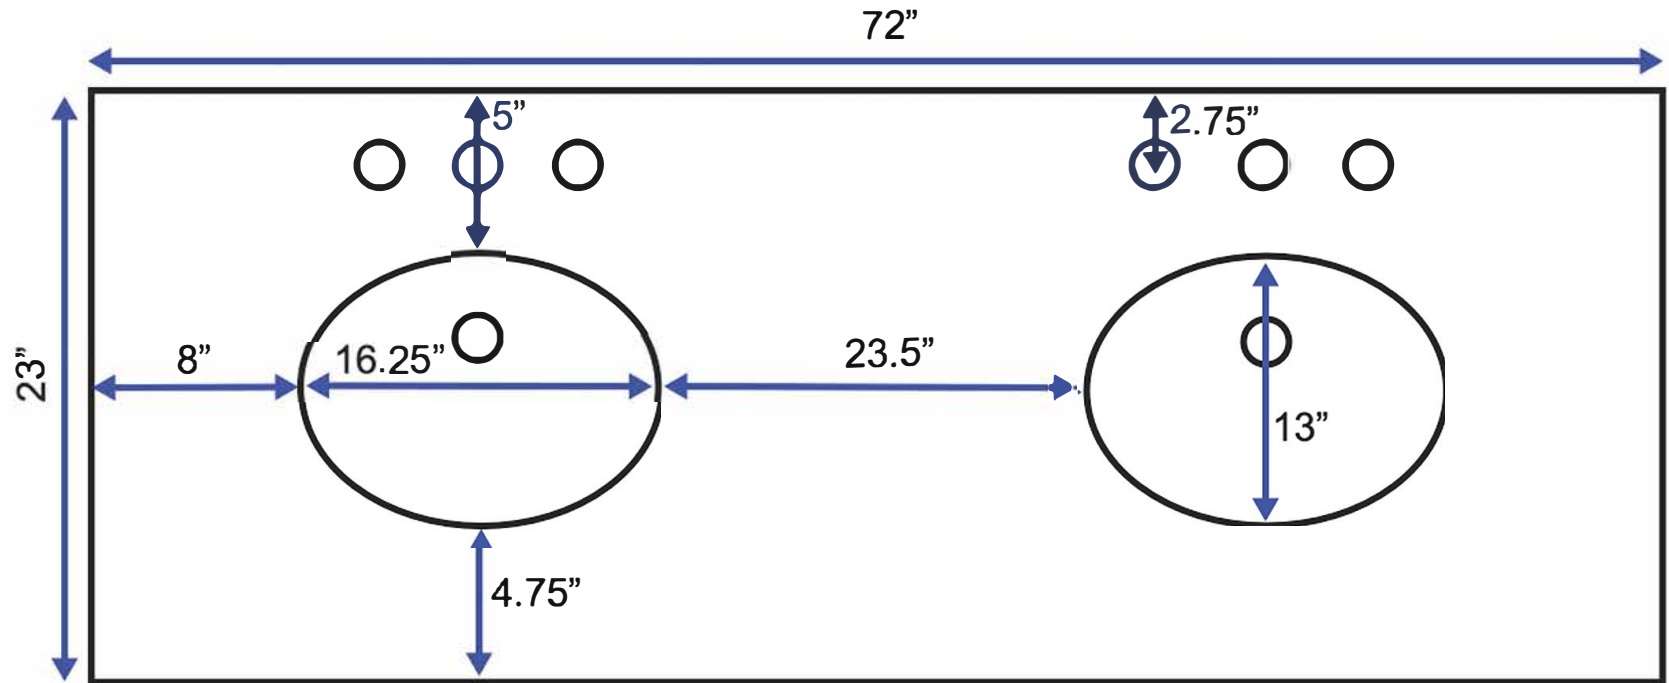

72-inch Double Vanity (Top View)

All measurements are approximate and rounded to the nearest quarter inch.
Please allow for a slight margin of error.