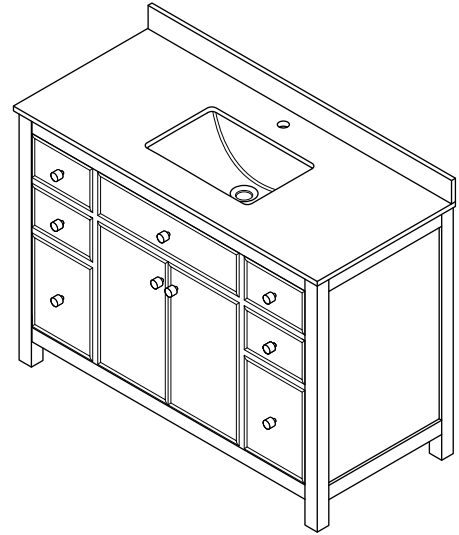

WYNDHAM COLLECTION

TOP VIEW OF VANITY CABINET

*Note: All measurements are $\pm 1/4$ ".

WC-9292-48-SGL

WYNDHAM COLLECTION

Side splash is reversible.
Note: All Measurements are $\pm 1/4"$.

WC-VCA-48-SGL-TOP