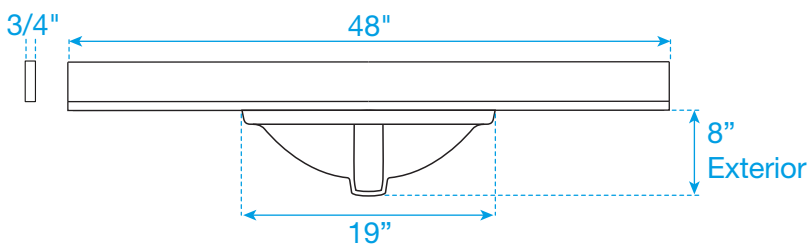

WYNDHAM COLLECTION

TOP VIEW OF VANITY CABINET

*Note: All measurements are $\pm 1/4$ ".

WC-9292-48-SGL

WYNDHAM COLLECTION

Side splash is reversible.
Note: All Measurements are $\pm 1/4"$.

WC-VCA-48-SGL-TOP