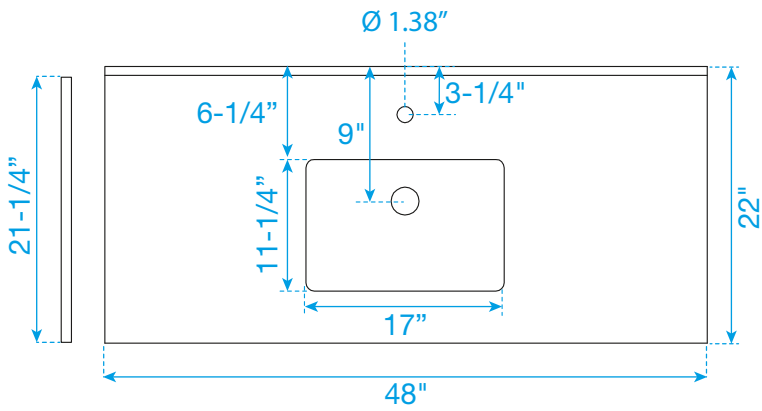

WYNDHAM COLLECTION

TOP VIEW OF VANITY CABINET

*Note: All measurements are $\pm 1/4$ ".

WC-9292-48-SGL

WYNDHAM COLLECTION

Side splash is reversible.
Note: All Measurements are $\pm 1/4"$.

WC-VCA-48-SGL-TOP