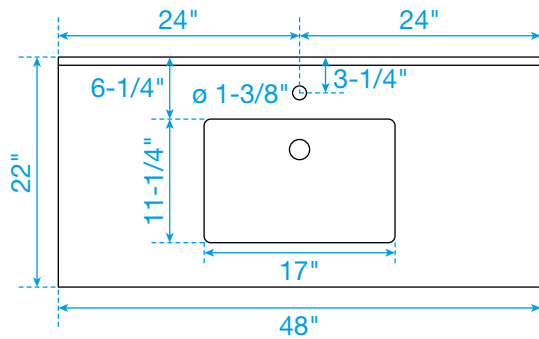

WYNDHAM COLLECTION

TOP VIEW OF VANITY CABINET

*Note: All measurements are $\pm 1/4$ ".

WC-9292-48-SGL

WYNDHAM COLLECTION

Side splash is reversible.
Note: All Measurements are $\pm 1/4"$.

WC-VCA-48-SGL-TOP