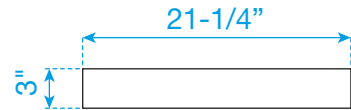

WYNDHAM COLLECTION

TOP VIEW OF VANITY CABINET

*Note: All measurements are $\pm 1/4$ ".

WC-9292-48-SGL

WYNDHAM COLLECTION

Side splash is reversible.
Note: All Measurements are $\pm 1/4"$.

WC-VCA-48-SGL-TOP