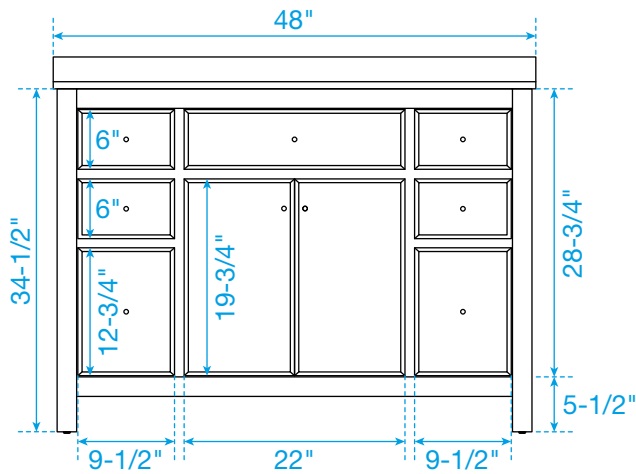

WYNDHAM COLLECTION

TOP VIEW OF VANITY CABINET

*Note: All measurements are $\pm 1/4$ ".

WC-9292-48-SGL

WYNDHAM COLLECTION

Side splash is reversible.
Note: All Measurements are $\pm 1/4"$.

WC-VCA-48-SGL-TOP