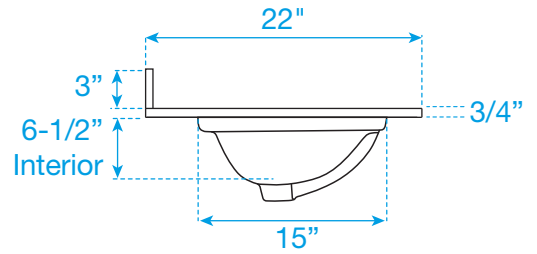

WYNDHAM COLLECTION

TOP VIEW OF VANITY CABINET

*Note: All measurements are $\pm 1/4$ ".

WC-9292-48-SGL

WYNDHAM COLLECTION

Side splash is reversible.
Note: All Measurements are $\pm 1/4"$.

WC-VCA-48-SGL-TOP