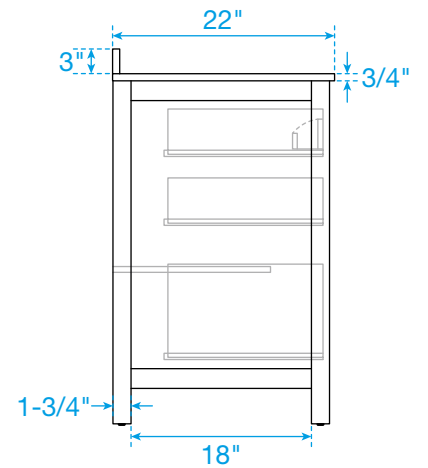

WYNDHAM COLLECTION

TOP VIEW OF VANITY CABINET

*Note: All measurements are $\pm 1/4$ ".

WC-9292-48-SGL

WYNDHAM COLLECTION

Side splash is reversible.
Note: All Measurements are $\pm 1/4"$.

WC-VCA-48-SGL-TOP