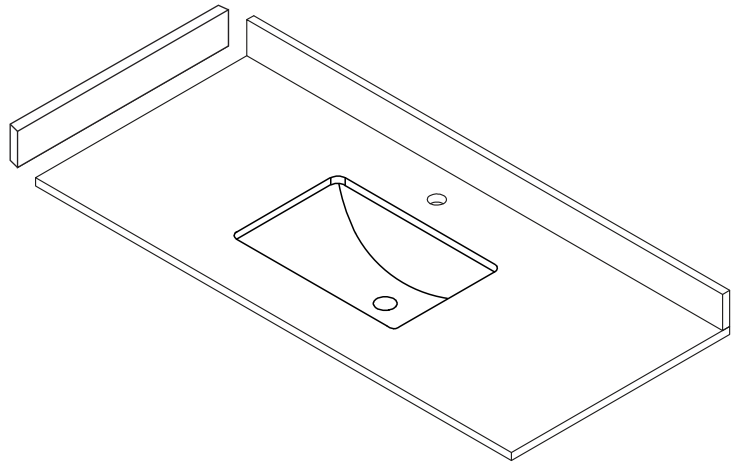

WYNDHAM COLLECTION

TOP VIEW OF VANITY CABINET

*Note: All measurements are $\pm 1/4$ ".

WC-9292-48-SGL

WYNDHAM COLLECTION

Side splash is reversible.
Note: All Measurements are $\pm 1/4"$.

WC-VCA-48-SGL-TOP