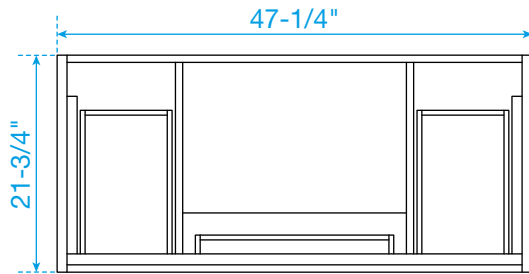

WYNDHAM COLLECTION

TOP VIEW OF VANITY CABINET

*Note: All measurements are $\pm 1/4$ ".

WC-9292-48-SGL

WYNDHAM COLLECTION

Side splash is reversible.
Note: All Measurements are $\pm 1/4"$.

WC-VCA-48-SGL-TOP