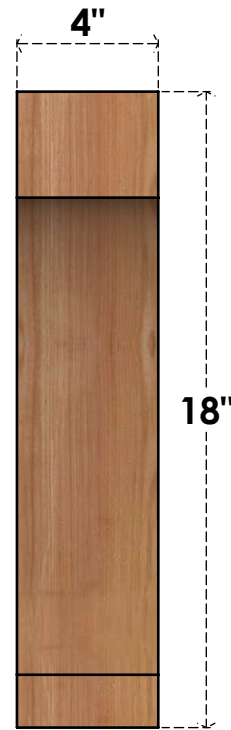

BRC04X10X18IMP00RWR

4"W X 10"D X 18"H IMPERIAL ROUGH SAWN BRACE, WESTERN RED CEDAR

SIDE

FRONT

EKENA MILLWORK
 2300 WEST MAIN ST.
 CLARKSVILLE, TX 75426
 TOLL FREE: 866-607-0453
 WWW.EKENAMILLWORK.COM

NOTES

1. INSTALLATION TO BE COMPLETED IN ACCORDANCE WITH MANUFACTURER'S SPECIFICATIONS.
2. DRAWING MAY NOT BE TO SCALE
3. THIS DRAWING IS INTENDED FOR DESIGN AND PLANNING PURPOSES ONLY.
4. ALL INFORMATION CONTAINED HEREIN WAS CURRENT AT THE TIME OF DEVELOPMENT BUT MUST BE REVIEWED AND APPROVED BY THE PRODUCT MANUFACTURER TO BE CONSIDERED ACCURATE.
5. PRODUCTS ARE NOT KILN DRIED. THIS ITEM IS UNIQUE AND WILL CONTAIN THE NATURAL VARIATIONS THAT THE WOOD SPECIES OFFERS. THIS MAY RESULT IN VARIATIONS UP TO 1/4"