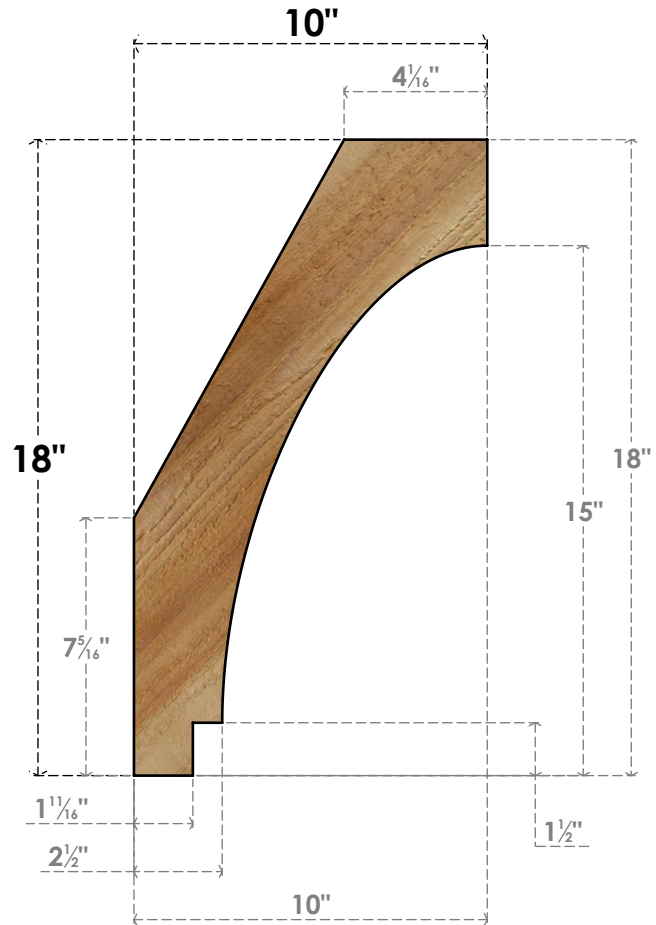

BRC04X10X18IMP00RWR

4"W X 10"D X 18"H IMPERIAL ROUGH SAWN BRACE, WESTERN RED CEDAR

SIDE

FRONT

EKENA MILLWORK
 2300 WEST MAIN ST.
 CLARKSVILLE, TX 75426
 TOLL FREE: 866-607-0453
 WWW.EKENAMILLWORK.COM

NOTES