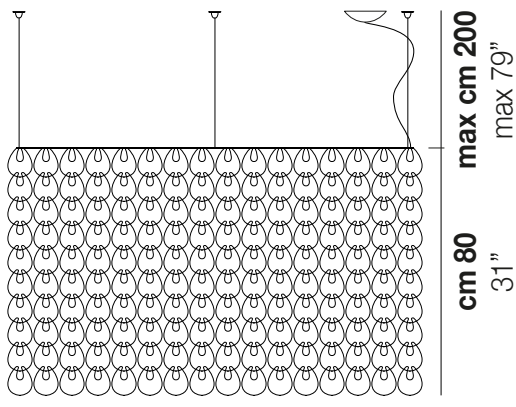

GIOGALI SP RE1

cm 120 x 40
47" x 16"

TECHNICAL DATA:

CERTIFICATIONS:

LIGHT SOURCES

10x60W 120V/60HZ E26

VOLUME Mc 0,57
GROSS WEIGHT Kg 55
NET WEIGHT Kg 30

download