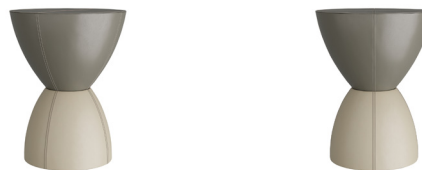

## YUNJAE ACCENT TABLE

FAI09  
H: 17 IN, Dia: 15.50 IN  
Stone & Dim Gray  
Contract Suitable As Is

A stacked table makes the most of shades both sculptural and textural. Wrapped in dim gray leather atop a stone leather base, it is finished with precise topstitching for visual interest. This modern form is even better when paired. Leather will vary.

### APPEARANCE

Material	Leather
Finish	Stone
Finish Will Vary	true
Top Coat/Sealant	false