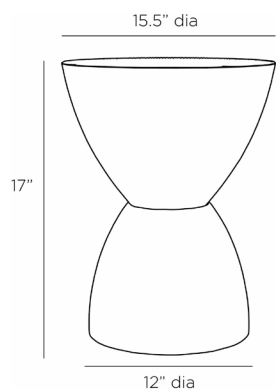

## YUNJAE ACCENT TABLE

FAI09  
H: 17 IN, Dia: 15.50 IN  
Stone & Dim Gray  
Contract Suitable As Is

A stacked table makes the most of shades both sculptural and textural. Wrapped in dim gray leather atop a stone leather base, it is finished with precise topstitching for visual interest. This modern form is even better when paired. Leather will vary.

### DIMENSIONS

Foot Print	Dia: 12.00 IN
Diagonal Dimension	22 IN