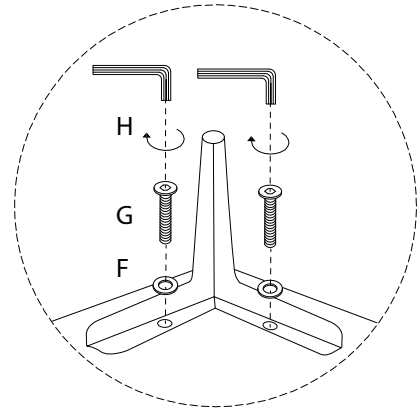

An icon showing an L-shaped metal bracket inside a circle, and a power drill with a diagonal line through it, indicating that a power drill should not be used for assembly.	A warning triangle icon with an exclamation mark inside.	A clock icon showing the time as approximately 1:50.
An icon showing a rectangular cushion on a textured surface inside a circle, and a screwdriver with a diagonal line through it, indicating that a screwdriver should not be used for assembly.	A warning triangle icon with an exclamation mark inside.	A simple line drawing of a person, representing the number of people required for assembly.
		15'
		1

A	B	C	D
			
x 1	x 2	x 2	x 1

C x 2

B x 2

A

D

E x 4

E	F	G	H
		 M6 x 24	
x 4	x 8	x 8	x 1

1