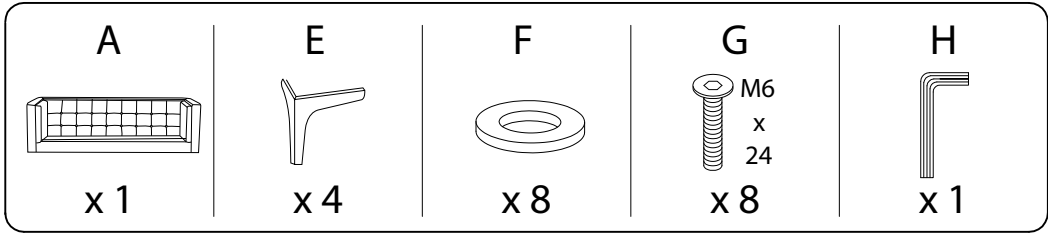

An icon showing an L-shaped metal bracket inside a circle, and a power drill with a diagonal line through it, indicating that a power drill should not be used for assembly.	A warning triangle icon with an exclamation mark inside.	A clock icon showing the time as approximately 1:50.
An icon showing a rectangular cushion on a textured surface inside a circle, and a screwdriver with a diagonal line through it, indicating that a screwdriver should not be used for assembly.	A warning triangle icon with an exclamation mark inside.	A simple line drawing of a person, representing the number of people required for assembly.
		15'
		1

A	B	C	D
			
x 1	x 2	x 2	x 1

C x 2

B x 2

A

D

E x 4

E	F	G	H
		 M6 x 24	
x 4	x 8	x 8	x 1

1