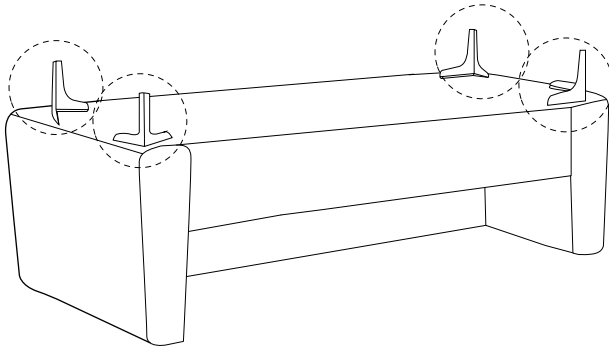

An icon showing an L-shaped metal bracket inside a circle, and a power drill with a diagonal line through it, indicating that a power drill should not be used for assembly.	A warning triangle icon with an exclamation mark inside.	A clock icon showing the time as approximately 1:50.
An icon showing a rectangular cushion on a textured surface inside a circle, and a screwdriver with a diagonal line through it, indicating that a screwdriver should not be used for assembly.	A warning triangle icon with an exclamation mark inside.	A simple line drawing of a person, representing the number of people required for assembly.
		15'
		1

A	B	C	D
			
x 1	x 2	x 2	x 1

C x 2

B x 2

A

D

E x 4

E	F	G	H
		 M6 x 24	
x 4	x 8	x 8	x 1

1