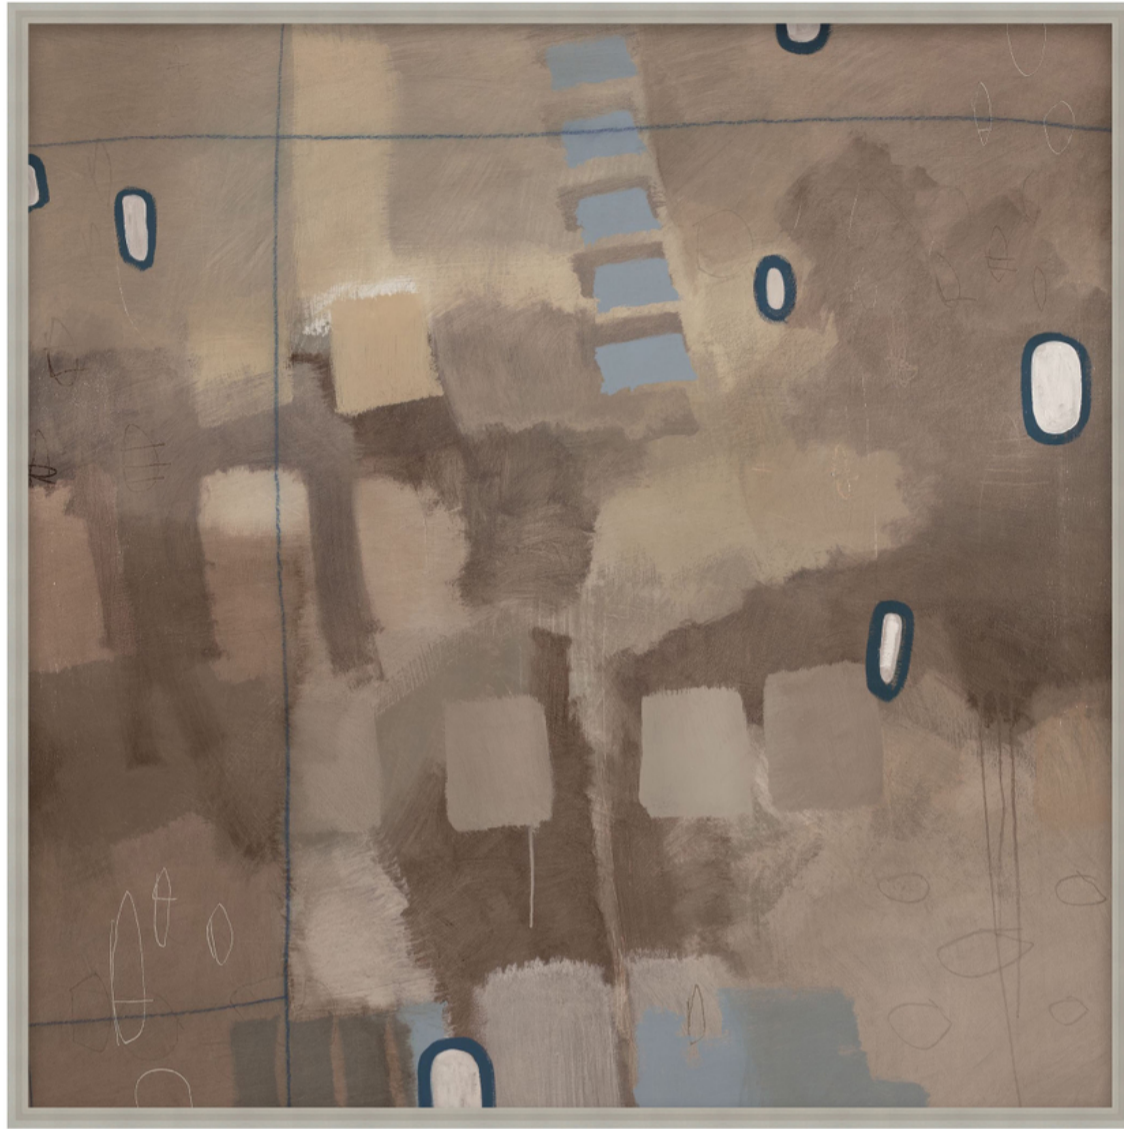

# THEODORE ALEXANDER

## Earthen Serenade 2

D2805S56095-4707

Earthen Serenade 2 showcases the nuances of Abstract Illusionism, a style that joins abstract elements with painterly techniques to create three-dimensional depth on a flat surface. Here, perspective is offered in unexpected ways that challenge the viewer's perceptions. Depth and dimension are cleverly rendered through skillful shading and gradient techniques. The eye is intrigued by objects that appear to hover above the canvas as their shadows create spatial uncertainty. The brown palette in beige, cocoa, and mocha is set against contrasting touches of sky blue, navy, and white. A closer look reveals hand-drawn marks that further enhance the illusionistic experience. A mesmerizing composition on canvas, Earthen Serenade 2 is an alluring addition to ART by TA. Pairs beautifully with Earthen Serenade 1 and 3.

► Canvas, Hand Embellished Semi Gloss, F1343 - White Oak Floater Frame - Width: 0.33

W 38 x D 2 x H 38 inches

**Material(s):**

**Collection:** Art by TA

**Style:** Modern / Formal Modern

**Type:** Décor / Wall Art